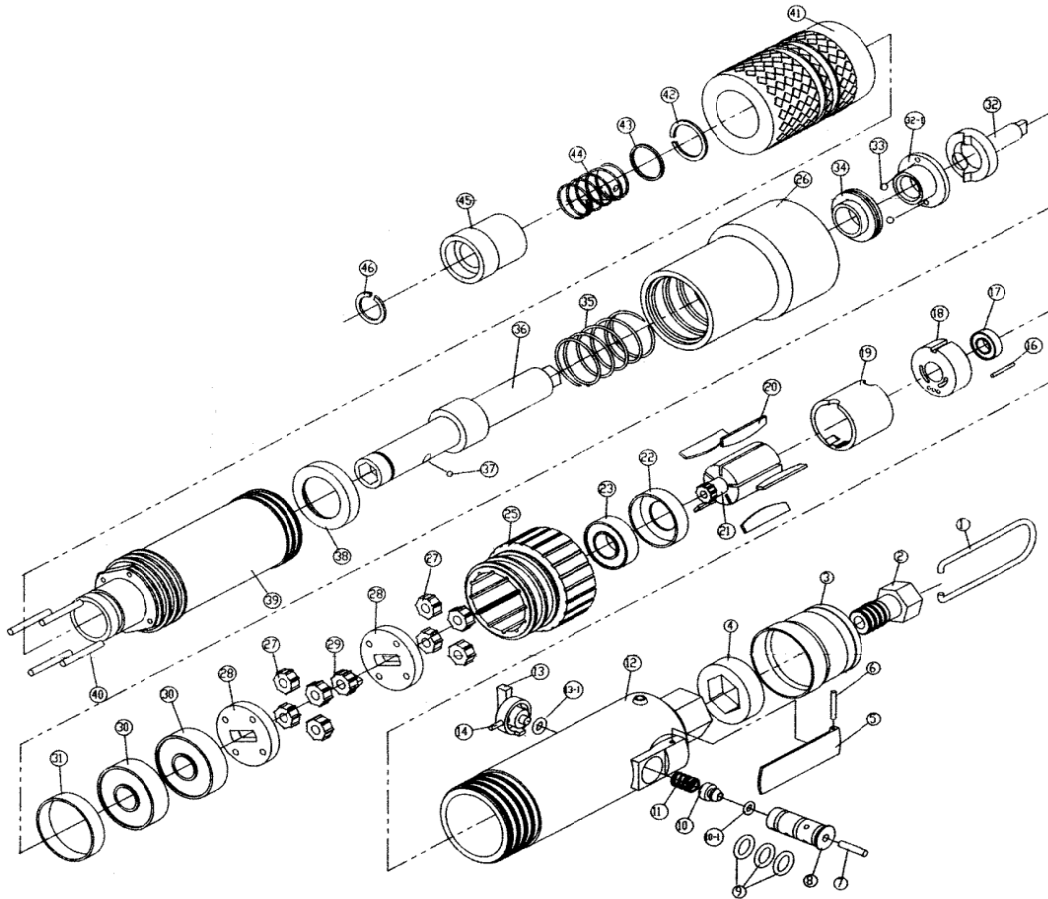

IMPACT SCRWR DRIVER - RT 503

SPARE PARTS LIST

SI.NO	PART NO	DESCRIPTION	SI.NO	PART NO	DESCRIPTION
1	SRT 503-01	HANGER	25	SRT 503-25	INTERNAL GEAR
2	SRT 503-02	INLET BUSH	26	SRT 503-26	GEAR CASE
3	SRT 503-03	BLOW COVER	27	SRT 503-27	FREE GEAR
4	SRT 503-04	EXHAUST DEFLECTOR	28	SRT 503-28	GEAR FRAME
5	SRT 503-05	LEVER	29	SRT 503-29	FREE GEAR
6	SRT 503-06	PIN	30	SRT 503-30	BEARING
7	SRT 503-07	PIN	31	SRT 503-31	BEARING SPACER
8	SRT 503-08	VALVE BIDY	32	SRT 503-32	CLUTCH
9	SRT 503-09	INLET WASHER	33	SRT 503-32-1	SPINDLE (FRONT)
10	SRT 503-10	VALVE	34	SRT 503-33	CAM CLUTCH BALL
11	SRT 503-10-1	O RING	35	SRT 503-34	BALL SEAT
12	SRT 503-11	SPIILING	36	SRT 503-35	SPIILING
13	SRT 503-12	FRAME	37	SRT 503-36	SPIILING (FRONT)
14	SRT 503-13	REVERSE VALVE	38	SRT 503-37	CAM CLUTCH BALL
15	SRT 503-13-1	O RING	39	SRT 503-38	SPRING RECEIVER
16	SRT 503-14	PIN	40	SRT 503-39	CLUTCH COVER
17	SRT 503-16	PIN	41	SRT 503-40	PIN
18	SRT 503-17	BEARING	42	SRT 503-41	ADJUST DIAL
19	SRT 503-18	END PLATE (BACK)	43	SRT 503-42	C-PIN
20	SRT 503-19	CYLINDER	44	SRT 503-43	WASHER
21	SRT 503-20	ROTOR PROPELLER	45	SRT 503-44	SPIILING
22	SRT 503-21	ROTOR	46	SRT 503-45	PIT STOPPER WASHER
23	SRT 503-22	END PLATE (FRONT)	47	SRT 503-46	C-PIN
24	SRT 503-23	BEARING			