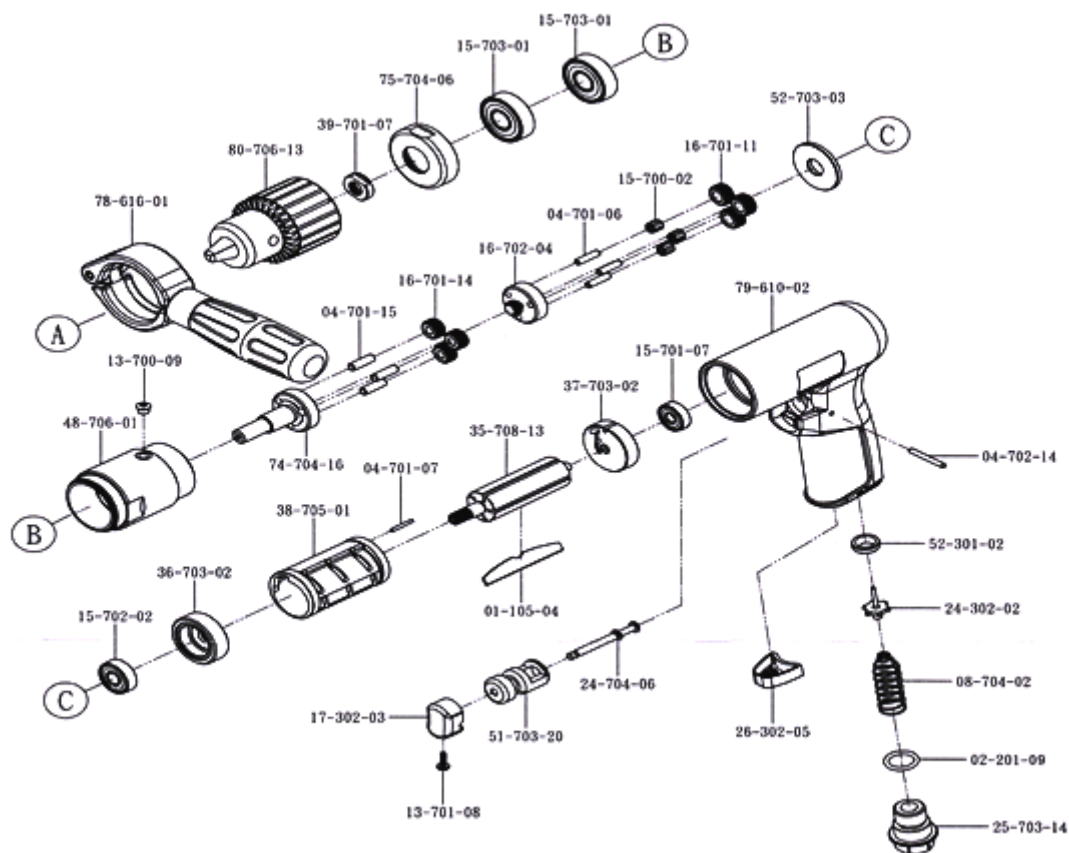

RT 9506 – 1/2 " AIR DRILL

SI.NO	PART NO	DESCRIPTION	QTY	SI.NO	PART NO	DESCRIPTION	QTY
1	01-105-04	ROTOR BLADE	5	19	24-704-06	VALVE ROD	1
2	02-201-09	O - RING	1	20	25-703-14	AIR INLET	1
3	04-701-06	PIN	3	21	26-302-05	MUFFLER	1
4	04-701-07	PIN	1	22	35-708-13	ROTOR	1
5	04-701-15	PIN	3	23	36-703-02	FRONT PLATE	1
6	04-702-14	PIN	1	24	37-703-02	REAR PLATE	1
7	08-704-02	SPRING	1	25	38-705-01	CYLINDER	1
8	13-700-09	SCREW	1	26	39-701-07	BOLT	1
9	13-701-08	SCREW	1	27	48-706-01	GEAR RING	1
10	15-700-02	BALL BEARING	3	28	51-703-20	BUSHING	1
11	15-701-07	BALL BEARING	1	29	52-301-02	WASHER	1
12	15-702-02	BALL BEARING	1	30	52-703-03	WASHER	1
13	15-703-01	BALL BEARING	2	31	74-704-16	DRIVING ROD	1
14	16-701-11	GEAR	3	32	75-704-06	FRONT CAP	1
15	16-701-14	GEAR	3	33	78-616-01	HANDLE	1
16	16-702-04	GEAR	1	34	79-610-02	HANDLE	1
17	17-302-03	SWITCH LEVER	1	35	80-706-13	CHUCK	1
18	24-302-02	VALVE ROD	1				

RAMSIVE TOOLS PVT.LTD.

S.F.No:412, Tex park Road, Nehru Nagar, SITRA, Coimbatore-641014.

Phone: 91-422-2905003 - Mobile: 9047023253.