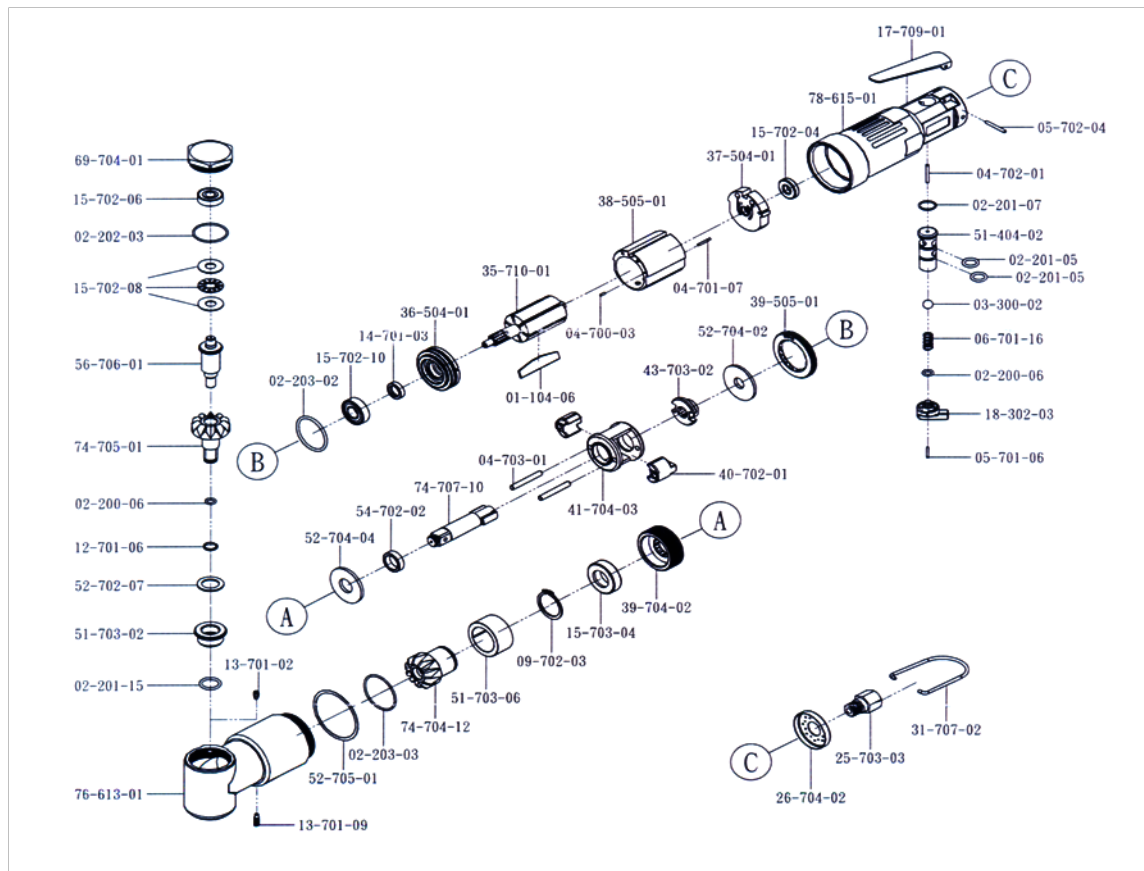

## SRT 100LH – 1/2” IMPACT WRENCH

PART NO	DESCRIPTION	QTY	PART NO	DESCRIPTION	QTY	PART NO	DESCRIPTION	QTY
RT 01-104-06	ROTOR BLADE	6	RT 13-701-09	SCREW	1	RT 41-704-03	HAMMER CASE	1
RT 02-200-06	O RING	2	RT 14-701-03	OIL SEAL	1	RT 43-703-02	HAMMER CAM	1
RT 02-201-05	O RING	2	RT 15-702-04	BALL BEARING	1	RT 51-404-02	BUSHING	1
RT 02-201-07	O RING	1	RT 15-702-06	BALL BEARING	1	RT 51-704-02	BUSHING	1
RT 02-201-15	O RING	1	RT 15-702-08	BALL BEARING	1	RT 51-703-06	BUSHING	1
RT 02-202-03	O RING	1	RT 15-702-10	BALL BEARING	1	RT 52-702-07	WASHER	1
RT 02-203-02	O RING	1	RT 15-703-04	BALL BEARING	1	RT 52-704-02	WASHER	1
RT 02-203-03	O RING	1	RT 17-709-01	SWITCH LEVER	1	RT 52-704-04	WASHER	1
RT 03-300-02	PLASTIC BALL	1	RT 18-302-03	REVERSE VALVE	1	RT 52-705-01	WASHER	1
RT 04-700-03	PIN	1	RT 25-703-03	AIR INLET	1	RT 54-702-02	RING	1
RT 04-701-07	PIN	1	RT 26-704-02	MUFFLER	1	RT 56-706-01	PIN	1
RT 04-702-01	PIN	1	RT 31-707-02	HOOK	1	RT 59-704-01	BEARING CAP	1
RT 04-703-01	PIN	1	RT 35-710-01	ROTOR	1	RT 74-704-12	DRIVING ROD	1
RT 05-701-06	PIN	1	RT 36-504-01	FRONT PLATE	1	RT 74-705-01	ANVIL	1
RT 05-702-04	PIN	1	RT 37-504-01	REAR PLATE	1	RT 74-707-10	ANVIL	1
RT 06-701-16	SPRING	1	RT 35-505-01	CYLINDER	1	RT 76-613-01	L HEAD	1
RT 09-702-03	STOPPING WHEEL	1	RT 39-505-01	BOLT	1	RT 78-615-01	HANDLE	1
RT 12-701-06	RETAINING RING	1	RT 39-704-02	BOLT	1			
RT 13-701-02	SCREW	1	RT 40-702-01	HAMMER	2			

**RAMSIVE TOOLS PVT.LTD.**

S.F.No:412, Tex park Road, Nehru Nagar, SITRA, Coimbatore-641014.

Phone: 91-422-2905003 - Mobile: 9047023253.