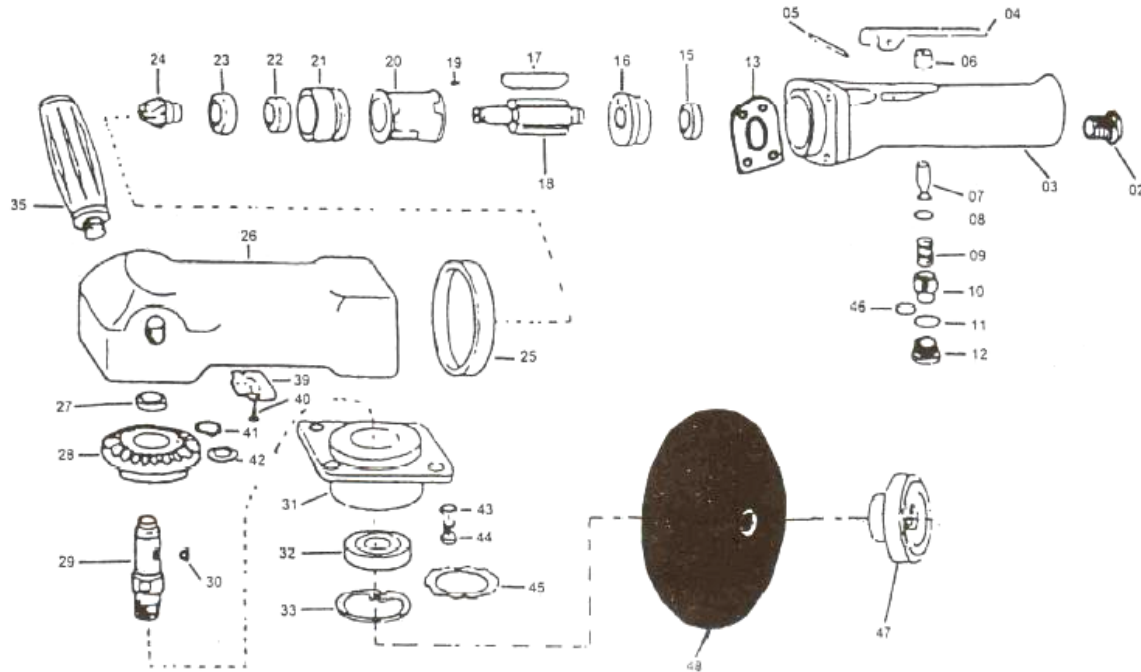

RT 1206P – 6” ANGLE POLISHER

SL.NO	PART NO	DESCRIPTION	QTY	SL.N O	PART NO	DESCRIPTION	QTY
1	SRT1206P 01	PLUG	1	25	SRT1206P 25	HOUSING BAND	1
2	SRT1206P 02	AIR INLET	1	26	SRT1206P 26	MOTOR HOUSING	1
3	SRT1206P 03	VALVE BODY	1	27	SRT1206P 27	BEARING	1
4	SRT1206P 04	LEVER	1	28	SRT1206P 28	BEVEL GEAR	1
5	SRT1206P 05	LEVER PIN	1	29	SRT1206P 29	SPINDLE	1
6	SRT1206P 06	VALVE BUSHING	1	30	SRT1206P 30	WOODRUF KEY	1
7	SRT1206P 07	VALVE STEM	1	31	SRT1206P 31	HOUSING CAP	1
8	SRT1206P 08	O RING	1	32	SRT1206P 32	BEARING	1
9	SRT1206P 09	VAVLVE SPRING	1	33	SRT1206P 33	RETAINING RING	1
10	SRT1206P 10	AIR CONTROLLER	1	34	SRT1206P 34	HANDLE	1
11	SRT1206P 11	O RING	1	35	SRT1206P 35	WASHER SPRING	1
12	SRT1206P 12	VALVE SCREW	1	36	SRT1206P 36	CAP SCREW	4
13	SRT1206P 13	GASKET	1	37	SRT1206P 37	BEARING PLATE	1
14	SRT1206P 14	REATAINING RING	1	38	SRT1206P 38	EXHAUST DEFLECTOR	1
15	SRT1206P 15	BEARING	1	39	SRT1206P 39	EXHAUST DEFLECTOR SCREW	1
16	SRT1206P 16	REA END PLATE	1	40	SRT1206P 40	REATAINING RING	2
17	SRT1206P 17	ROTOR BLADE	4	41	SRT1206P 41	WAVE WASHER	1
18	SRT1206P 18	ROTOR	1	42	SRT1206P 42	SPRING WASHER	1
19	SRT1206P 19	CYLINDER PIN	1	43	SRT1206P 43	SCREW	4
20	SRT1206P 20	CYLINDER	1	44	SRT1206P 44	WAVE WASHER	4
21	SRT1206P 21	FRONT END PLATE	1	45	SRT1206P 45	O RING	1
22	SRT1206P 22	BEARING	1	46	SRT1206P 46	LOCK NUT	1
23	SRT1206P 23	BEARING	1	47	SRT1206P 47	7"SANDING PAD	1
24	SRT1206P 24	PINION	1				