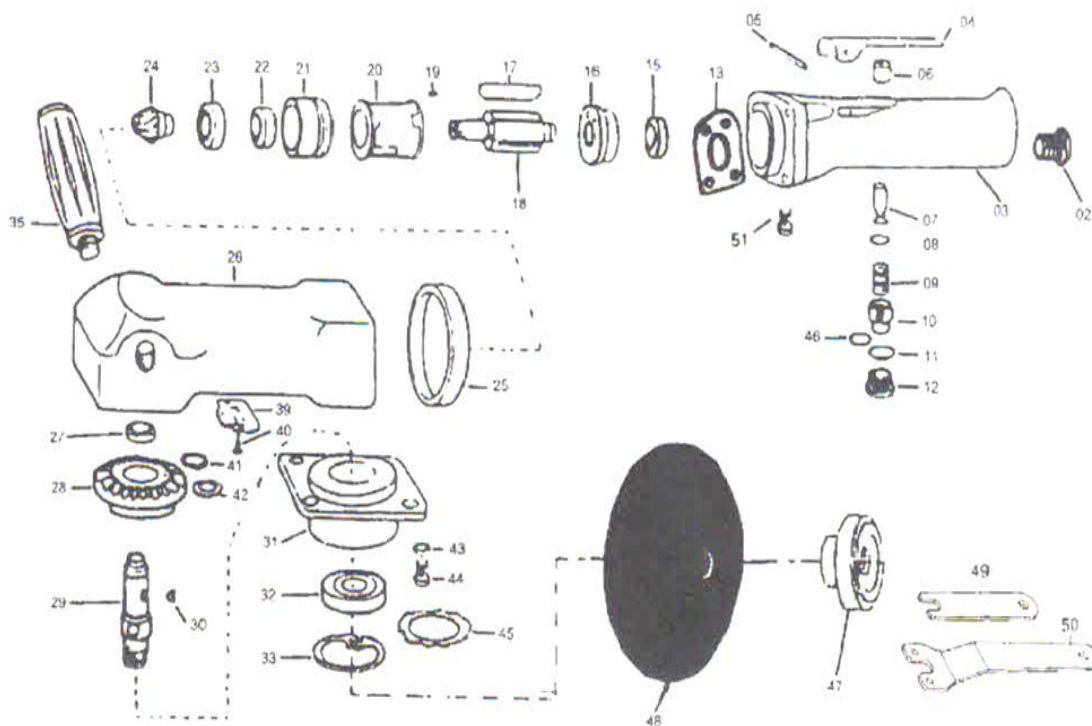

## RT 1206S – ANGLE SANDER / POLISHER

SI.NO	PART NO	DESCRIPTION	QTY	SI.NO	PART NO	DESCRIPTION	QTY
1	SRT 1206S-02	AIR INLET	1	24	SRT 1206S-25	HOUSING BAND	1
2	SRT 1206S-03	VALVE BODY	1	25	SRT 1206S-26	MOTOR HOUSING	1
3	SRT 1206S-04	LEVER	1	26	SRT 1206S-27	BEARING	1
4	SRT 1206S-05	LEVER PIN	1	27	SRT 1206S-28	BEVEL GEAR	1
5	SRT 1206S-06	VALVE BUSHING	1	28	SRT 1206S-29	SPINDLE	1
6	SRT 1206S-07	VALVE STEM	1	29	SRT 1206S-30	WOODRUF KEY	1
7	SRT 1206S-08	O RING	1	30	SRT 1206S-31	HOUSING CAP	1
8	SRT 1206S-09	VAVLVE SPRING	1	31	SRT 1206S-32	BEARING	1
9	SRT 1206S-10	AIR CONTROLLER	1	32	SRT 1206S-33	RETAINING RING	1
10	SRT 1206S-11	O RING	1	33	SRT 1206S-35	HANDLE	1
11	SRT 1206S-12	VALVE SCREW	1	34	SRT 1206S-39	EXHAUST DEFLECTOR	1
12	SRT 1206S-13	GASKET	1	35	SRT 1206S-40	EXHAUST DEFLECTOR SCREW	1
13	SRT 1206S-14	RETAINING RING	1	36	SRT 1206S-41	RETAINING RING	2
14	SRT 1206S-15	BEARING	1	37	SRT 1206S-42	WAVE WASHER	1
15	SRT 1206S-16	REA END PLATE	1	38	SRT 1206S-43	SPRING WASHER	1
16	SRT 1206S-17	ROTOR BLADE	4	39	SRT 1206S-44	SCREW	4
17	SRT 1206S-18	ROTOR	1	40	SRT 1206S-45	WAVE WASHER	4
18	SRT 1206S-19	CYLINDER PIN	1	41	SRT 1206S-46	O RING	1
19	SRT 1206S-20	CYLINDER	1	42	SRT 1206S-47	LOCK NUT	1
20	SRT 1206S-21	FRONT END PLATE	1	43	SRT 1206S-48	7" SANDING PAD	1
21	SRT 1206S-22	BEARING	1	44	SRT 1206S-49	STOP WRENCH	1
22	SRT 1206S-23	BEARING	1	45	SRT 1206S-50	DISC WRENCH	1
23	SRT 1206S-24	PINION	1				