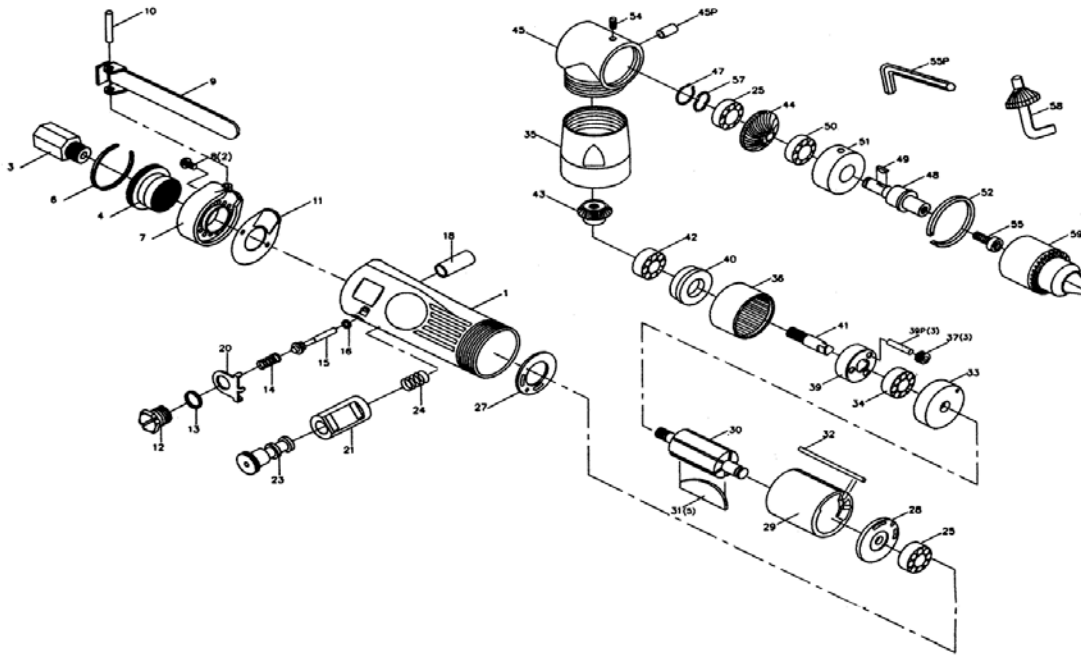

RT 1236 - 3/8" ANGLE REVERSIBLE DRILL

SI.NO	PART NO	DESCRIPTION	QTY	SI.NO	PART NO	DESCRIPTION	QTY
1	SRT 1236-01	MOTOR HOUSING	1	27	SRT 1236-33	FRONT END PLATE	1
2	SRT 1236-03	INLET BUSHING	1	28	SRT 1236-34	BALL BEARING	1
3	SRT 1236-04	DEFLECTOR	1	29	SRT 1236-35	LOCK RING	1
4	SRT 1236-06	STOP RING	1	30	SRT 1236-36	INTERNAL GEAR	1
5	SRT 1236-07	HOUSING CAP	1	31	SRT 1236-37	PLANET GEAR	3
6	SRT 1236-08	SCREW	2	32	SRT 1236-39	CAGE	1
7	SRT 1236-09	THROTTLE LEVER	1	33	SRT 1236-39P	PIN	3
8	SRT 1236-10	PIN	1	34	SRT 1236-40	SPACER	1
9	SRT 1236-11	HOUSING GASKET	1	35	SRT 1236-41	GEAR SPINDLE	1
10	SRT 1236-12	VALVE SCREW	1	36	SRT 1236-42	BALL BEARING	1
11	SRT 1236-13	O - RING	1	37	SRT 1236-43	PINION	1
12	SRT 1236-14	VALVE SPRING	1	38	SRT 1236-44	GEAR	1
13	SRT 1236-15	THROTTLE VALVE	1	39	SRT 1236-45	ANGLE HOUSING	1
14	SRT 1236-16	O - RING	1	40	SRT 1236-45P	BALL CAP	1
15	SRT 1236-18	VALVE BUSHING	1	41	SRT 1236-47	RETAINER RING	1
16	SRT 1236-20	RETAINER	1	42	SRT 1236-48	SPINDLE	1
17	SRT 1236-21	BUSHING	1	43	SRT 1236-49	KEY	1
18	SRT 1236-23	REVERSE VALVE	1	44	SRT 1236-50	BALL BEARING	1
19	SRT 1236-24	REVERSE SPRING	1	45	SRT 1236-51	BEARING CASE	1
20	SRT 1236-25	BALL BEARING	2	46	SRT 1236-52	RETAINER RING	1
21	SRT 1236-27	MOTOR GASKET	1	47	SRT 1236-54	SET SCREW	1
22	SRT 1236-28	REAR END PLATE	1	48	SRT 1236-55	SCREW	1
23	SRT 1236-29	CYLINDER	1	49	SRT 1236-57	WAVE WASHER	1
24	SRT 1236-30	ROTOR	1	50	SRT 1236-58	CHUCK KEY	1
25	SRT 1236-31	ROTOR BLADE	1	51	SRT 1236-59	3/8" DRILL CHUCK	1
26	SRT 1236-32	MOTOR PIN	1				

RAMSIVE TOOLS PVT.LTD.

S.F.No:412, Tex park Road, Nehru Nagar, SITRA, Coimbatore-641014.

Phone: 91-422-2905003 - Mobile: 9047023253.