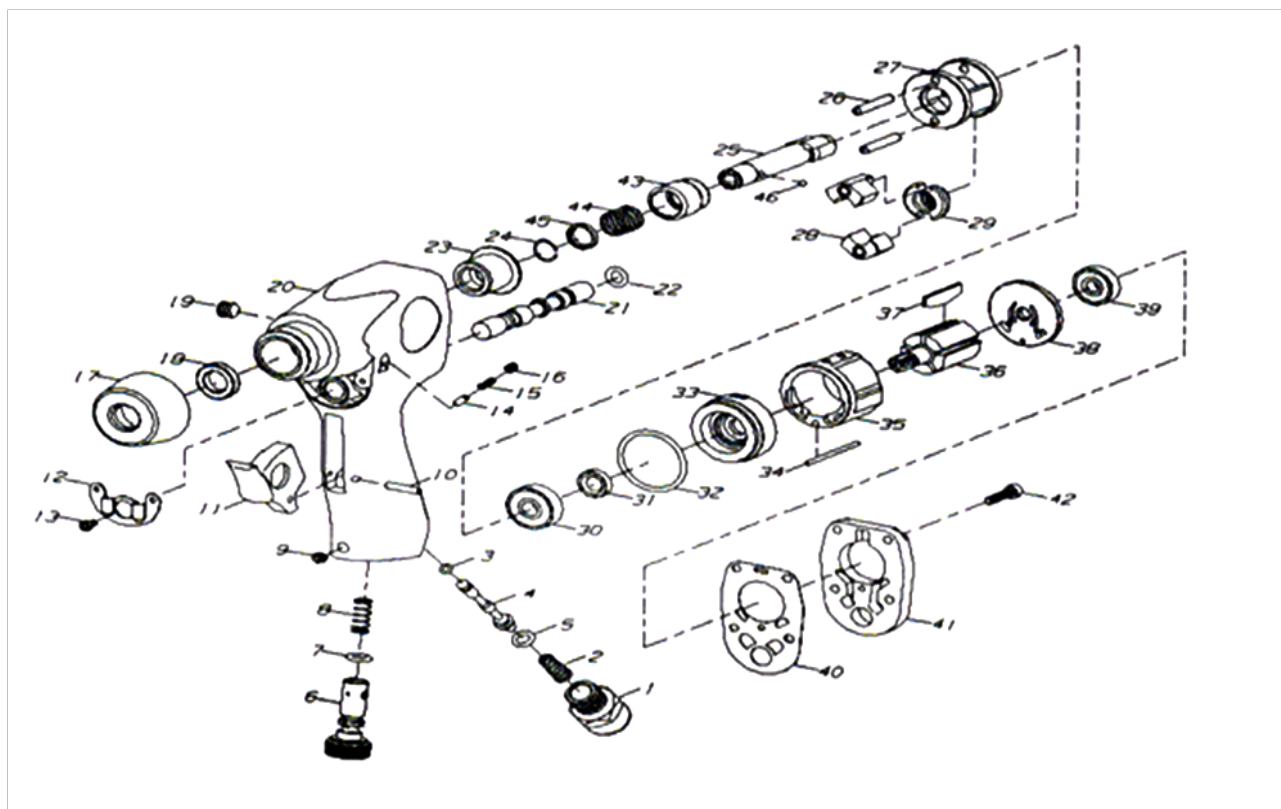

RT 1265 - IMPACT WRENCH

SI.NO	PART NO	DESCRIPTION	QTY	SI.NO	PART NO	DESCRIPTION	QTY
1	SRT 1265-01	INLET	1	22	SRT 1265-22	O - RING	1
2	SRT 1265-02	SPRING	1	23	SRT 1265-23	BUSHING	1
3	SRT 1265-03	O - RING	1	24	SRT 1265-24	RETAINER	1
4	SRT 1265-04	VALVE	1	25	SRT 1265-25	ANVIL	1
5	SRT 1265-05	O - RING	1	26	SRT 1265-26	HAMMER PIN	2
6	SRT 1265-06	REGULATOR	1	27	SRT 1265-27	HAMMER FRAME	1
7	SRT 1265-07	O - RING	1	28	SRT 1265-28	HAMMER	2
8	SRT 1265-08	SPRING	1	29	SRT 1265-29	HAMMER CAM	1
9	SRT 1265-09	SCREW	1	30	SRT 1265-30	BALL BEARING	1
10	SRT 1265-10	PIN	1	31	SRT 1265-31	OIL SEAL	1
11	SRT 1265-11	TRIGGER	1	32	SRT 1265-32	O - RING	1
12	SRT 1265-12	DEFLECTOR	1	33	SRT 1265-33	FRONT PLATE	1
13	SRT 1265-13	SCREW	2	34	SRT 1265-34	MOTOR PIN	1
14	SRT 1265-14	REVERSE VALVE PIN	1	35	SRT 1265-35	CYLINDER	1
15	SRT 1265-15	SPRING	1	36	SRT 1265-36	ROTOR	1
16	SRT 1265-16	SCREW	2	37	SRT 1265-37	BLADE	5
17	SRT 1265-17	SHIELD	1	38	SRT 1265-38	REAR PLATE	1
18	SRT 1265-18	HOUSE SEAL	1	39	SRT 1265-39	BALL BEARING	1
19	SRT 1265-19	SCREW	1	40	SRT 1265-40	PARKING	1
20	SRT 1265-20	MOTOR HOUSING	1	41	SRT 1265-41	MOTOR COVER	1
21	SRT 1265-21	REVERSE VALVE	1	42	SRT 1265-42	SCREW	4