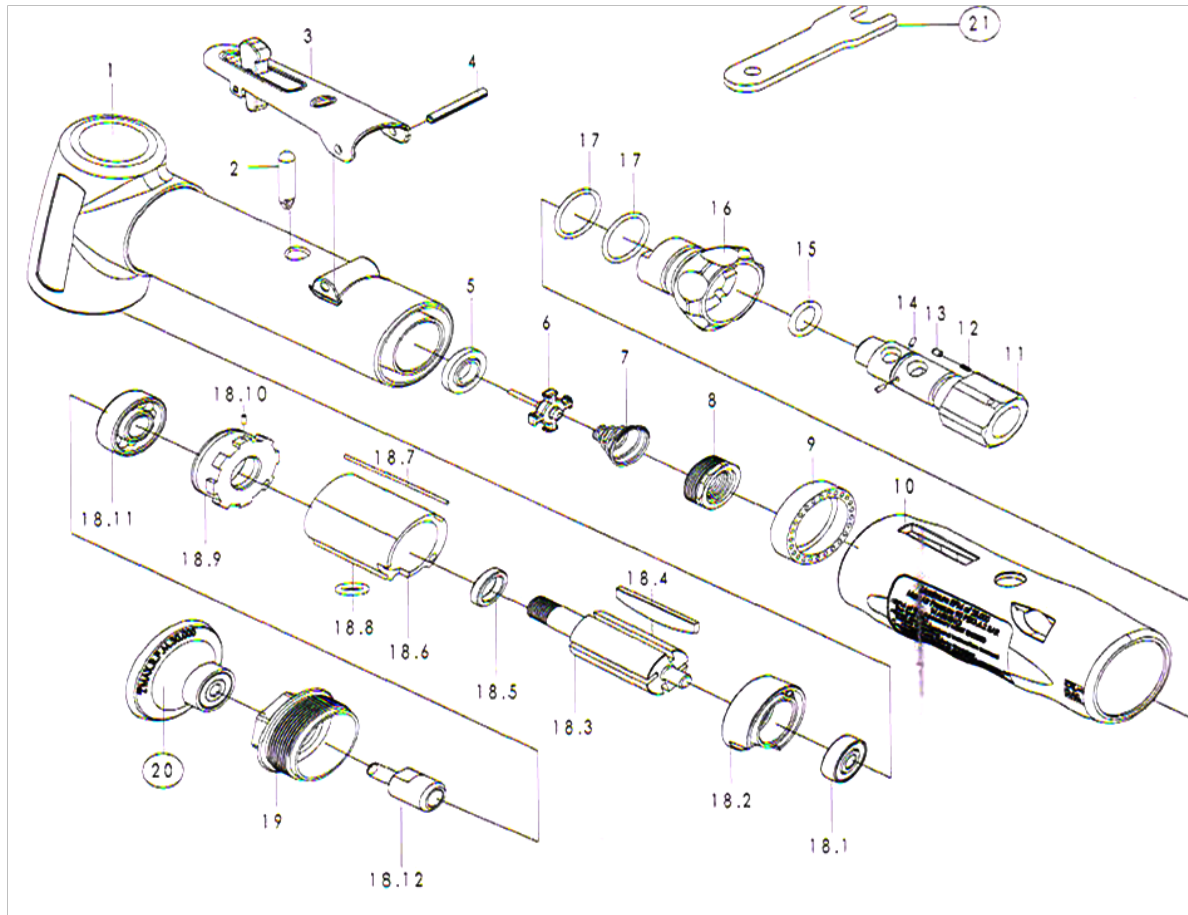

## RT 1282 - ANGLE SANDER

SI.NO	PART NO	DESCRIPTION	QTY	SI.NO	PART NO	DESCRIPTION	QTY
1	SRT 1282 - 01	HOUSING	1	18	SRT 1282 - 18	CYLINDER ASSEMBLY	1
2	SRT 1282 - 02	VALVE STEM	1	19	SRT 1282 - 18.1	BEARING	1
3	SRT 1282 - 03	TRIGGER ASSEMBLY	1	20	SRT 1282 - 18.2	END PLATE	1
4	SRT 1282 - 04	PIN	1	21	SRT 1282 - 18.3	ROTOR	1
5	SRT 1282 - 05	VALVE STEM	1	22	SRT 1282 - 18.4	ROTOR BLADE	4
6	SRT 1282 - 06	THROTTLE VALVE	1	23	SRT 1282 - 18.5	ROTOR SPACER	1
7	SRT 1282 - 07	SPRING	1	24	SRT 1282 - 18.6	CYLINDER	1
8	SRT 1282 - 08	RETIANER	1	25	SRT 1282 - 18.7	SET PIN	1
9	SRT 1282 - 09	MUFFLE COVER	1	26	SRT 1282 - 18.8	O - RING	1
10	SRT 1282 - 10	GRIP	1	27	SRT 1282 - 18.9	FRONT PLATE	1
11	SRT 1282 - 11	AIR INLET BUSHING	1	28	SRT 1282 - 18.10	PIN	1
12	SRT 1282 - 12	SPRING	1	29	SRT 1282 - 18.11	BEARING	1
13	SRT 1282 - 13	TIP SLEEVE	1	30	SRT 1282 - 18.12	CONNECTING ROD	1
14	SRT 1282 - 14	PIN	2	31	SRT 1282 - 19	RETAINER	1
15	SRT 1282 - 15	O - RING	1	32	SRT 1282 - 20	DISC HOLDER	1
16	SRT 1282 - 16	AIR REGULATOR	1	33	SRT 1282 - 21	WRENCH	1
17	SRT 1282 - 17	O - RING	2				

**RAMSIVE TOOLS PVT.LTD.**

S.F.No:412, Tex park Road, Nehru Nagar, SITRA, Coimbatore-641014.

Phone: 91-422-2905003 - Mobile: 9047023253.