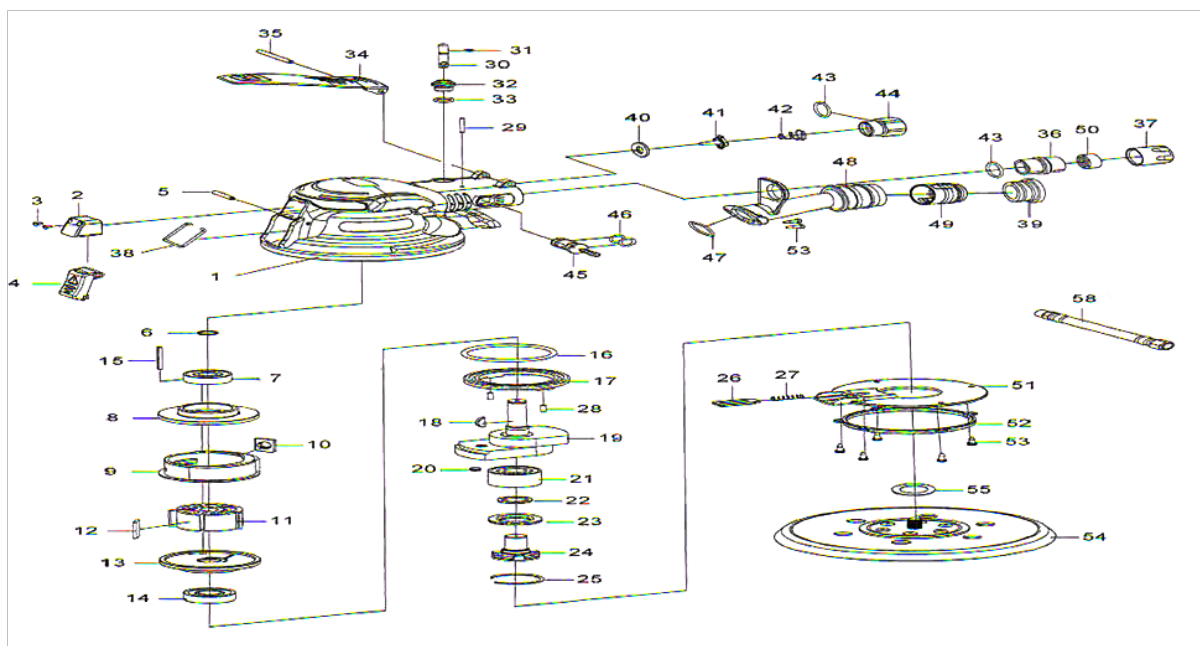

## RT 1387AC6 – PALM SANDER

SI.NO	PART NO	DESCRIPTION	QTY	SI.NO	PART NO	DESCRIPTION	QTY
1	SRT 1387AC6-01	HOUSING ASSEMBLY	1	29	SRT 1387AC6-29	SPRING PIN	1
2	SRT 1387AC6-02	BLOCK	1	30	SRT 1387AC6-30	AIR ADJUSTMENT SHAFT	1
3	SRT 1387AC6-03	SCREW	2	31	SRT 1387AC6-31	O - RING	1
4	SRT 1387AC6-04	DISK RELEASE BUTTON	1	32	SRT 1387AC6-32	SHAFFT BUSHING	1
5	SRT 1387AC6-05	THROTTLE LEVER PIN	1	33	SRT 1387AC6-33	O - RING	1
6	SRT 1387AC6-06	RETAINER RING	1	34	SRT 1387AC6-34	THROTTLE LEVER	1
7	SRT 1387AC6-07	BALL BEARING	1	35	SRT 1387AC6-35	SPRING PIN	1
8	SRT 1387AC6-08	CYLINDER UPPER COVER	1	36	SRT 1387AC6-36	OUTLET BUSHING	1
9	SRT 1387AC6-09	CYLINDER	1	37	SRT 1387AC6-37	MUFFLER CAP	1
10	SRT 1387AC6-10	WASHER	1	38	SRT 1387AC6-38	SAFETY BUCKLE	1
11	SRT 1387AC6-11	ROTOR	1	39	SRT 1387AC6-39	COVER	1
12	SRT 1387AC6-12	ROTOR BLADE	5	40	SRT 1387AC6-40	PU WASHER	1
13	SRT 1387AC6-13	CYLINDER LOWER COVER	1	41	SRT 1387AC6-41	AIR INLET SHAFT	1
14	SRT 1387AC6-14	BALL BEARING	1	42	SRT 1387AC6-42	VALVE SPRING	1
15	SRT 1387AC6-15	SPRING PIN	1	43	SRT 1387AC6-43	O - RING	2
16	SRT 1387AC6-16	O - RING	1	44	SRT 1387AC6-44	AIR INLET	1
17	SRT 1387AC6-17	LOCK NUT	1	45	SRT 1387AC6-45	EXHAUST ADJUSTMENT SHAFT	1
18	SRT 1387AC6-18	KEY	1	46	SRT 1387AC6-46	O - RING	2
19	SRT 1387AC6-19	SPINDLE	1	47	SRT 1387AC6-47	O - RING	1
20	SRT 1387AC6-20	BALANCER	3	48	SRT 1387AC6-48	DUST COLLECTION TUBE FOR SELF VACCUM	1
21	SRT 1387AC6-21	BALL BEARING	1	49	SRT 1387AC6-49	RECOLVE TUBE	1
22	SRT 1387AC6-22	BEARING SEAL	1	50	SRT 1387AC6-50	EXHAUST DEFLECTOR	1
23	SRT 1387AC6-23	WASHER	1	51	SRT 1387AC6-51	DUST PROTECTION COVER	1
24	SRT 1387AC6-24	BALANCER SHAFT	1	52	SRT 1387AC6-52	DUST PROTECTION RING	1
25	SRT 1387AC6-25	RETAINER RING	1	53	SRT 1387AC6-53	SCREW	7
26	SRT 1387AC6-26	DISK RELEASE STOPPER	1	54	SRT 1387AC6-54	PAD 6 "	1
27	SRT 1387AC6-27	SPRING	1	55	SRT 1387AC6-55	WASHER	1
28	SRT 1387AC6-28	SCREW	2	56	SRT 1387AC6-58	EXTENSION TUBE	1