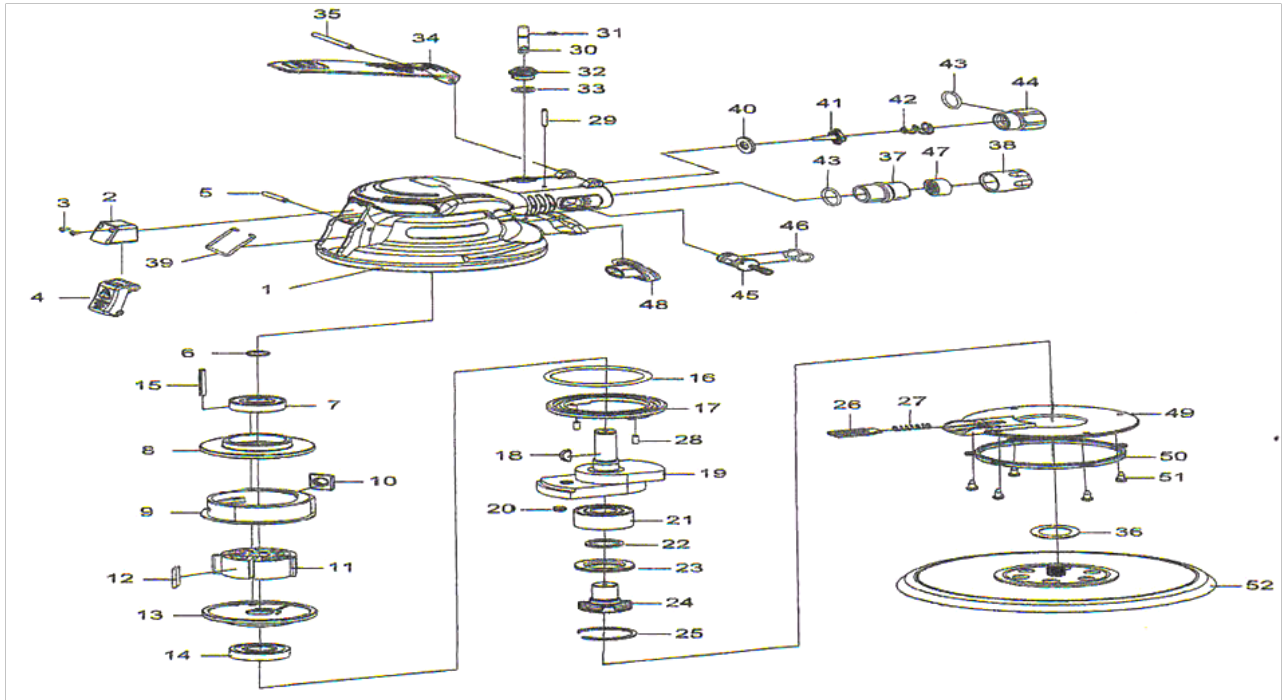

RT 1387AN6 – PALM SANDER

SI.NO	PART NO	DESCRIPTION	QTY	SI.NO	PART NO	DESCRIPTION	QTY
1	SRT 1387AN6-01	HOUSING ASSEMBLY	1	27	SRT 1387AN6-27	SPRING	1
2	SRT 1387AN6-02	BLOCK	1	28	SRT 1387AN6-28	SCREW	2
3	SRT 1387AN6-03	SCREW	2	29	SRT 1387AN6-29	SPRING PIN	1
4	SRT 1387AN6-04	DISK RELEASE BUTTON	1	30	SRT 1387AN6-30	AIR ADJUSTMENT SHAFT	1
5	SRT 1387AN6-05	THROTTLE LEVER PIN	1	31	SRT 1387AN6-31	O - RING	1
6	SRT 1387AN6-06	RETAINER RING	1	32	SRT 1387AN6-32	SHAFFT BUSHING	1
7*	SRT 1387AN6-07	BALL BEARING	1	33	SRT 1387AN6-33	O - RING	1
8	SRT 1387AN6-08	CYLINDER UPPER COVER	1	34	SRT 1387AN6-34	THROTTLE LEVER	1
9	SRT 1387AN6-09	CYLINDER	1	35	SRT 1387AN6-35	SPRING PIN	1
10	SRT 1387AN6-10	WASHER	1	36	SRT 1387AN6-36	WASHER	1
11	SRT 1387AN6-11	ROTOR	1	37	SRT 1387AN6-37	OUTLET BUSHING	1
12*	SRT 1387AN6-12	ROTOR BLADE	5	38	SRT 1387AN6-38	MUFFLER CUP	1
13	SRT 1387AN6-13	CYLINDER LOWER COVER	1	39	SRT 1387AN6-39	SAFETY BUCKLE	1
14*	SRT 1387AN6-14	BALL BEARING	1	40*	SRT 1387AN6-40	PU WASHER	1
15	SRT 1387AN6-15	SPRING PIN	1	41	SRT 1387AN6-41	AIR INLET SHAFT	1
16	SRT 1387AN6-16	O - RING	1	42	SRT 1387AN6-42	VALVE SPRING	1
17	SRT 1387AN6-17	LOCK NUT	1	43	SRT 1387AN6-43	O - RING	2
18	SRT 1387AN6-18	KEY	1	44	SRT 1387AN6-44	AIR INLET	1
19	SRT 1387AN6-19	SPINDLE	1	45	SRT 1387AN6-45	EXHAUST ADJUSTMENT SHAFT	1
20	SRT 1387AN6-20	BALANCER	3	46	SRT 1387AN6-46	O - RING	2
21*	SRT 1387AN6-21	BALL BEARING	1	47	SRT 1387AN6-47	EXHAUST DEFLECTOR	1
22	SRT 1387AN6-22	BEARING SEAL	1	48	SRT 1387AN6-48	TUBE CONNECTOR	1
23	SRT 1387AN6-23	WASHER	1	49	SRT 1387AN6-49	DUST PROTECTION COVER	1
24	SRT 1387AN6-24	BALANCER SHAFT	1	50	SRT 1387AN6-50	DUST PROTECTION RING	1
25	SRT 1387AN6-25	RETAINER RING	1	51	SRT 1387AN6-51	SCREW	5
26	SRT 1387AN6-26	DISK RELEASE STOPPER	1	52	SRT 1387AN6-52	PAD 6"	1
* Are Easily Damaged Parts							

RAMSIVE TOOLS PVT.LTD.

S.F.No:412, Tex park Road, Nehru Nagar, SITRA, Coimbatore-641014.

Phone: 91-422-2905003 - Mobile: 9047023253.