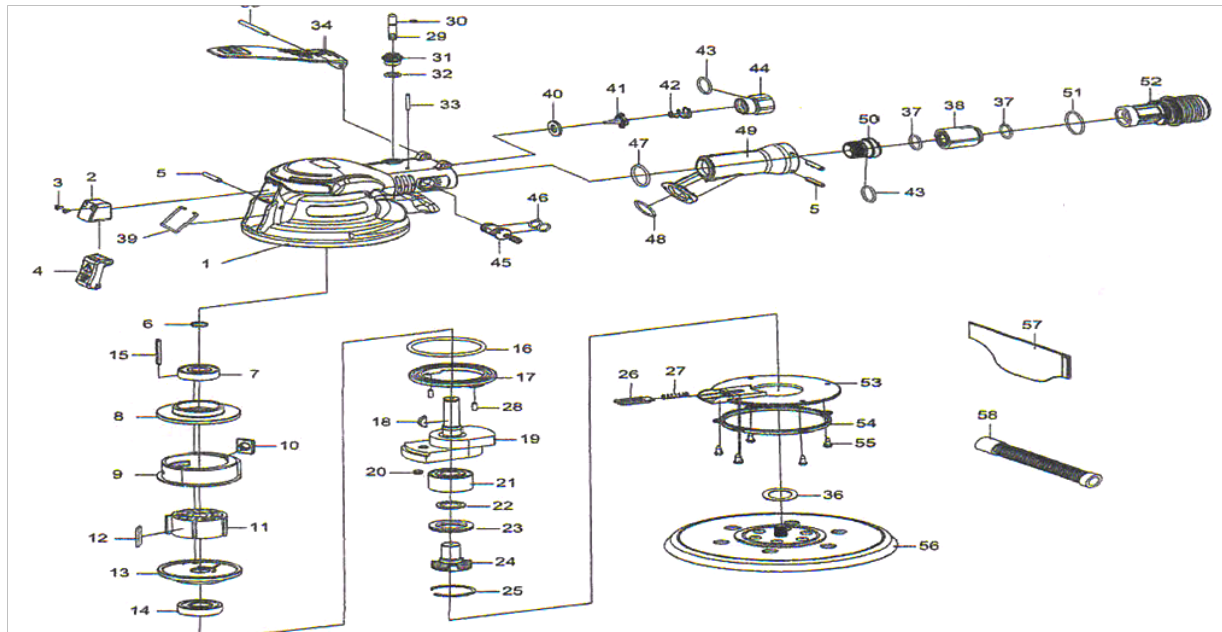

## RT 1387 AS6 – PALM SANDER

SI.NO	PART NO	DESCRIPTION	QTY	SI.NO	PART NO	DESCRIPTION	QTY
1	SRT 1387AS6-01	HOUSING ASSEMBLY	1	30	SRT 1387AS6-30	O - RING	1
2	SRT 1387AS6-02	BLOCK	1	31	SRT 1387AS6-31	SHAFFT BUSHING	1
3	SRT 1387AS6-03	SCREW	2	32	SRT 1387AS6-32	O - RING	1
4	SRT 1387AS6-04	DISK RELEASE BUTTON	1	33	SRT 1387AS6-33	SPRING PIN	1
5	SRT 1387AS6-05	THROTTLE LEVER PIN	3	34	SRT 1387AS6-34	THROTTLE LEVER	1
6	SRT 1387AS6-06	RETAINER RING	1	35	SRT 1387AS6-35	SPRING PIN	1
7	SRT 1387AS6-07	BALL BEARING	1	36	SRT 1387AS6-36	WASHER	1
8	SRT 1387AS6-08	CYLINDER UPPER COVER	1	37	SRT 1387AS6-37	O - RING	2
9	SRT 1387AS6-09	CYLINDER	1	38	SRT 1387AS6-38	SIPHON SHUNT	1
10	SRT 1387AS6-10	WASHER	1	39	SRT 1387AS6-39	SAFETY BUCKLE	1
11	SRT 1387AS6-11	ROTOR	1	40	SRT 1387AS6-40	PU WASHER	1
12	SRT 1387AS6-12	ROTOR BLADE	5	41	SRT 1387AS6-41	AIR INLET SHAFT	1
13	SRT 1387AS6-13	CYLINDER LOWER COVER	1	42	SRT 1387AS6-42	VALVE SPRING	1
14	SRT 1387AS6-14	BALL BEARING	1	43	SRT 1387AS6-43	O - RING	2
15	SRT 1387AS6-15	SPRING PIN	1	44	SRT 1387AS6-44	AIR INLET	1
16	SRT 1387AS6-16	O - RING	1	45	SRT 1387AS6-45	EXHAUST ADJUSTMENT SHAFT	1
17	SRT 1387AS6-17	LOCK NUT	1	46	SRT 1387AS6-46	O - RING	2
18	SRT 1387AS6-18	KEY	1	47	SRT 1387AS6-47	O - RING	1
19	SRT 1387AS6-19	SPINDLE	1	48	SRT 1387AS6-48	O - RING	1
20	SRT 1387AS6-20	BALANCER	3	49	SRT 1387AS6-49	DUST COLLECTION TUBE FOR SELF VACCUM	1
21	SRT 1387AS6-21	BALL BEARING	1	50	SRT 1387AS6-50	TUBE CONNECTOR	1
22	SRT 1387AS6-22	BEARING SEAL	1	51	SRT 1387AS6-51	O - RING	1
23	SRT 1387AS6-23	WASHER	1	52	SRT 1387AS6-52	AIR EJECTION TUBE	1
24	SRT 1387AS6-24	BALANCER SHAFT	1	53	SRT 1387AS6-53	DUST PROTECTION COVER	1
25	SRT 1387AS6-25	RETAINER RING	1	54	SRT 1387AS6-54	DUST PROTECTION RING	1
26	SRT 1387AS6-26	DISK RELEASE STOPPER	1	55	SRT 1387AS6-55	SCREW	5
27	SRT 1387AS6-27	SPRING	1	56	SRT 1387AS6-56	PAD 6"	1
28	SRT 1387AS6-28	SCREW	2	57	SRT 1387AS6-57	DUST BAG	1
29	SRT 1387AS6-29	AIR ADJUSTMENT SHAFT	1	58	SRT 1387AS6-58	DUST HOSE	1