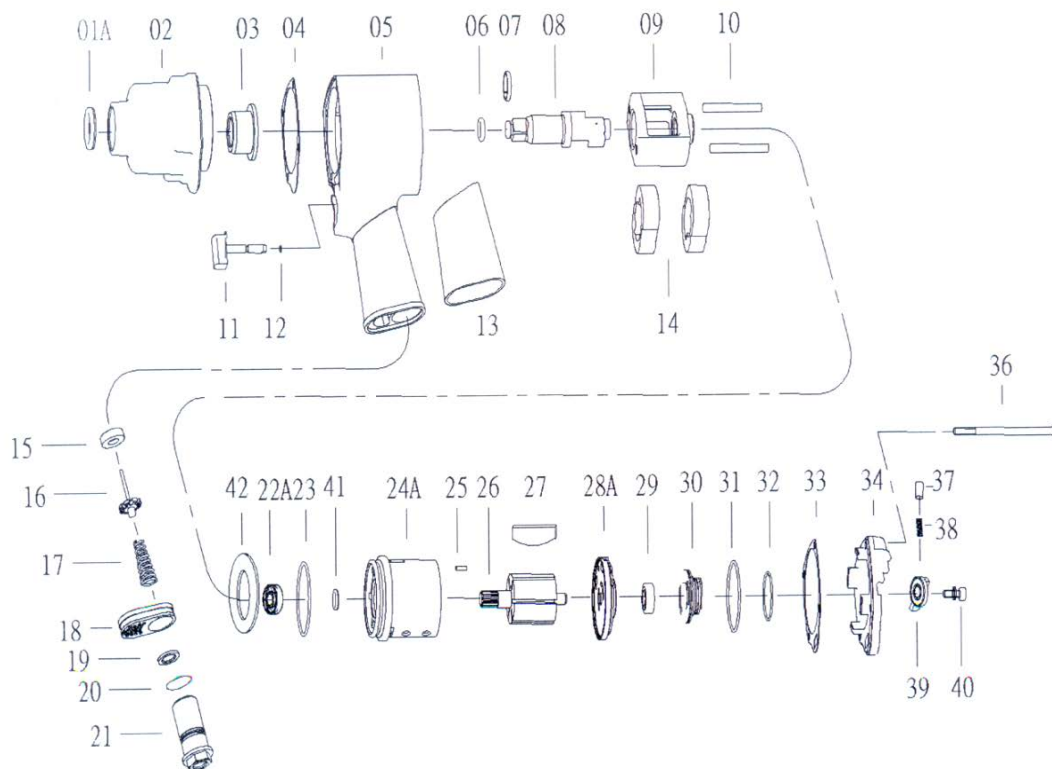

## RT 2005PT – 3/8” IMPACT WRENCH

SI.NO	PART NO	DESCRIPTION	QTY	SI.NO	PART NO	DESCRIPTION	QTY
1	SRT 2005PT-01A	OIL SEAL	1	22A	SRT 2005PT-22A	BALL BEARING	1
2	SRT 2005PT-02	HAMMER CASE	1	23	SRT 2005PT-23	O - RING	1
3	SRT 2005PT-03	BUSHING	1	24	SRT 2005PT-24A	CYLINDER	1
4	SRT 2005PT-04	FRONT GASKET	1	25	SRT 2005PT-25	SPRING PIN	1
5	SRT 2005PT-05	MOTOR HOUSING	1	26	SRT 2005PT-26	ROTOR	1
6	SRT 2005PT-06	O - RING	1	27	SRT 2005PT-27	ROTOR BLADE	6
7	SRT 2005PT-07	ANVIL COLLAR	1	28	SRT 2005PT-28A	REAR PLATE	1
8	SRT 2005PT-08	ANVIL	1	29	SRT 2005PT-29	BALL BEARING	1
9	SRT 2005PT-09	HAMMER CAGE	1	30	SRT 2005PT-30	REVERSE VALVE	1
10	SRT 2005PT-10	HAMMER PIN	2	31	SRT 2005PT-31	O - RING	1
11	SRT 2005PT-11	TRIGGER	1	32	SRT 2005PT-32	O - RING	1
12	SRT 2005PT-12	O - RING	1	33	SRT 2005PT-33	REAR GASKET	1
13	SRT 2005PT-13	RUBBER	1	34	SRT 2005PT-34	REAR COVER	1
14	SRT 2005PT-14	HAMMER DOG	2	35	SRT 2005PT-36	SCREW	4
15	SRT 2005PT-15	RETAINER	1	36	SRT 2005PT-37	PIN	1
16	SRT 2005PT-16	VALVE STEM	1	37	SRT 2005PT-38	SPRING	1
17	SRT 2005PT-17	SPRING	1	38	SRT 2005PT-39	REVERSE LEVER	1
18	SRT 2005PT-18	EXHAUST DEFLECTOR	1	39	SRT 2005PT-40	SCREW + WASHER	1
19	SRT 2005PT-19	WASHER	1	40	SRT 2005PT-41	OIL SEAL	1
20	SRT 2005PT-20	O - RING	1	41	SRT 2005PT-42	WASHER	1
21	SRT 2005PT-21	HOSE ADAPTOR 18 NPT	1				
		HOSE ADAPTOR 18 PT	1				
		HOSE ADAPTOR 18 PF	1				

**RAMSIVE TOOLS PVT.LTD.**

S.F.No:412, Tex park Road, Nehru Nagar, SITRA, Coimbatore-641014.

Phone: 91-422-2905003 - Mobile: 9047023253.