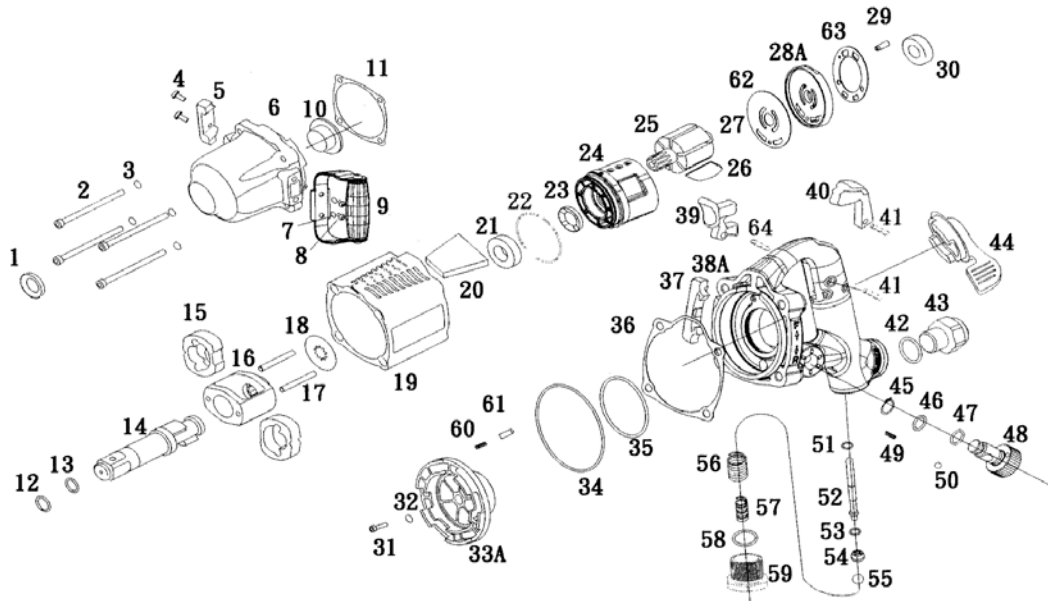

RT 2035PTL - 1" IMPACT WRENCH

SI.NO	PART NO	DESCRIPTION	QTY	SI.NO	PART NO	DESCRIPTION	QTY
1	SRT 2035PTL -01	OIL SEAL	1	33	SRT 2035PTL -33A	REVERSE VALVE	1
2	SRT 2035PTL -02	SCREW	4	34	SRT 2035PTL -34	O - RING	1
3	SRT 2035PTL -03	SPRING WASHER	4	35	SRT 2035PTL -35	O - RING	1
4	SRT 2035PTL -04	SCREW	2	36	SRT 2035PTL -36	REAR GASKET	1
5	SRT 2035PTL -05	FRONT RUBBER STAND	1	37	SRT 2035PTL -37	REAR RUBBER STAND	1
6	SRT 2035PTL -06	HAMMER CASE	1	38	SRT 2035PTL -38	REAR COVER	1
7	SRT 2035PTL -07	SPRING WASHER	2	39	SRT 2035PTL -39	TRIGGER	1
8	SRT 2035PTL -08	SCREW	2	40	SRT 2035PTL -40	TRIGGER CAP	1
9	SRT 2035PTL -09	SUPPORT HANDLE	1	41	SRT 2035PTL -41	SPRING PIN	2
10	SRT 2035PTL -10	BUSHING	1	42	SRT 2035PTL -42	O - RING	1
11	SRT 2035PTL -11	FRONT GASKET	1	43	SRT 2035PTL -43	HOSE ADAPTOR	1
12	SRT 2035PTL -12	ANVIL GASKET	1	44	SRT 2035PTL -44	REVERSE LEVER	1
13	SRT 2035PTL -13	O - RING	1	45	SRT 2035PTL -45	C RING	1
14	SRT 2035PTL -14	ANVIL	1	46	SRT 2035PTL -46	O - RING	1
15	SRT 2035PTL -15	HAMMER DOG	2	47	SRT 2035PTL -47	O - RING	1
16	SRT 2035PTL -16	HAMMER CAGE	1	48	SRT 2035PTL -48	REGULATOR VALVE	1
17	SRT 2035PTL -17	HAMMER PIN	2	49	SRT 2035PTL -49	SPRING PIN	2
18	SRT 2035PTL -18	WASHER	1	50	SRT 2035PTL -50	STEEL BALL	2
19	SRT 2035PTL -19	MOTOR HOUSING	1	51	SRT 2035PTL -51	O - RING	1
20	SRT 2035PTL -20	MYFFLER	1	52	SRT 2035PTL -52	VALVE STEM	1
21	SRT 2035PTL -21	BALL BEARING	1	53	SRT 2035PTL -53	O - RING	1
22	SRT 2035PTL -22	O - RING	1	54	SRT 2035PTL -54	RETAINER	1
23	SRT 2035PTL -23	OIL SEAL	1	55	SRT 2035PTL -55	BALL	1
24	SRT 2035PTL -24	CYLINDER	1	56	SRT 2035PTL -56	SPRING	1
25	SRT 2035PTL -25	ROTOR	1	57	SRT 2035PTL -57	SPRING	1
26	SRT 2035PTL -26	ROTOR BLADE	6	58	SRT 2035PTL -58	O - RING	1
27	SRT 2035PTL -27	SPRING PIN	1	59	SRT 2035PTL -59	BUTTON NUT	1
28	SRT 2035PTL -28A	REAR END PLATE	1	60	SRT 2035PTL -60	SPRING	1
29	SRT 2035PTL -29	SPRING PIN	1	61	SRT 2035PTL -61	REGUALTOR PIN	1
30	SRT 2035PTL -30	BALL BEARING	1	62	SRT 2035PTL -62	WASHER	1
31	SRT 2035PTL -31	SCREW	1	63	SRT 2035PTL -63	WASHER	1
32	SRT 2035PTL -32	O - RING	1	64	SRT 2035PTL -64	SPRING PIN	1