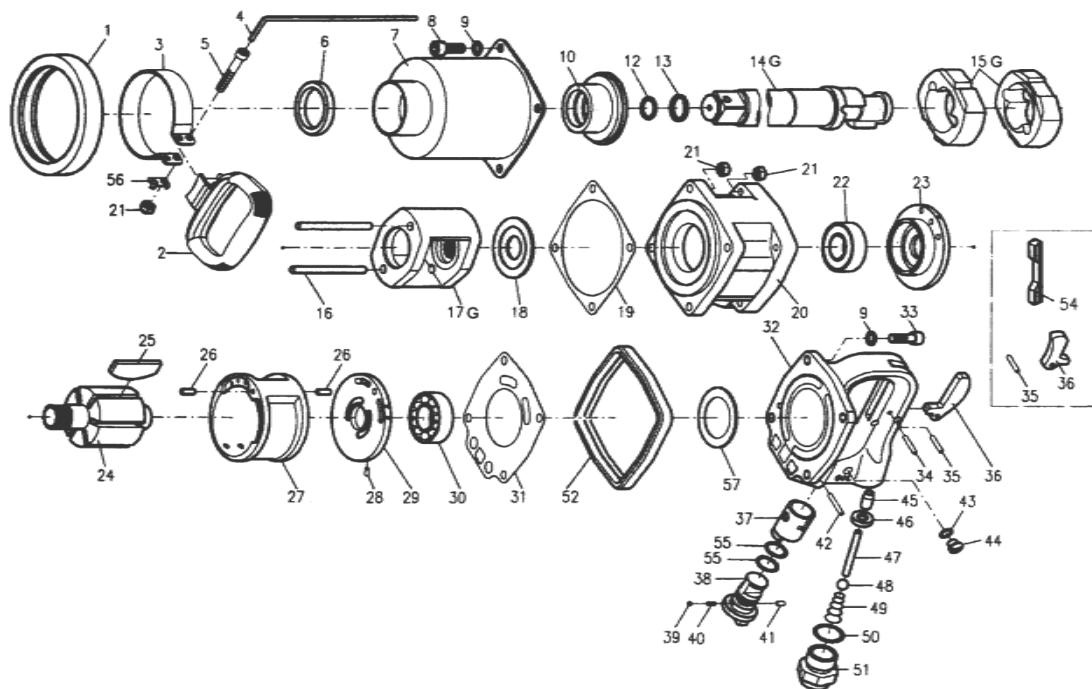

RT 2035TL – IMPACT WRENCH

SI.NO	PART NO	DESCRIPTION	QTY	SI.NO	PART NO	DESCRIPTION	QTY
1	SRT 2035TL-01	FRONT RUBBER	1	29	SRT 2035TL-30	BALL BEARING	1
2	SRT 2035TL-02	HANDLE	1	30	SRT 2035TL-31	REAR GASKET	1
3	SRT 2035TL-03	CLAMPER	1	31	SRT 2035TL-32	HANDLE FRAME	1
4	SRT 2035TL-04	HEX.WRENCH	1	32	SRT 2035TL-33	CAP SCREW	4
5	SRT 2035TL-05	CAP SCREW	2	33	SRT 2035TL-34	SPRING PIN	1
6	SRT 2035TL-06	OIL SEAL	1	34	SRT 2035TL-35	PIN	1
7	SRT 2035TL-07	HAMMER CASE	1	35	SRT 2035TL-36	OUTER TRIGGER	1
8	SRT 2035TL-08	CAP SCREW	4	36		INNER TRIGGER	1
9	SRT 2035TL-09	SPRING WASHER	8	37	SRT 2035TL-37	REVERSE VALVE BUSHING	1
10	SRT 2035TL-10	ANVIL BUSHING	1	38	SRT 2035TL-38	REGULATOR	1
11	SRT 2035TL-12	O - RING	1	39	SRT 2035TL-39	STEEL BALL	1
12	SRT 2035TL-13	ANVIL COLLER	1	40	SRT 2035TL-40	SPRING	1
13	SRT 2035TL-14G	ANVIL	1	41	SRT 2035TL-41	SPRING PIN	1
14	SRT 2035TL-15G	HAMMER	2	42	SRT 2035TL-42	SPRING PIN	1
15	SRT 2035TL-16	HAMMER PIN	2	43	SRT 2035TL-43	O - RING	1
16	SRT 2035TL-17	HAMMER CAGE	1	44	SRT 2035TL-44	OIL CHAMBER SCREW	1
17	SRT 2035TL-18	REAR WASHER	1	45	SRT 2035TL-45	VALVE BUSHING	1
18	SRT 2035TL-19	FRONT GASKET	1	46	SRT 2035TL-46	BUSHING	1
19	SRT 2035TL-20	MOTOR HOUSING	1	47	SRT 2035TL-47	VALVE STEM	1
20	SRT 2035TL-21	LOCK NUT	10	48	SRT 2035TL-48	STEEL BALL	1
21	SRT 2035TL-22	BALL BEARING	1	49	SRT 2035TL-49	SPRING	1
22	SRT 2035TL-23	FRONT END PLATE	1	50	SRT 2035TL-50	O - RING	1
23	SRT 2035TL-24	ROTOR	1	51	SRT 2035TL-51	AIR INLET	1
24	SRT 2035TL-25	ROTOR BLADE	6	52	SRT 2035TL-52	HOUSING BAND	1
25	SRT 2035TL-26	SPRING PIN	2	53	SRT 2035TL-54	RUBBER PROTECTOR	1
26	SRT 2035TL-27	CYLINDER	1	54	SRT 2035TL-55	O - RING	2
27	SRT 2035TL-28	SPRING PIN	1	55	SRT 2035TL-56	STOPPER	1
28	SRT 2035TL-29	REAR END PLATE	1	56	SRT 2035TL-57	GASKET	1

RAMSIVE TOOLS PVT.LTD.

S.F.No:412, Tex park Road, Nehru Nagar, SITRA, Coimbatore-641014.

Phone: 91-422-2905003 - Mobile: 9047023253.