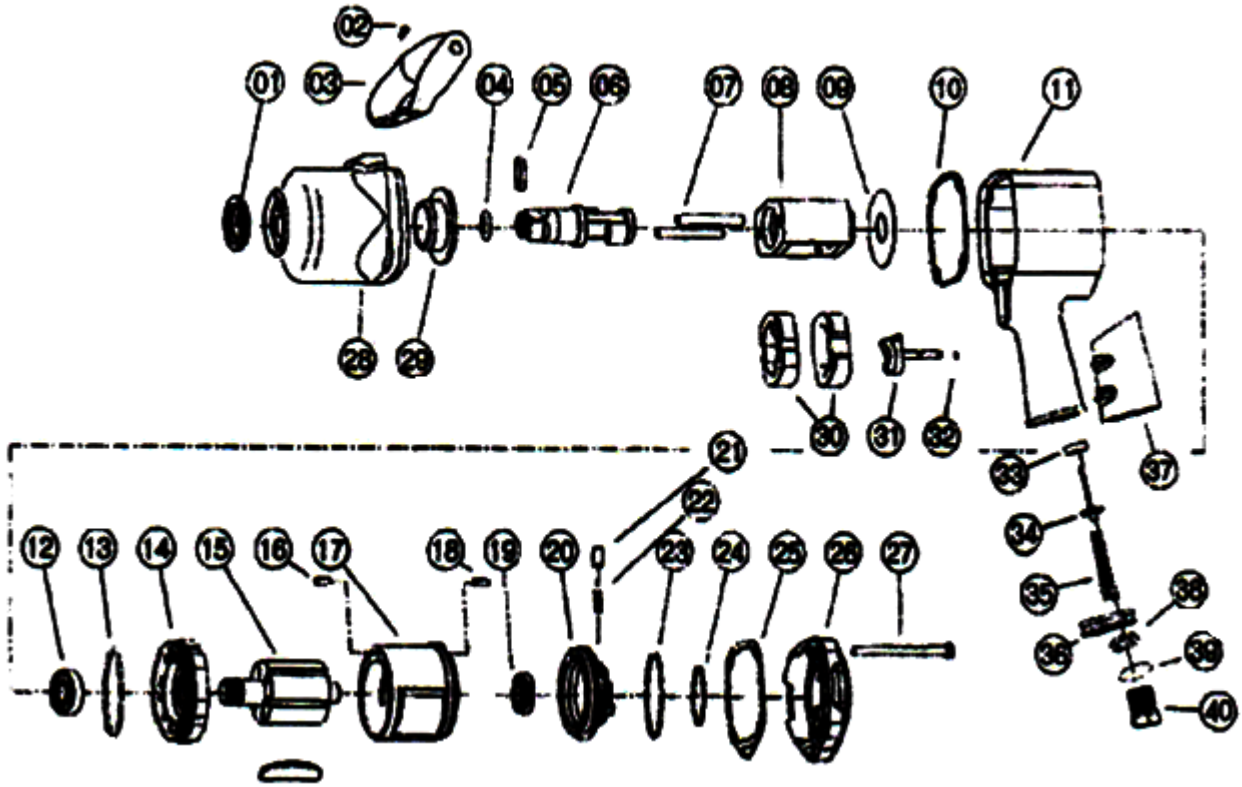

RT 2038 PT – IMPACT WRENCH

SI.NO	PART NO	DESCRIPTION	QTY	SI.NO	PART NO	DESCRIPTION	QTY
1	SRT 2038PT-01	OIL SEAL	1	22	SRT 2038PT-22	SPRING	1
2	SRT 2038PT-02	SCREW	2	23	SRT 2038PT-23	O - RING	1
3	SRT 2038PT-03	D - HANDLE	1	24	SRT 2038PT-24	O - RING	1
4	SRT 2038PT-04	O - RING	1	25	SRT 2038PT-25	REAR GASKET	1
5	SRT 2038PT-05	ANVIL COLLAR	1	26	SRT 2038PT-26	REAR COVER	1
6	SRT 2038PT-06	ANVIL	1	27	SRT 2038PT-27	SCREW	4
7	SRT 2038PT-07	HAMMER PIN	2	28	SRT 2038PT-28	HAMMER CASE	1
8	SRT 2038PT-08	HAMMER CAGE	1	29	SRT 2038PT-29	BUSHING	1
9	SRT 2038PT-09	WASHER	1	30	SRT 2038PT-30	HAMMER DOG	2
10	SRT 2038PT-10	FRONT GASKET	1	31	SRT 2038PT-31	TRIGGER	1
11	SRT 2038PT-11	MOTOR HOUSING	1	32	SRT 2038PT-32	O - RING	1
12	SRT 2038PT-12	BALL BEARING	1	33	SRT 2038PT-33	RETAINER	1
13	SRT 2038PT-13	O - RING	1	34	SRT 2038PT-34	VALVE STEM	1
14	SRT 2038PT-14	FRONT PLATE	1	35	SRT 2038PT-35	SPRING	1
15	SRT 2038PT-15	ROTOR	1	36	SRT 2038PT-36	EXHAUST DEFLECTOR	1
16	SRT 2038PT-16	SPRING PIN	1	37	SRT 2038PT-37	RUBBER	1
17	SRT 2038PT-17	CYLINDER	1	38	SRT 2038PT-38	WASHER	1
18	SRT 2038PT-18	SPRING PIN	1	39	SRT 2038PT-39	O - RING	1
19	SRT 2038PT-19	BALL BEARING	1	40	SRT 2038PT-40	HOSE ADOPTOR	1
20	SRT 2038PT-20	REVERSE LEVER	1	41	SRT 2038PT-41	ROTOR BLADE	6
21	SRT 2038PT-21	PIN	1				

RAMSIVE TOOLS PVT.LTD.

S.F.No:412, Tex park Road, Nehru Nagar, SITRA, Coimbatore-641014.

Phone: 91-422-2905003 - Mobile: 9047023253.