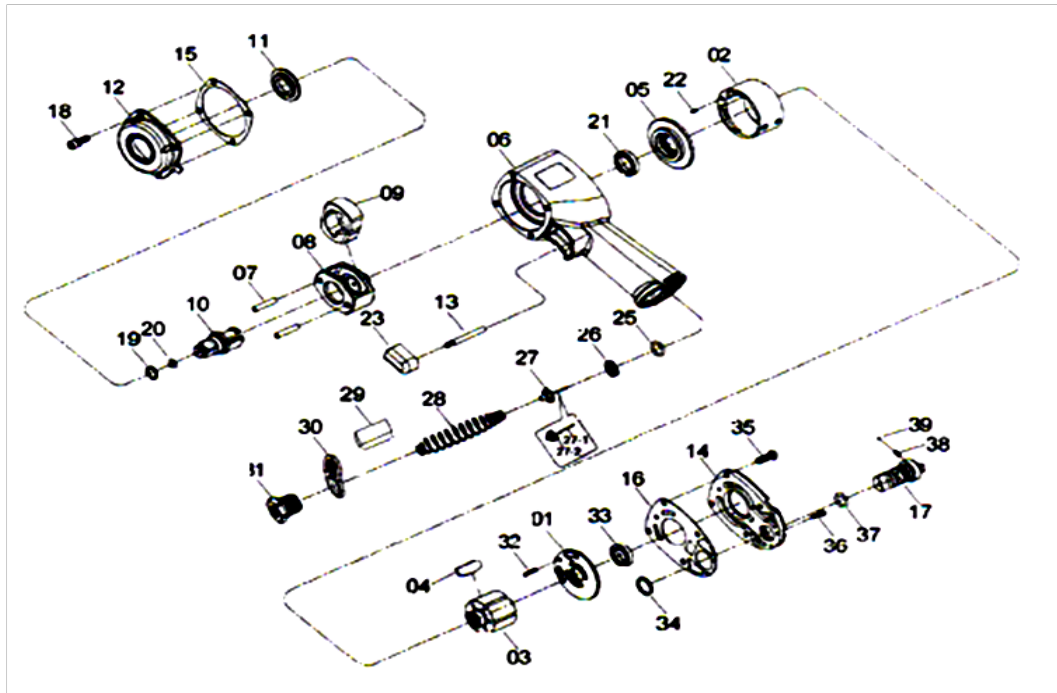

## RT 2043J – ½” MINI AIR IMPACT WRENCH

SI.NO	PART NO	DESCRIPTION	QTY	SI.NO	PART NO	DESCRIPTION	QTY
1	SRT 2043 - 01	REAR END PLATE	1	22	SRT 2043 - 22	SPRING PIN	1
2	SRT 2043 - 02	CYLINDER	1	23	SRT 2043 - 23	TRIGGER	1
3	SRT 2043 - 03	ROTOR	1	24	SRT 2043 - 25	O - RING	1
4	SRT 2043 - 04	ROTOR BLADE	6	25	SRT 2043 - 26	THROTTLE VALVE SEAT	1
5	SRT 2043 - 05	FRONT ENDPLATE	1	26	SRT 2043 - 27	THROTTLE VALVE ASSEMBLY	1
6	SRT 2043 - 06	MOTOR HOUSING ASSEMBLY	1	27	SRT 2043 - 27-1	THROTTLE VALVE PIN	1
7	SRT 2043 - 07	HAMMER PIN	2	28	SRT 2043 - 27-2	THROTTLE VALVE	1
8	SRT 2043 - 08	HAMMER FRAME	1	29	SRT 2043 - 28	SPRING	1
9	SRT 2043 - 09	HAMMER	1	30	SRT 2043 - 29	MUFFLER ELEMENT	1
10	SRT 2043 - 10	STANDARD ANVIL	1	31	SRT 2043 - 30	EXHAUST DEFLECTOR	1
11	SRT 2043 - 11	BUSHING	1	32	SRT 2043 - 31	AIR INLET	1
12	SRT 2043 - 12	HAMMER CASE	1	33	SRT 2043 - 32	SPRING PIN	1
13	SRT 2043 - 13	TRIGGER PIN	1	34	SRT 2043 - 33	BALL BEARING	1
14	SRT 2043 - 14	BACKHEAD	1	35	SRT 2043 - 34	SOCKET RETAINER	1
15	SRT 2043 - 15	HAMMER CASE GASKET	1	36	SRT 2043 - 35	SCREW	4
16	SRT 2043 - 16	BACKHEAD GASKET	1	37	SRT 2043 - 36	SCREW	2
17	SRT 2043 - 17	REVERSE VALVE	1	38	SRT 2043 - 37	O - RING	1
18	SRT 2043 - 18	SCREW	4	39	SRT 2043 - 38	STEEL BALL BEARING	1
19	SRT 2043 - 19	SOCKET RETAINER	1	40	SRT 2043 - 39	STELL BALL	1
20	SRT 2043 - 20	O - RING	1	TK	BN00TK	Tune-Up Kit ( Incl.4(6). 15. 16. 19	1
21	SRT 2043 - 21	BALL BEARING	1			20.25.28.29.34.37.38.39	

**RAMSIVE TOOLS PVT.LTD.**

S.F.No:412, Tex park Road, Nehru Nagar, SITRA, Coimbatore-641014.

Phone: 91-422-2905003 - Mobile: 9047023253.