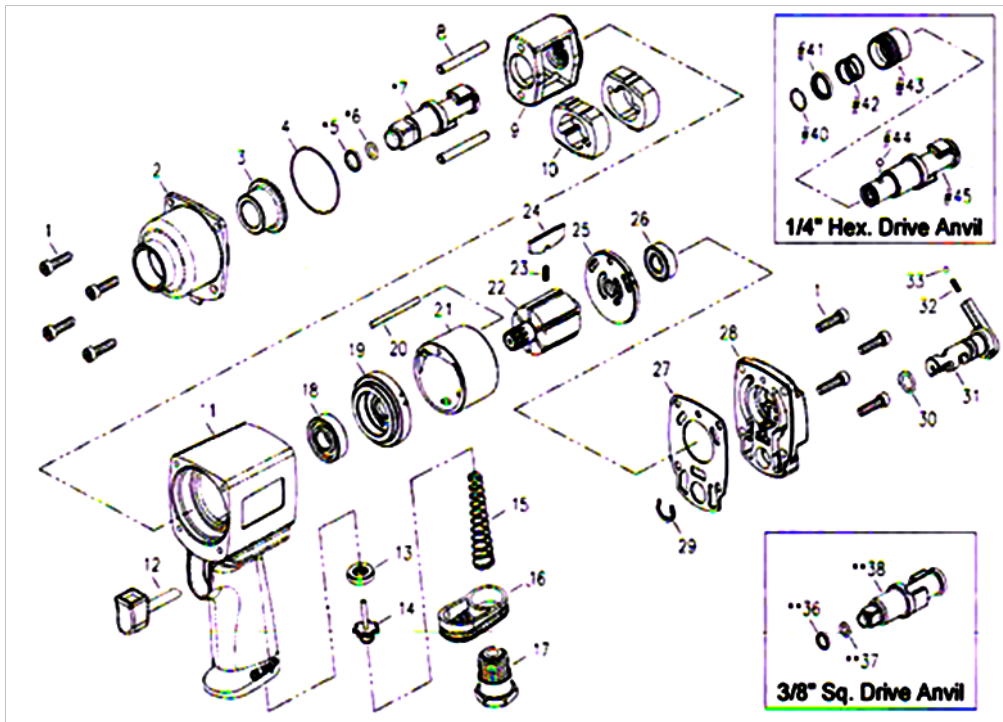

## RT 2052 - MINI IMPACT WRENCH

SI.NO	PART NO	DESCRIPTION	QTY	SI.NO	PART NO	DESCRIPTION	QTY
1	SRT 2052 - 01	SCREW	8	22	SRT 2052 - 22	ROTOR	1
2	SRT 2052 - 02	CLUTCH HOUSING	1	23	SRT 2052 - 23	SPRING	6
3	SRT 2052 - 03	ANIL BUSHING	1	24	SRT 2052 - 24	ROTOR BLADE	6
4	SRT 2052 - 04	O - RING	1	25	SRT 2052 - 25	REAR END PLATE	1
5	SRT 2052 - 05	SOCKET RETAINER	1	26	SRT 2052 - 26	BALL BEARING	1
6	SRT 2052 - 06	O - RING	1	27	SRT 2052 - 27	GASKET	1
7	SRT 2052 - 07	1/2" Sq. DRIVE ANVIL	1	28	SRT 2052 - 28	HOUSING CAP	1
8	SRT 2052 - 08	HAMMER PIN	2	29	SRT 2052 - 29	RETAINING RING	1
9	SRT 2052 - 09	HAMMER CAGE	1	30	SRT 2052 - 30	O - RING	1
10	SRT 2052 - 10	HAMMER DOG	2	31	SRT 2052 - 31	REVERSE VALVE	1
11	SRT 2052 - 11	MOTOR HOUSING	1	32	SRT 2052 - 32	SPRING	1
12	SRT 2052 - 12	TRIGGER	1	33	SRT 2052 - 33	STEEL BALL	1
13	SRT 2052 - 13	THROTTLE BUSHING	1	34	SRT 2052 - **36	SOCKET RETAINER	1
14	SRT 2052 - 14	VALVE STEM	1	35	SRT 2052 - **37	O - RING	1
15	SRT 2052 - 15	SPRING	1	36	SRT 2052 - **38	3/8" Sq. DRIVE ANVIL	1
16	SRT 2052 - 16	EXHAUST DEFLECTOR	1	37	SRT 2052 - #40	RETAINING RING	1
17	SRT 2052 - 17	HOSE FITTING	1	38	SRT 2052 - #41	RETAINING WASHER	1
18	SRT 2052 - 18	BALL BEARING	1	39	SRT 2052 - #42	CHUCK SLEEVE SPRING	1
19	SRT 2052 - 19	FRONT END PLATE	1	40	SRT 2052 - #43	CHUCK SLEEVE	1
20	SRT 2052 - 20	CYLINDER PIN	1	41	SRT 2052 - #44	STEEL BALL	1
21	SRT 2052 - 21	CYLINDER	1	42	SRT 2052 - #45	1/4.HEX.DRIE ANVIL	1

**RAMSIVE TOOLS PVT.LTD.**

S.F.No:412, Tex park Road, Nehru Nagar, SITRA, Coimbatore-641014.

Phone: 91-422-2905003 - Mobile: 9047023253.