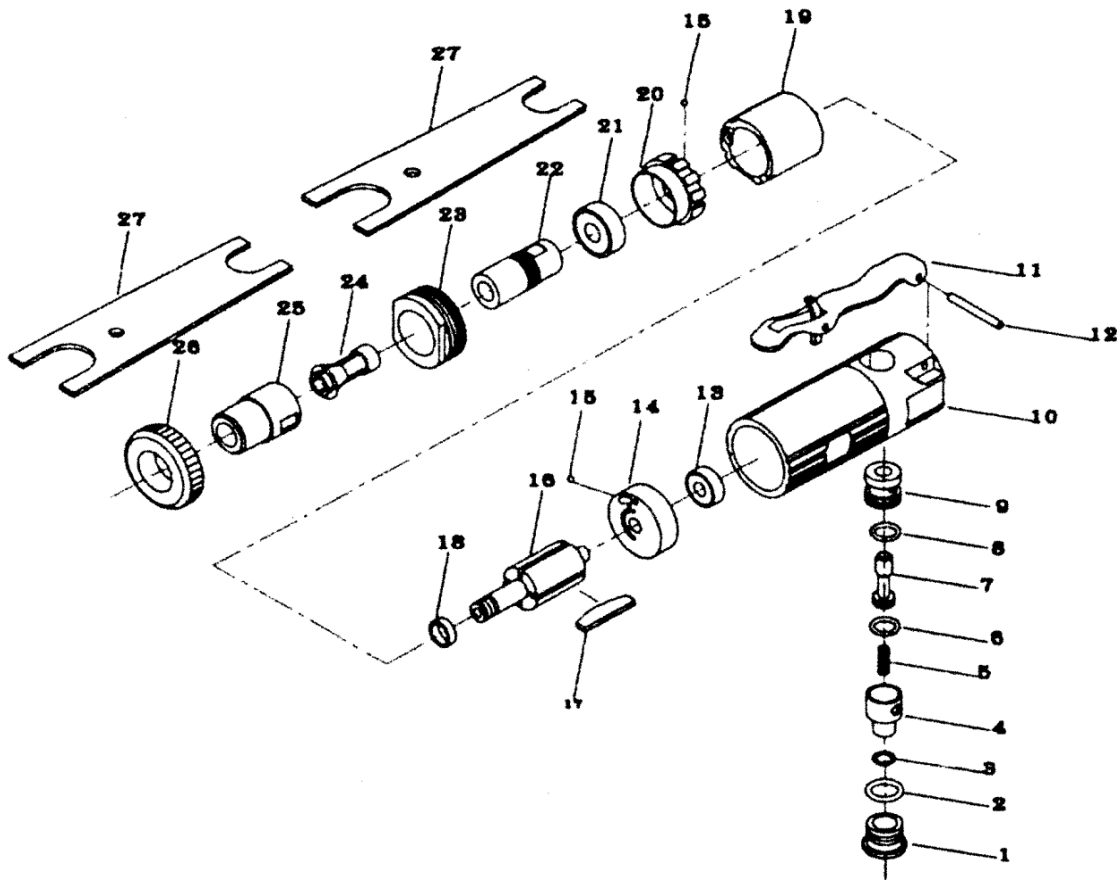

RT 2205 – MINI DIE GRINDER

| SI.NO | PART NO | DESCRIPTION | QTY | SI.NO | PART NO | DESCRIPTION | QTY |
|-------|-------------|-------------------------|-----|-------|-------------|--------------------------|-----|
| 1 | SRT 2205-01 | VALVE SCREW | 1 | 15 | SRT 2205-15 | BALL | 1 |
| 2 | SRT 2205-02 | VALVE SCREW O - RING | 1 | 16 | SRT 2205-16 | ROTOR | 1 |
| 3 | SRT 2205-03 | REGULATOR O - RING | 1 | 17 | SRT 2205-17 | ROTOR BLADE | 4 |
| 4 | SRT 2205-04 | AIR REGULATOR | 1 | 18 | SRT 2205-18 | ROTOR COLLAR | 1 |
| 5 | SRT 2205-05 | THROTTLE VALVE SPRING | 1 | 19 | SRT 2205-19 | CYLINDER | 1 |
| 6 | SRT 2205-06 | THROTTLE VALVE O - RING | 1 | 20 | SRT 2205-20 | FRONT END PLATE | 1 |
| 7 | SRT 2205-07 | THROTTLE VALVE | 1 | 21 | SRT 2205-21 | FRONT ROTOR BALL BEARING | 1 |
| 8 | SRT 2205-08 | O - RING | 1 | 22 | SRT 2205-22 | SPINDLE | 1 |
| 9 | SRT 2205-09 | THROTTLE VALVE BUSHING | 1 | 23 | SRT 2205-23 | LOCK NUT | 1 |
| 10 | SRT 2205-10 | MOTOR BUSHING | 1 | 24 | SRT 2205-24 | COLLET | 1 |
| 11 | SRT 2205-11 | THROTTLE LEVER | 1 | 25 | SRT 2205-25 | COLLET NUT | 1 |
| 12 | SRT 2205-12 | THROTTLE LEVER PIN | 2 | 26 | SRT 2205-26 | HOUSING CAP | 1 |
| 13 | SRT 2205-13 | REAR ROTOR BALL BEARING | 1 | 27 | SRT 2205-27 | SPANNER WRENCH | 2 |
| 14 | SRT 2205-14 | REAR END PLATE | 1 | | | | |

RAMSIVE TOOLS PVT.LTD.

S.F.No:412, Tex park Road, Nehru Nagar, SITRA, Coimbatore-641014.

Phone: 91-422-2905003 - Mobile: 9047023253.