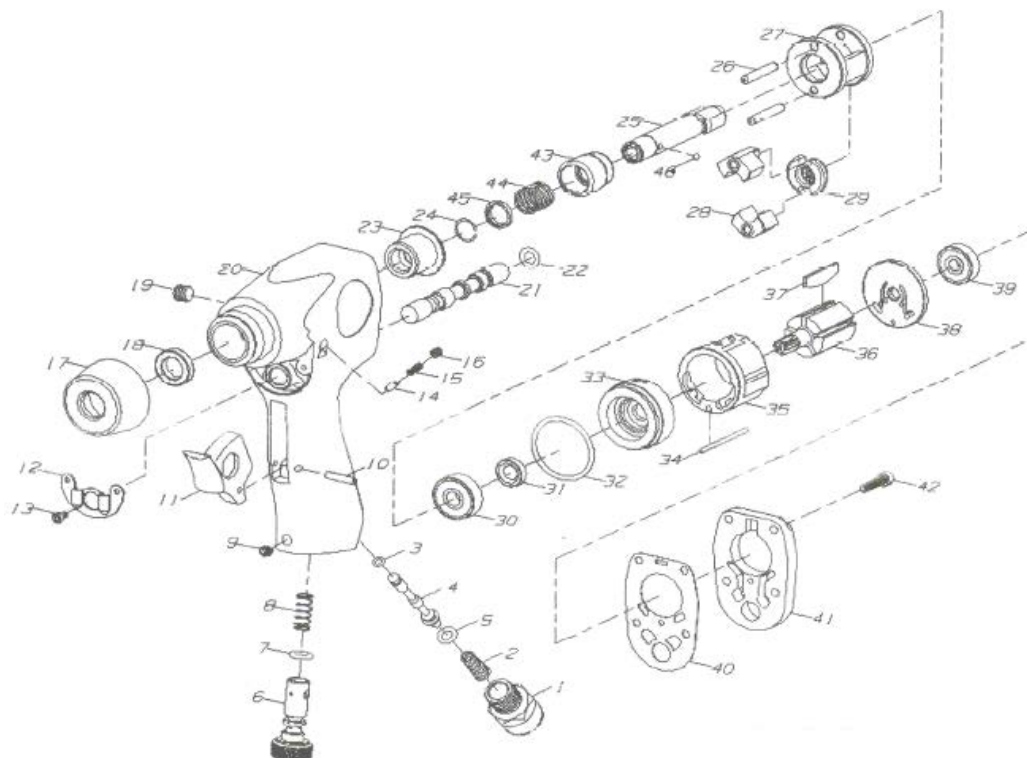

RT 2265 - IMPACT DRIVER

SI.NO	PART NO	DESCRIPTION	QTY	SI.NO	PART NO	DESCRIPTION	QTY
1	SRT 2265-01	INLET	1	25	SRT 2265-25	ANVIL	1
2	SRT 2265-02	SPRING	1	26	SRT 2265-26	HAMMER PIN	2
3	SRT 2265-03	O-RING	1	27	SRT 2265-27	HAMMER FRAME	1
4	SRT 2265-04	VALVE	1	28	SRT 2265-28	HAMMER	2
5	SRT 2265-05	O-RING	1	29	SRT 2265-29	HAMMER CAM	1
6	SRT 2265-06	REGULATOR	1	30	SRT 2265-30	BALL BEARING	1
7	SRT 2265-07	O-RING	1	31	SRT 2265-31	OIL SEAL	1
8	SRT 2265-08	SPRING	1	32	SRT 2265-32	O RING	1
9	SRT 2265-09	SCREW	1	33	SRT 2265-33	FRONT END PLATE	1
10	SRT 2265-10	PIN	1	34	SRT 2265-34	MOTOR PIN	1
11	SRT 2265-11	TRIGGER	1	35	SRT 2265-35	CYLINDER	1
12	SRT 2265-12	DEFLECTOR	1	36	SRT 2265-36	ROTOR	1
13	SRT 2265-13	SCREW	2	37	SRT 2265-37	ROTOR BLADE	5
15	SRT 2265-14	REV.VALVE PIN	1	38	SRT 2265-38	REAR END PLATE	1
16	SRT 2265-15	SPRING	1	39	SRT 2265-39	BALL BEARING	1
17	SRT 2265-16	SCREW	2	40	SRT 2265-40	PACKING	1
18	SRT 2265-17	SHIELD	1	41	SRT 2265-41	MOTOR COVER	1
19	SRT 2265-18	HOUSING SEAL	1	42	SRT 2265-42	SCREW	4
20	SRT 2265-19	SCREW	1	43	SRT 2265-43	BUSHING	1
21	SRT 2265-20	MOTOR HOUSING	1	44	SRT 2265-44	SPRING	1
22	SRT 2265-21	REVERSE VALVE	1	45	SRT 2265-45	LOCK RING	1
23	SRT 2265-23	BUSHING	1	46	SRT 2265-46	STEEL BALL	1
24	SRT 2265-24	RETAINER	1				