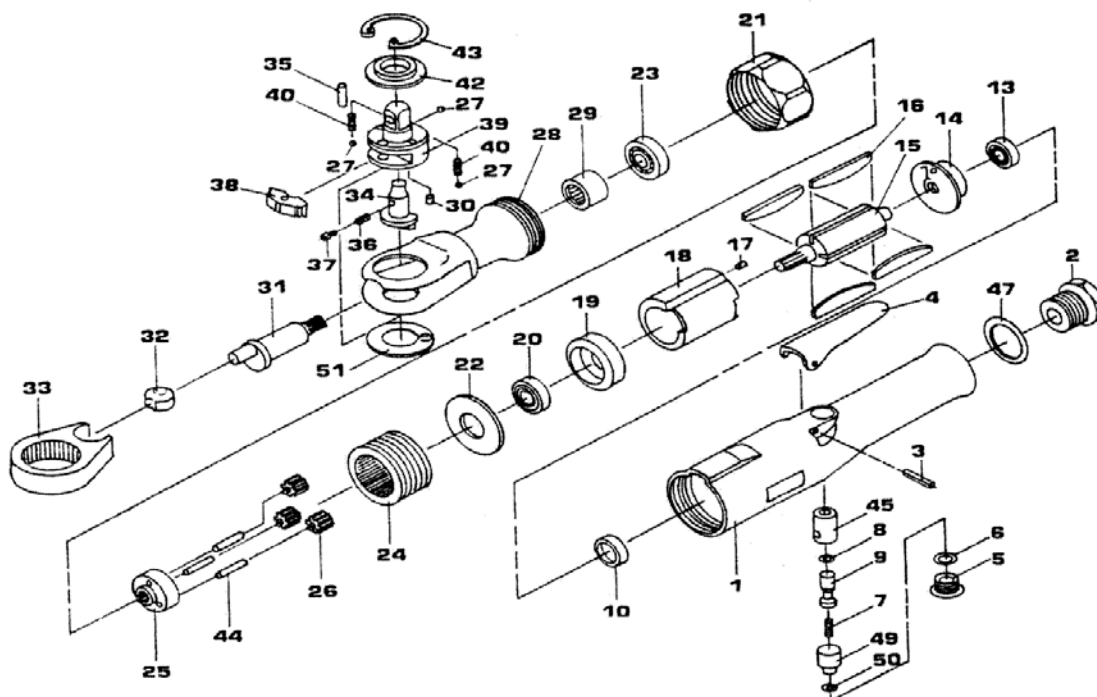

## RT 2506 – 1/2” RATCHET WRENCH

SI.NO	PART NO	DESCRIPTION	QTY	SI.NO	PART NO	DESCRIPTION	QTY	
1	SRT 2506-01	MOTOR HOUSING	1	29	SRT 2506-31	CRANK SHAFT	1	
2	SRT 2506-02	INLET BUSHING	1	30	SRT 2506-32	DRIVE BUSHING	1	
3	SRT 2506-03	SPRING PIN	1	31	SRT 2506-33	YOKE	1	
4	SRT 2506-04	THROTTLE LEVER	1	32	SRT 2506-34	REVERSE BUTTON	1	
5	SRT 2506-05	VALVE SCREW	1	33	SRT 2506-35	NEEDLE ROLLER	1	
6	SRT 2506-06	O - RING	1	34	SRT 2506-36	REVERSE SPRING	1	
7	SRT 2506-07	VALVE SPRING	1	35	SRT 2506-37	LOCK PIN	1	
8	SRT 2506-08	O - RING	1	36	SRT 2506-38	PAWL	1	
9	SRT 2506-09	VALVE STEM	1	37	SRT 2506-39	RATCHET ANVIL	1	
10	SRT 2506-10	BEARING CAP	1	38	SRT 2506-40	SPRING	2	
11	SRT 2506-13	BALL BEARING	1	39	SRT 2506-42	THRUST WASHER	1	
12	SRT 2506-14	REAR END PLATE	1	40	SRT 2506-43	INTERNAL STOP RING	1	
13	SRT 2506-15	ROTOR	1	41	SRT 2506-44	NEEDLE ROLLER	1	
14	SRT 2506-16	ROTOR BLADE	4	42	SRT 2506-45	BUSHING	1	
15	SRT 2506-17	SPRING PIN	1	43	SRT 2506-47	O - RING	1	
16	SRT 2506-18	CYLINDER	1	44	SRT 2506-49	AIR REGULATOR	1	
17	SRT 2506-19	FRONT END PLATE	1	45	SRT 2506-50	O - RING	1	
18	SRT 2506-20	BALL BEARING	1	46	SRT 2506-51	WASHER	1	
19	SRT 2506-21	CLAMP NUT	1	KO1	SRT 2506-KO1	THROTTLE HANDLE KIT	1	
20	SRT 2506-22	WASHER	1		( 1,2,3,4,45,47 )			
21	SRT 2506-23	BALL BEARING	1	KO2	SRT 2506-KO2	VALVE KIT ( 5,6,7,8,9,49,50 )	1	
22	SRT 2506-24	INTERNAL GEAR	1	KO3	SRT 2506-KO3	IDLER GEAR KIT ( 25,26,44 )	2	
23	SRT 2506-25	IDLER GEAR PLATE	1		SRT 2506-KO4	RATCHET HEAD KIT		1
24	SRT 2506-26	IDLE GEAR	3			( 27,30,34,35,36,37,38,39,40,42,43 )		
25	SRT 2506-27	STEEL BALL	3	KO3	SRT 2506-KO5	RATCHET HOUSING KIT	1	
26	SRT 2506-28	RATCHET BEARING	1		( 23 ,28,29 )			
27	SRT 2506-29	NEEDLE BEARING	1					
28	SRT 2506-30	SPRING PIN	1					

**RAMSIVE TOOLS PVT.LTD.**

S.F.No:412, Tex park Road, Nehru Nagar, SITRA, Coimbatore-641014.

Phone: 91-422-2905003 - Mobile: 9047023253.