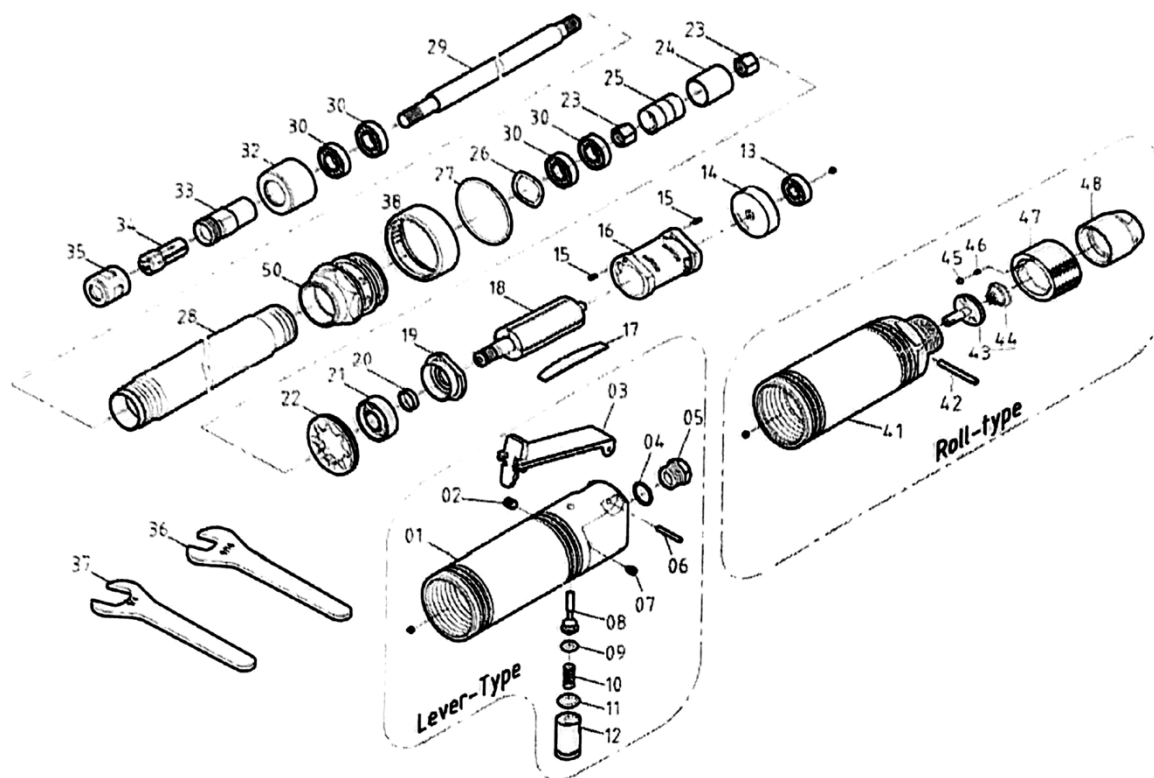

RT 2720 – EXTENDED DIE GRINDER

SI.NO	PART NO	DESCRIPTION	QTY	SI.NO	PART NO	DESCRIPTION	QTY
1	RT 2720 - 01	HOUSING	1	25	RT 2720 - 25	DRIVE BUSHING	1
2	RT 2720 - 02	SCREW	1	26	SRT 2720-26	WAVE WASHER	1
3	RT 2720 - 03	TRIGGER	1	27	SRT 2720-27	EXHAUST DEFLECTOR	1
4	RT 2720 - 04	O - RING (15 0 x 1)	1	28	SRT 2720-28	FRONT CASING	1
5	RT 2720 - 05	AIR INLET	1	29	SRT 2720-29	ANVIL	1
6	RT 2720 - 06	SPRING PIN	1	30	SRT 2720-30	BALL BEARING (BR6900ZZ-2)	4
7	RT 2720 - 07	SCREW	1	32	SRT 2720-32	LOCK NUT	1
8	RT 2720 - 08	PIN VALVE ROD	1	33	SRT 2720-33	BUSHING	1
9	RT 2720 - 09	O - RING	1	34	SRT 2720-34	CHUCK (1/4")	1
10	RT 2720 - 10	SPRING	1			CHUCK (6mm)	1
11	RT 2720 - 11	O - RING	1	35	SRT 2720-35	LOCK NUT	1
12	RT 2720 - 12	REVERSE VALVE	1	36	SRT 2720-36	WRENCH	1
13	RT 2720 - 13	BALL BEARING (BR 626ZZ)	3	37	SRT 2720-37	WRENCH	1
14	RT 2720 - 14	REAR PLATE	1	38	SRT 2720-38	EXHASUT DEFLECTOR	1
15	RT 2720 - 15	SPRING PIN	2	41	SRT 2720-41	HPOUSING	1
16	RT 2720 - 16	CYLINDER	1	42	SRT 2720-42	PIN	1
17	RT 2720 - 17	BLADE	4	43	SRT 2720-43	REVERSE VALVE	1
18	RT 2720 - 18	ROTOR	1	44	SRT 2720-44	CONE SPRING	1
19	RT 2720 - 19	FRONT PLATE	1	45	SRT 2720-45	STEEL BALL	1
20	RT 2720 - 20	WASHER	1	46	SRT 2720-46	SPRING	1
21	RT 2720 - 21	BALL BEARING (BR 60000Z)	1	47	SRT 2720-47	REGULATOR DIAL	1
22	RT 2720 - 22	CYLINDER SET SCREW	1	48	SRT 2720-48	AIR INLET	1
23	RT 2720 - 23	LOCK NUT	2	50	SRT 2720-50	EXHAUST DEFLECTOR	1
24	RT 2720 - 24	BUSHING	1				

RAMSIVE TOOLS PVT.LTD.

S.F.No:412, Tex park Road, Nehru Nagar, SITRA, Coimbatore-641014.

Phone: 91-422-2905003 - Mobile: 9047023253.