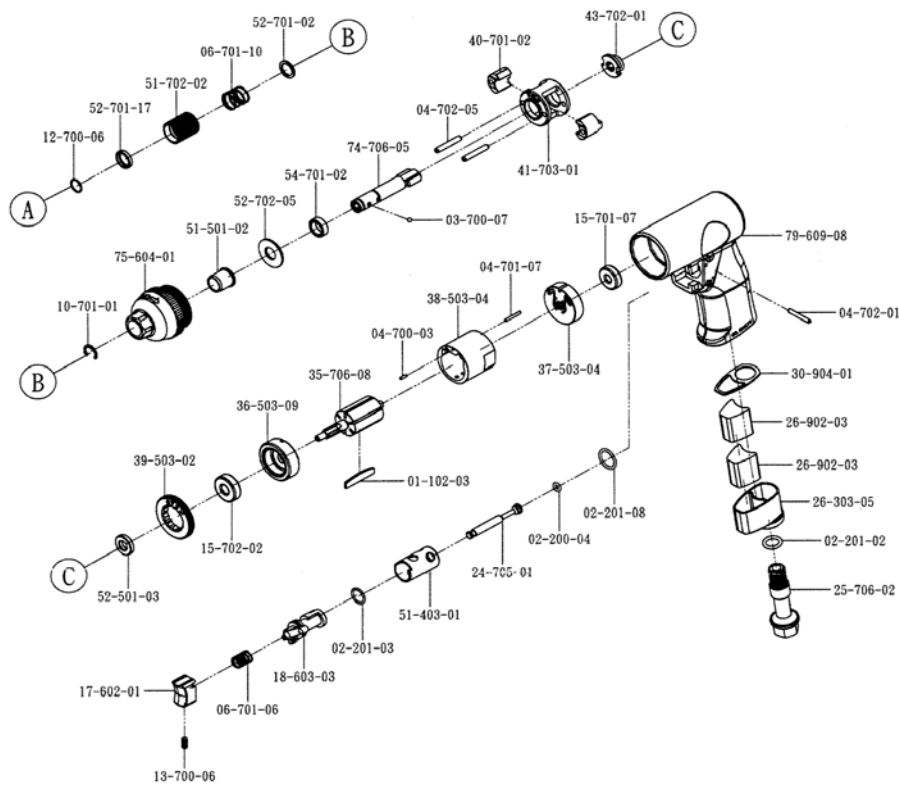

RT - 301LA1 IMPACT SCREW DRIVER

SI.NO	PART NO	DESCRIPTION	QTY	SI.NO	PART NO	DESCRIPTION	QTY
1	SRT 01-102-03	ROTOR BLADE	6	23	SRT 26-902-03	MUFFLER	2
2	SRT 02-200-04	O - RING	1	24	SRT 30-904-01	PACKING	1
3	SRT 02-201-02	O - RING	1	25	SRT 35-706-08	ROTOR	1
4	SRT 02-201-03	O - RING	1	26	SRT 36-503-09	FRONT PLATE	1
5	SRT 02-201-08	O - RING	1	27	SRT 37-503-09	REAR PLATE	1
6	SRT 03-700-07	STEEL BALL	1	28	SRT 38-503-04	CYLINDER	1
7	SRT 04-700-03	PIN	1	29	SRT 39-503-02	BOLT	1
8	SRT 04-700-07	PIN	1	30	SRT 40-701-02	HAMMER	2
9	SRT 04-702-01	PIN	1	31	SRT 41-703-01	HAMMER CASE	1
10	SRT 04-702-05	PIN	2	32	SRT 43-702-01	HAMMER CAM	1
11	SRT 06-701-06	SPRING	1	33	SRT 51-403-01	BUSHING	1
12	SRT 06-701-10	SPRING	1	34	SRT 51-501-02	BUSHING	1
13	SRT 10-701-01	STOPPIN WHEEL	1	35	SRT 51-702-02	BUSHING	1
14	SRT 12-700-06	RETAINING RING	1	36	SRT 52-501-03	WASHER	1
15	SRT 13-700-06	SCREW	1	37	SRT 52-701-03	WASHER	1
16	SRT 15-701-07	BALL BEARING	1	38	SRT 52-701-17	WASHER	1
17	SRT 15-702-02	BALL BEARING	1	39	SRT 52-702-05	WASHER	1
18	SRT 17-602-01	SWITCH LEVER	1	40	SRT 54-701-02	RING	1
19	SRT 18-603-03	REVERSE VALVE	1	41	SRT 74-706-05	ANVIL	1
20	SRT 24-705-01	VALVE ROD	1	42	SRT 75-604-01	FRONT CAP	1
21	SRT 25-706-02	AIR INLET	1	43	SRT 79-609-08	HANDLE	1
22	SRT 26-303-05	MUFFLER	1				

RAMSIVE TOOLS PVT.LTD.

S.F.No:412, Tex park Road, Nehru Nagar, SITRA, Coimbatore-641014.

Phone: 91-422-2905003 - Mobile: 9047023253