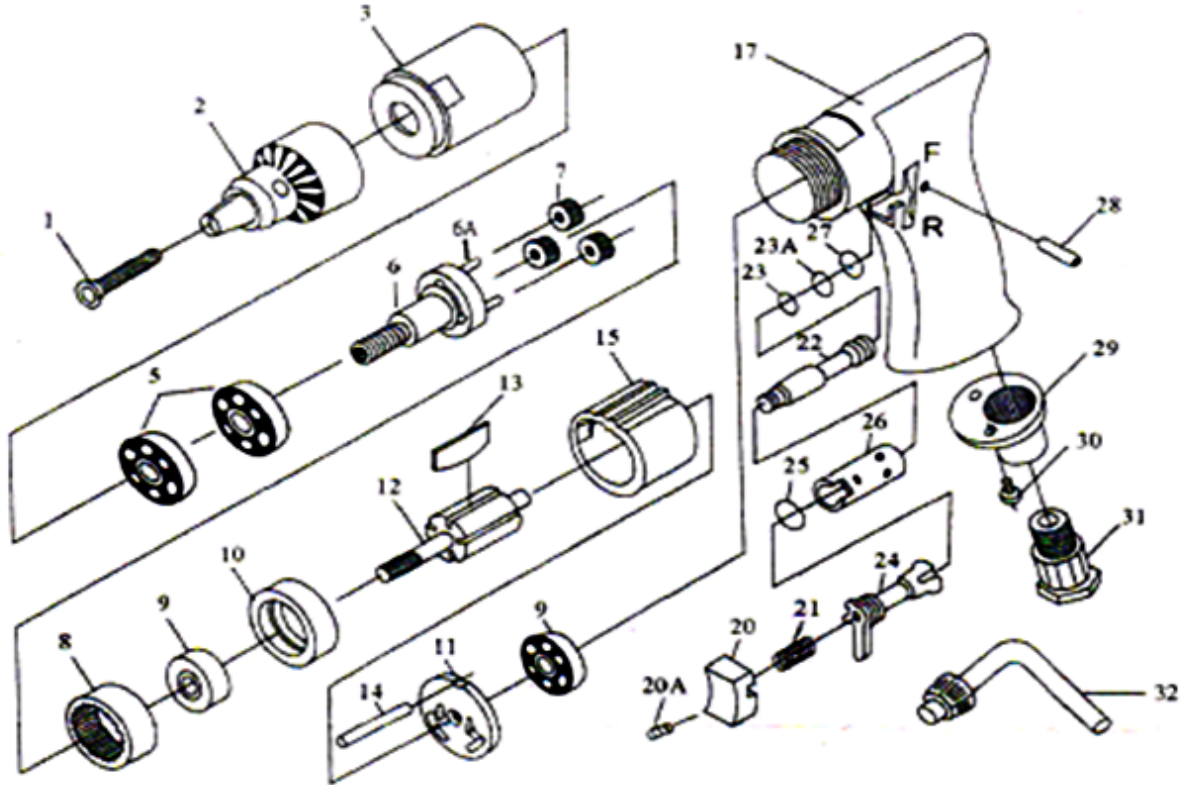

## RT 313 – 3/8” REVERSIBLE DRILL

SI.NO	PART NO	DESCRIPTION	QTY	SI.NO	PART NO	DESCRIPTION	QTY
1	SRT 313-01	SCREW	1	18	SRT 313-20	TRIGGER	1
2	SRT 313-02	DRILL CHUCK	1	19	SRT 313-20 A	SET SCREW	1
3	SRT 313-03	GEAR HOUSING	1	20	SRT 313-21	VALVE SPRING	1
4	SRT 313-05	BALL BEARING	2	21	SRT 313-22	THROTTLE VALVE	1
5	SRT 313-06	PLANET CARRIER	1	22	SRT 313-23	O - RING	1
6	SRT 313-06 A	NEEDLE ROLLER	3	23	SRT 313-23 A	O - RING	1
7	SRT 313-07	PLANET GEAR	3	24	SRT 313-24	REVERSE VALVE	1
8	SRT 313-07 A	PLANET GEAR	3	25	SRT 313-25	O - RING	1
9	SRT 313-08	INTERNAL GEAR	1	26	SRT 313-26	REVERSE VALVE BUSH	1
10	SRT 313-09	BALL BEARING	2	27	SRT 313-27	O - RING	1
11	SRT 313-10	BEARING CASE	1	28	SRT 313-28	PIN	1
12	SRT 313-11	END PLATE	1	29	SRT 313-29	EXHAUST DIFFUSER	1
13	SRT 313-12	ROTOR	1	30	SRT 313-30	SCREW	2
14	SRT 313-13	ROTOR BLADE	5	31	SRT 313-31	AIR INLET	1
15	SRT 313-14	MOTOR PIN	1	32	SRT 313-32	KEY	1
16	SRT 313-15	CYLINDER	1	33	SRT 313-33	KEY LESS CHUCK	1
17	SRT 313-17	MOTOR HOUSING	1				