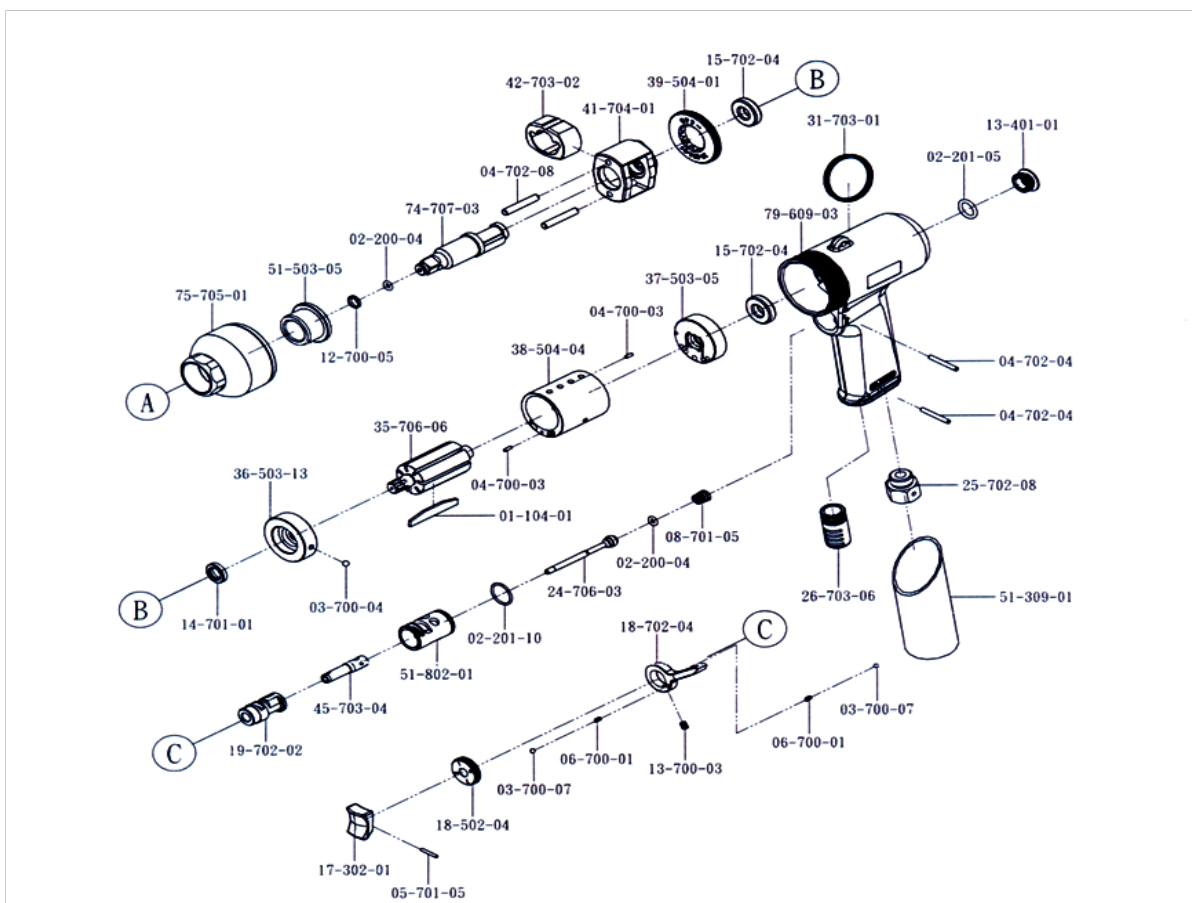

RT 409W – 3/8” IMPACT WRENCH

SL.NO	PART NO	DESCRIPTION	QTY	SL.NO	PART NO	DESCRIPTION	QTY
1	SRT 01-104-01	ROTOR BLADE	7	21	SRT 19-702-02	SPEED SWITCH	1
2	SRT 02-200-04	O RING	2	22	SRT 24-706-03	VALVE ROD	1
3	SRT 02-201-05	O RING	1	23	SRT 25-702-08	AIR INLET	1
4	SRT 02-201-10	O RING	1	24	SRT 26-703-06	MUFFLER	1
5	SRT 03-700-04	STEEL BALL	1	25	SRT 31-703-01	HOOK	1
6	SRT 03-700-07	STEEL BALL	2	26	SRT 35-706-06	ROTOR	1
7	SRT 04-700-03	PIN	2	27	SRT 36-503-13	FRONT PLATE	1
8	SRT 04-702-04	PIN	2	28	SRT 37-503-05	REAR PLATE	1
9	SRT 04-702-08	PIN	2	29	SRT 38-504-04	CYLINDER	1
10	SRT 05-701-05	PIN	1	30	SRT 39-504-01	BOLT	1
11	SRT 06-700-01	SPRING	2	31	SRT 41-704-01	HAMMER CASE	1
12	SRT 08-701-05	SPRING	1	32	SRT 42-703-02	RING	1
13	SRT 12-700-05	RETAING RING	1	33	SRT 45-703-04	ADJUSTER	1
14	SRT 13-401-01	SCREW	1	34	SRT 51-309-01	BUSHING	1
15	SRT 13-700-03	SCREW	1	35	SRT 51-503-05	BUSHING	1
16	SRT 14-701-01	OIL SEAL	1	36	SRT 51-802-01	BUSHING	1
17	SRT 15-702-04	BALL BEARING	2	37	SRT 74-707-03	ANVIL	1
18	SRT 17-302-01	SWITCH LEVER	1	38	SRT 75-705-01	FRONT CAP	1
19	SRT 18-502-04	REVERSE VALVE	1	39	SRT 79-609-03	HANDLE	1
20	SRT 18-702-04	REVERSE VALVE	1				

RAMSIVE TOOLS PVT.LTD.

S.F.No:412, Tex park Road, Nehru Nagar, SITRA, Coimbatore-641014.

Phone: 91-422-2905003 - Mobile: 9047023253.