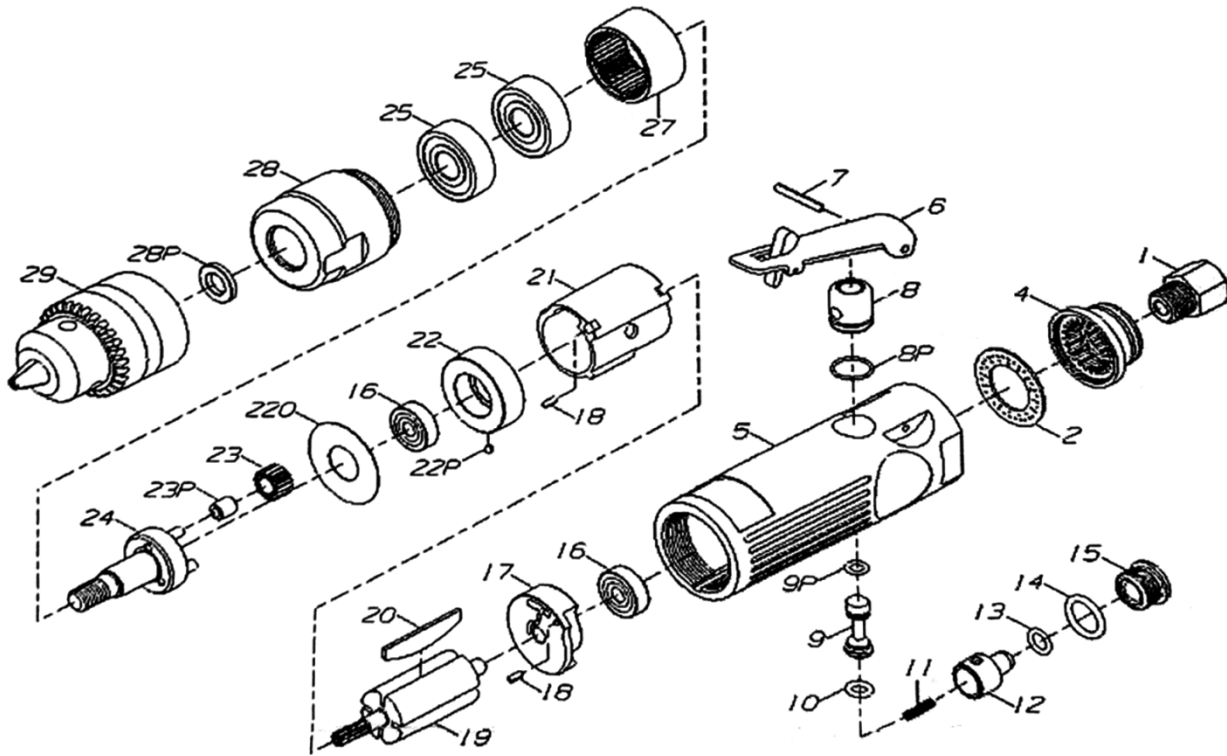

## RT 4206 LS-2 AIR DRILL

SI.NO	PART NO	DESCRIPTION	QTY	SI.NO	PART NO	DESCRIPTION	QTY
1	SRT 4206LS-2-01	INLET BUSHING	1	18	SRT 4206LS-2-18	PIN	2
2	SRT 4206LS-2-02	CIRCLIP	1	19	SRT 4206LS-2-19	ROTOR	1
4	SRT 4206LS-2-04	EXHAUST DEFLECTOR	1	20	SRT 4206LS-2-20	ROTOR BLADE	4
5	SRT 4206LS-2-05	MOTOR HOUSING	1	21	SRT 4206LS-2-21	CYLINDER	1
6	SRT 4206LS-2-06	THROTTLE LEVER / SAFETY	1	22	SRT 4206LS-2-22	FRONT END PLATE	1
7	SRT 4206LS-2-07	THROTTLE PIN	1	22P	SRT 4206LS-2-22P	PIN	1
8	SRT 4206LS-2-08	VALVE BUSHING	1	22Q	SRT 4206LS-2-22Q	WASHER	1
8P	SRT 4206LS-2-08P	O - RING	1	23	SRT 4206LS-2-23	IDLER GEAR	3
9	SRT 4206LS-2-09	THROTTLE VALVE	1	23P	SRT 4206LS-2-23P	BUSHING	3
9P	SRT 4206LS-2-09P	O - RING	1	24	SRT 4206LS-2-24	IDLER GEAR PLATE	1
10	SRT 4206LS-2-10	O - RING	1	25	SRT 4206LS-2-25	BALL BEARING	2
11	SRT 4206LS-2-11	SPRING	1	27	SRT 4206LS-2-27	RING GEAR	1
12	SRT 4206LS-2-12	AIR REGULATOR	1	28	SRT 4206LS-2-28	BEARING GEAR CAP	1
13	SRT 4206LS-2-13	O - RING	1	28P	SRT 4206LS-2-28P	WASHER	1
14	SRT 4206LS-2-14	O - RING	1	40	SRT 4206LS-2-40	3/8" CHUCK	1
15	SRT 4206LS-2-15	VALVE SCREW	1	41	SRT 4206LS-2-41	3/8" CHUCK KEY	1
16	SRT 4206LS-2-16	BALL BEARING	2	42	SRT 4206LS-2-42	EXHAUST DEFLECTOR	1
17	SRT 4206LS-2-17	REAR END PLATE	1				

**RAMSIVE TOOLS PVT.LTD.**

S.F.No:412, Tex park Road, Nehru Nagar, SITRA, Coimbatore-641014.

Phone: 91-422-2905003 - Mobile: 9047023253.