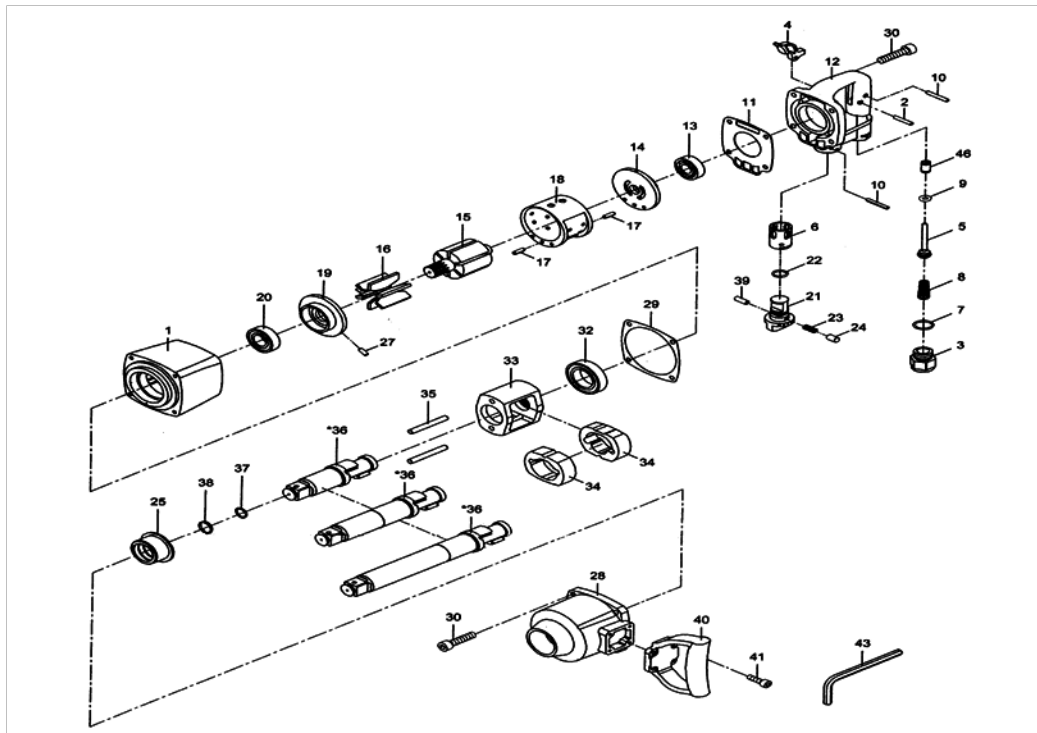

## RT 47-4072L8 - 1" IMPACT WRENCH

SI.NO	PART NO	DESCRIPTION	QTY	SI.NO	PART NO	DESCRIPTION	QTY
1	SRT 47-4072L8 -01	MOTOR HOUSING	1	23	SRT 47-4072L8 -23	SPRING	1
2	SRT 47-4072L8 -02	PIN	1	24	SRT 47-4072L8 -24	PIN	1
3	SRT 47-4072L8 -03	AIR INLET	1	25	SRT 47-4072L8 -25	ANVIL BUSHING	1
4	SRT 47-4072L8 -04	TRIGGER	1	26	SRT 47-4072L8 -27	SPRING PIN	1
5	SRT 47-4072L8 -05	VALVE STEM	1	27	SRT 47-4072L8 -28	HAMMER CASE	1
6	SRT 47-4072L8 -06	REVERSE VALVE BUSHING	1	28	SRT 47-4072L8 -29	GASKET	1
7	SRT 47-4072L8 -07	O - RING	1	29	SRT 47-4072L8 -30	SCREW	8
8	SRT 47-4072L8 -08	VALVE SPRING	1	30	SRT 47-4072L8 -32	BALL BEARING	1
9	SRT 47-4072L8 -09	O - RING	1	31	SRT 47-4072L8 -33	HAMMER CAGE	1
10	SRT 47-4072L8 -10	SPRING PIN	2	32	SRT 47-4072L8 -34	HAMMER	2
11	SRT 47-4072L8 -11	GASKET	1	33	SRT 47-4072L8 -35	HAMMER PIN	2
12	SRT 47-4072L8 -12	REAR COVER	1	34	SRT 47-4072L8 -36	ANVIL 1"	1
13	SRT 47-4072L8 -13	BALL BEARING	1	35	SRT 47-4072L8 -36	ANVIL 6"	1
14	SRT 47-4072L8 -14	REAR END PLATE	1	36	SRT 47-4072L8 -36	ANVIL 8"	1
15	SRT 47-4072L8 -15	ROTOR	1	37	SRT 47-4072L8 -37	O - RING	1
16	SRT 47-4072L8 -16	ROTOR BLADE	1	38	SRT 47-4072L8 -38	RETAINER RING	1
17	SRT 47-4072L8 -17	SPRING PIN	2	39	SRT 47-4072L8 -39	SPRING PIN	1
18	SRT 47-4072L8 -18	CYLINDER	1	40	SRT 47-4072L8 -40	DEAD HANDLE	1
19	SRT 47-4072L8 -19	FRONT END PLATE	1	41	SRT 47-4072L8 -41	SCREW	4
20	SRT 47-4072L8 -20	BALL BEARING	1	42	SRT 47-4072L8 -43	HEX.KEY WRENCH	1
21	SRT 47-4072L8 -21	AIR REGULATOR	1	43	SRT 47-4072L8 -46	VALVE BUSHING	1
22	SRT 47-4072L8 -22	O - RING	1				

**RAMSIVE TOOLS PVT.LTD.**

S.F.No:412, Tex park Road, Nehru Nagar, SITRA, Coimbatore-641014.

Phone: 91-422-2905003 - Mobile: 9047023253.