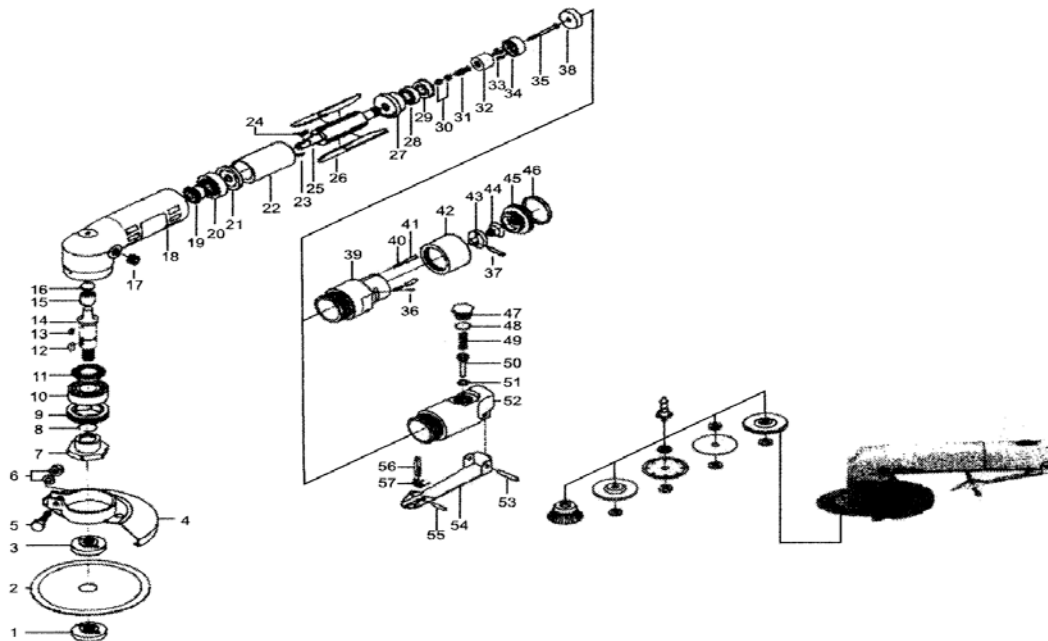

## RT 4S – ANGLE GRINDER

| SI.NO | PART NO   | DESCRIPTION                   | QTY | SI.NO | PART NO   | DESCRIPTION            | QTY |
|-------|-----------|-------------------------------|-----|-------|-----------|------------------------|-----|
| 1     | SRT 4S-01 | DISC NUT FOR 16mm HOLE        | 1   | 30    | SRT 4S-30 | ADJUST NUT             | 2   |
| 2     | SRT 4S-02 | 4" DISC 16mm HOLE             | 1   | 31    | SRT 4S-31 | SPRING                 | 1   |
| 3     | SRT 4S-03 | DISC RECEIVER FOR 16mm HOLE   | 1   | 32    | SRT 4S-32 | GOVERNOR BODY          | 1   |
| 4     | SRT 4S-04 | DISC COVER                    | 1   | 33    | SRT 4S-33 | BALL                   | 5   |
| 5     | SRT 4S-05 | HEXAGON SOCKET BOLT           | 1   | 34    | SRT 4S-34 | GOVERNOR VALVE         | 1   |
| 6     | SRT 4S-06 | SPRING WASHER M6& HEXAGON NUT | 1   | 35    | SRT 4S-35 | GOVERNOR ROD           | 1   |
| 7     | SRT 4S-07 | INNER FLANGE                  | 1   | 36    | SRT 4S-36 | FF PIN                 | 1   |
| 8     | SRT 4S-08 | RETAINING RING                | 1   | 37    | SRT 4S-37 | FF PIN                 | 1   |
| 9     | SRT 4S-09 | BEARING CAP                   | 1   | 38    | SRT 4S-38 | THROTTLE BUSHING       | 1   |
| 10    | SRT 4S-10 | BALL BEARING                  | 1   | 39    | SRT 4S-39 | THROTTLE BODY          | 1   |
| 11    | SRT 4S-11 | MAIN SHAFT BEVEL GEAR         | 1   | 40    | SRT 4S-40 | SPRING                 | 2   |
| 12    | SRT 4S-12 | KEY                           | 1   | 41    | SRT 4S-41 | AF PIN                 | 2   |
| 13    | SRT 4S-13 | KEY                           | 1   | 42    | SRT 4S-42 | THROTTLE HANDLE        | 1   |
| 14    | SRT 4S-14 | MAIN SHAFT BEVEL GEAR         | 1   | 43    | SRT 4S-43 | THROTTLE VALVE         | 1   |
| 15    | SRT 4S-15 | NEEDLE BEARING                | 1   | 44    | SRT 4S-44 | CONICAL SPRING         | 1   |
| 16    | SRT 4S-16 | WASHER                        | 1   | 45    | SRT 4S-45 | HOSE JOINT             | 1   |
| 17    | SRT 4S-17 | SOCKET OIL PLUG               | 1   | 46    | SRT 4S-46 | JOINT RING             | 1   |
| 18    | SRT 4S-18 | MOTOR CASE                    | 1   | 47    | SRT 4S-47 | VALVE SCREW            | 1   |
| 19    | SRT 4S-19 | ROTOR BEVEL GEAR              | 1   | 48    | SRT 4S-48 | O - RING               | 1   |
| 20    | SRT 4S-20 | BALL BEARING                  | 1   | 49    | SRT 4S-49 | SPRING                 | 1   |
| 21    | SRT 4S-21 | LOWER PLATE                   | 1   | 50    | SRT 4S-50 | THROTTLE VALVE         | 1   |
| 22    | SRT 4S-22 | CYLINDER                      | 1   | 51    | SRT 4S-51 | O - RING               | 1   |
| 23    | SRT 4S-23 | C SPRING ROLL PIN             | 1   | 52    | SRT 4S-52 | THROTTLE VALVE HOUSING | 1   |
| 24    | SRT 4S-24 | KEY                           | 1   | 53    | SRT 4S-53 | SPRING PIN             | 1   |
| 25    | SRT 4S-25 | ROTOR                         | 1   | 54    | SRT 4S-54 | VALVE LEVER            | 1   |
| 26    | SRT 4S-26 | BLADE                         | 4   | 55    | SRT 4S-55 | SPRING PIN             | 1   |
| 27    | SRT 4S-27 | UPPER PLATE                   | 1   | 56    | SRT 4S-56 | THROTTLE LEVER LOCK    | 1   |
| 28    | SRT 4S-28 | BALL BEARING                  | 1   | 57    | SRT 4S-57 | THRSION SPRING         | 1   |
| 29    | SRT 4S-29 | BEARING COVER                 | 1   |       |           |                        |     |