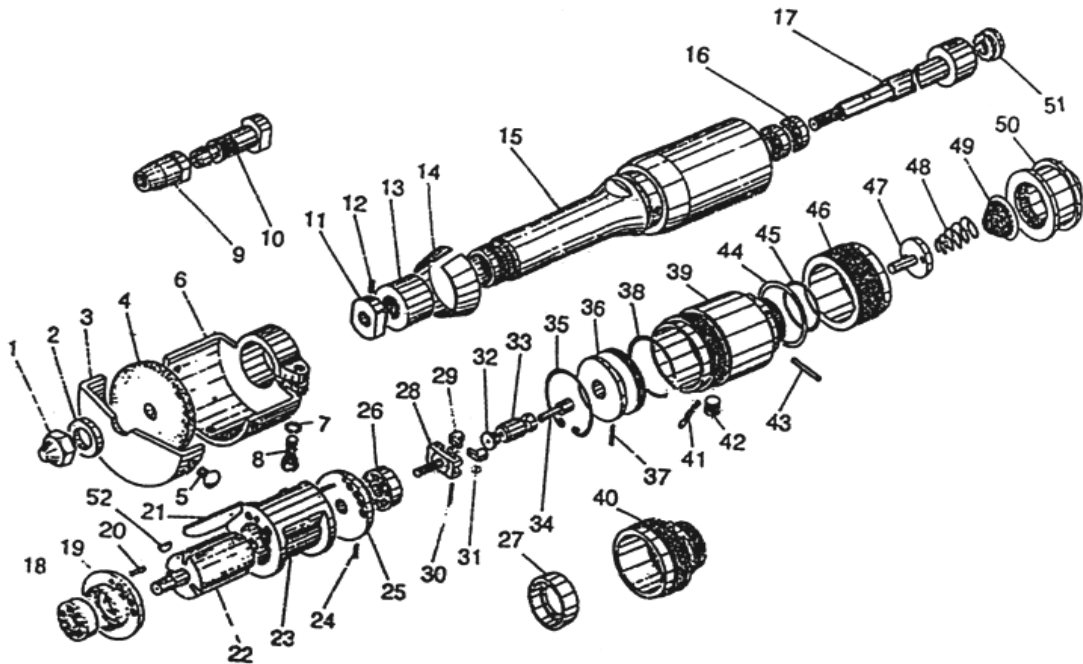

RT 50 - DIE GRINDER

SI.NO	PART NO	DESCRIPTION	QTY	SI.NO	PART NO	DESCRIPTION	QTY
1	SRT 50-01	ACORN NUT	1	27	SRT 50-27	BEARING CAP	1
2	SRT 50-02	OUTER WHEEL COLLAR	1	28	SRT 50-28	GOVERNER BODY	1
3	SRT 50-03	GUARD COVER	1	29	SRT 50-29	GOVERNER WEIGHT	1
4	SRT 50-04	GRINDING WHEEL	1	30	SRT 50-30	GOVERNER WEIGHT PIN	1
5	SRT 50-05	RD.HD. SCREW	3	31	SRT 50-31	GOVERNER WEIGHT SPACER	2
6	SRT 50-06	WHEEL GUARD	1	32	SRT 50-32	GOVERNER VALVE BUTTON	4
7	SRT 50-07	SPRING WASHER	1	33	SRT 50-33	GOVERNER VALVE CAGE	2
8	SRT 50-08	SCREW	1	34	SRT 50-34	GOVERNER VALVE	4
9	SRT 50-09	COLLET NUT	1	35	SRT 50-35	SPRING RETAINER	1
10	SRT 50-10	COLLET BODY	1	36	SRT 50-36	GOVERNER HOUSING	1
11	SRT 50-11	INNER WHEEL COLLAR	1	37	SRT 50-37	GOVERNER STOP PIN	1
12	SRT 50-12	SET SCREW	1	38	SRT 50-38	O - RING	1
13	SRT 50-13	BEARING CLAMP NUT	1	39	SRT 50-39	GOV.& THR. HOUSING	1
14	SRT 50-14	EXHAUST DEFLECTOR	1	40	SRT 50-40	THROTTLE HOUSING	1
15	SRT 50-15	ROTOR HOUSING	1	41	SRT 50-41	OIL WICK 12" L	1
16	SRT 50-16	BALL BEARING	2	42	SRT 50-42	PLUG	1
17	SRT 50-17	SPINDLE	1	43	SRT 50-43	LOCK PIN	1
18	SRT 50-18	BALL BEARING	1	44	SRT 50-44	FRICTION PLATE	2
19	SRT 50-19	LOWER AND PLATE	1	45	SRT 50-45	O - RING	1
20	SRT 50-20	END PLATE DOWEL	2	46	SRT 50-46	THROTTLE SLEEVE	1
21	SRT 50-21	ROTOR BLADE	3	47	SRT 50-47	THROTTLE VALVE	1
22	SRT 50-22	ROTOR	1	48	SRT 50-48	THROTTLE SPRING	1
23	SRT 50-23	CYLINDER LINER	1	49	SRT 50-49	STRAINER	1
24	SRT 50-24	PIN	1	50	SRT 50-50	AIR INLET BUSHING	1
25	SRT 50-25	UPPER END PLATE	1	51	SRT 50-51	SPINDLE COUPLING	1
26	SRT 50-26	BALL BEARING	1	52	SRT 50-52	ROTOR KEY	1

RAMSIVE TOOLS PVT.LTD.

S.F.No:412, Tex park Road, Nehru Nagar, SITRA, Coimbatore-641014.

Phone: 91-422-2905003 - Mobile: 9047023253.