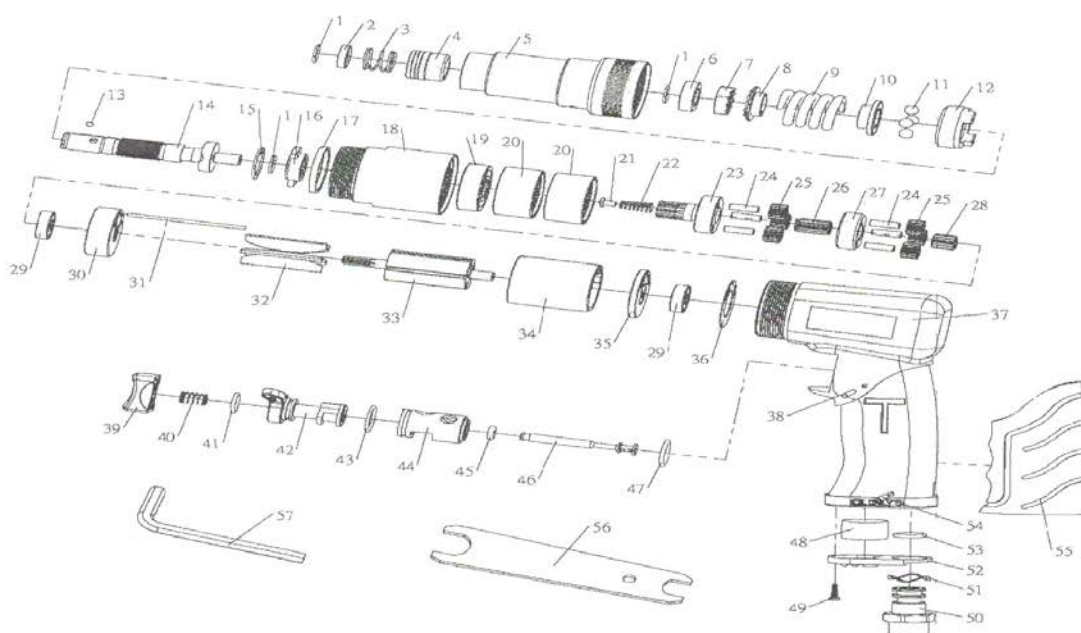

RT 5022 – 1/4 ” SCREW DRIVER

SI.NO	PART NO	DESCRIPTION	QTY	SI.NO	PART NO	DESCRIPTION	QTY
1	SRT 5022-01	RETAINING RING	3	30	SRT 5022-30	FRONT PLATE	1
2	SRT 5022-02	WASHER	1	31	SRT 5022-31	PIN	1
3	SRT 5022-03	SPRING	1	32	SRT 5022-32	ROTOR BLADE	5
4	SRT 5022-04	BALL RETAINER	1	33	SRT 5022-33	ROTOR	1
5	SRT 5022-05	CLUTCH HOUSING	1	34	SRT 5022-34	CYLINDER	1
6	SRT 5022-06	SPACER	1	35	SRT 5022-35	END PLATE	1
7	SRT 5022-07	ADJUST NUT	1	36	SRT 5022-36	CYLINDER WASHER	1
8	SRT 5022-08	WASHER	1	37	SRT 5022-37	HOUSING	1
9	SRT 5022-09	SPRING	1	38	SRT 5022-38	PIN	1
10	SRT 5022-10	WASHER	1	39	SRT 5022-39	TRIGGER	1
11	SRT 5022-11	STEEL BALL	4	40	SRT 5022-40	SPRING	1
12	SRT 5022-12	CLUTCH CARRIER	1	41	SRT 5022-41	O - RING	1
13	SRT 5022-13	STEEL BALL	1	42	SRT 5022-42	REVERSE VALVE	1
14	SRT 5022-14	CAM SPINDLE	1	43	SRT 5022-43	O - RING	1
15	SRT 5022-15	INTERNAL STOP RING	1	44	SRT 5022-44	REVERSE VALVE BUSH	1
16	SRT 5022-16	DRIVE DOG	1	45	SRT 5022-45	O - RING	1
17	SRT 5022-17	RING	1	46	SRT 5022-46	THROTTLE VALVE	1
18	SRT 5022-18	CLAMP NUT	1	47	SRT 5022-47	O - RING	1
19	SRT 5022-19	BALL BEARING	1	48	SRT 5022-48	MUFFLER	1
20	SRT 5022-20	INTERNAL GEAR	1	49	SRT 5022-49	TAPING SCREW	1
21	SRT 5022-21	SPRING GUIDE	1	50	SRT 5022-50	AIR INLET	1
22	SRT 5022-22	CONE SPRING	1	51	SRT 5022-51	WAVE WASHER	1
23	SRT 5022-23	WORK SPINDLE	1	52	SRT 5022-52	EXHAUST DIFFUSER	1
24	SRT 5022-24	NEEDLE ROLLER	3	53	SRT 5022-53	O - RING	1
25	SRT 5022-25	IDELR GEAR	6	54	SRT 5022-54	PIN	1
26	SRT 5022-26	REDUCTION GEAR	1	55	SRT 5022-55	COVER	1
27	SRT 5022-27	REDUTION SPINDLE	1	56	SRT 5022-56	WRENCH	1
28	SRT 5022-28	PINION GEAR	1	57	SRT 5022-57	HEXAGON WRENCH KEY	1
29	SRT 5022-29	BEARING	2				

RAMSIVE TOOLS PVT.LTD.

S.F.No:412, Tex park Road, Nehru Nagar, SITRA, Coimbatore-641014.

Phone: 91-422-2905003 - Mobile: 9047023253.