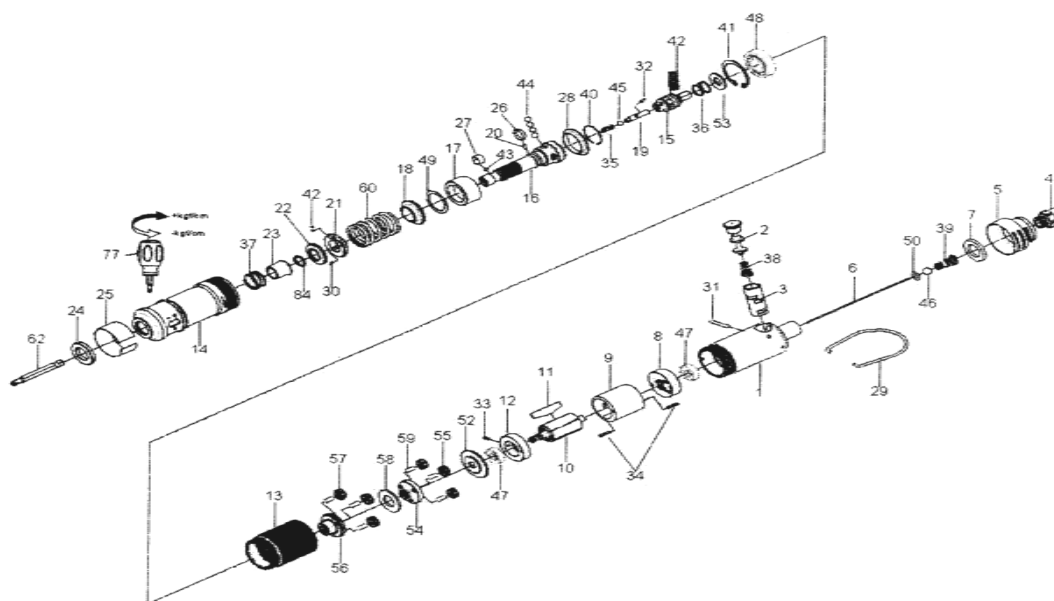

RT 5024 - SHUT OFF SCREW DRIVER

SI.NO	PART NO	DESCRIPTION	QTY	SI.NO	PART NO	DESCRIPTION	QTY
1	SRT 5024-01	HOUSING ASSEMBLY	1	32	SRT 5024-32	PIN	1
2	SRT 5024-02	REVERSE VALVE	1	33	SRT 5024-33	SPRING PIN	1
3	SRT 5024-03	REVERSE VALVE BUSHING	1	34	SRT 5024-34	SPRING PIN	2
4	SRT 5024-04	AIR INLET	1	35	SRT 5024-35	SPRING	0
5	SRT 5024-05	EXHAUST DEFLECTOR	1	36	SRT 5024-36	SPRING	1
6	SRT 5024-06	THROTTLE VALVE PLUNGER	1	37	SRT 5024-37	SPRING	1
7	SRT 5024-07	MUFFLER ELEMMENT	1	38	SRT 5024-38	SPRING	1
8	SRT 5024-08	REAR END PLATE	1	39	SRT 5024-39	SPRING	1
9	SRT 5024-09	CYLINDER	1	40	SRT 5024-40	RETAINER	1
10	SRT 5024-10	ROTOR	1	41	SRT 5024-41	RETAINER	1
11	SRT 5024-11	ROTOR BLADE	5	42	SRT 5024-42	STEEL BALL	24
12	SRT 5024-12	FREONT END PLATE	1	43	SRT 5024-43	STEEL BALL	1
13	SRT 5024-13	GEAR HOUSING	1	44	SRT 5024-44	STEEL BALL	4
14	SRT 5024-14	HAMMER CASE	1	45	SRT 5024-45	STEEL BALL	1
15	SRT 5024-15	CAM SPINDLE	1	46	SRT 5024-46	STEEL BALL	1
16	SRT 5024-16	STANDARD ANVIL	1	47	SRT 5024-47	BALL BEARING	2
17	SRT 5024-17	CAM RING	1	48	SRT 5024-48	BALL BEARING	1
18	SRT 5024-18	SPRING COLLAR	1	49	SRT 5024-49	GASKET	1
19	SRT 5024-19	DRIVING SHAFT	1	50	SRT 5024-50	O - RING	1
20	SRT 5024-20	PIN	1	51	SRT 5024-52	WASHER	1
21	SRT 5024-21	ADJUSTMENT UNIT	1	52	SRT 5024-53	WASHER	3
22	SRT 5024-22	ADJUSTMENT LOCK RING	1	53	SRT 5024-54	WORK SPINDER	1
23	SRT 5024-23	BUSHING	1	54	SRT 5024-55	PLANER GEAR	3
24	SRT 5024-24	RETAINER	1	55	SRT 5024-56	WORK SPINDER	1
25	SRT 5024-25	ADJSUTMENT COVER	1	56	SRT 5024-57	PLANET GEAR	3
26	SRT 5024-26	BAND	1	57	SRT 5024-58	WASHER	1
27	SRT 5024-27	BAND	1	58	SRT 5024-59	PIN	1
28	SRT 5024-28	BALL HOLDER	1	59	SRT 5024-60	SPRING	1
29	SRT 5024-29	HANGER	1	60	SRT 5024-62	BIT	1
30	SRT 5024-30	PIN	1	61	SRT 5024-77	SCREW DRIVER	1
31	SRT 5024-31	PIN	1	62	SRT 5024-84	RETAINER	1

RAMSIVE TOOLS PVT.LTD.

S.F.No:412, Tex park Road, Nehru Nagar, SITRA, Coimbatore-641014.

Phone: 91-422-2905003 - Mobile: 9047023253.