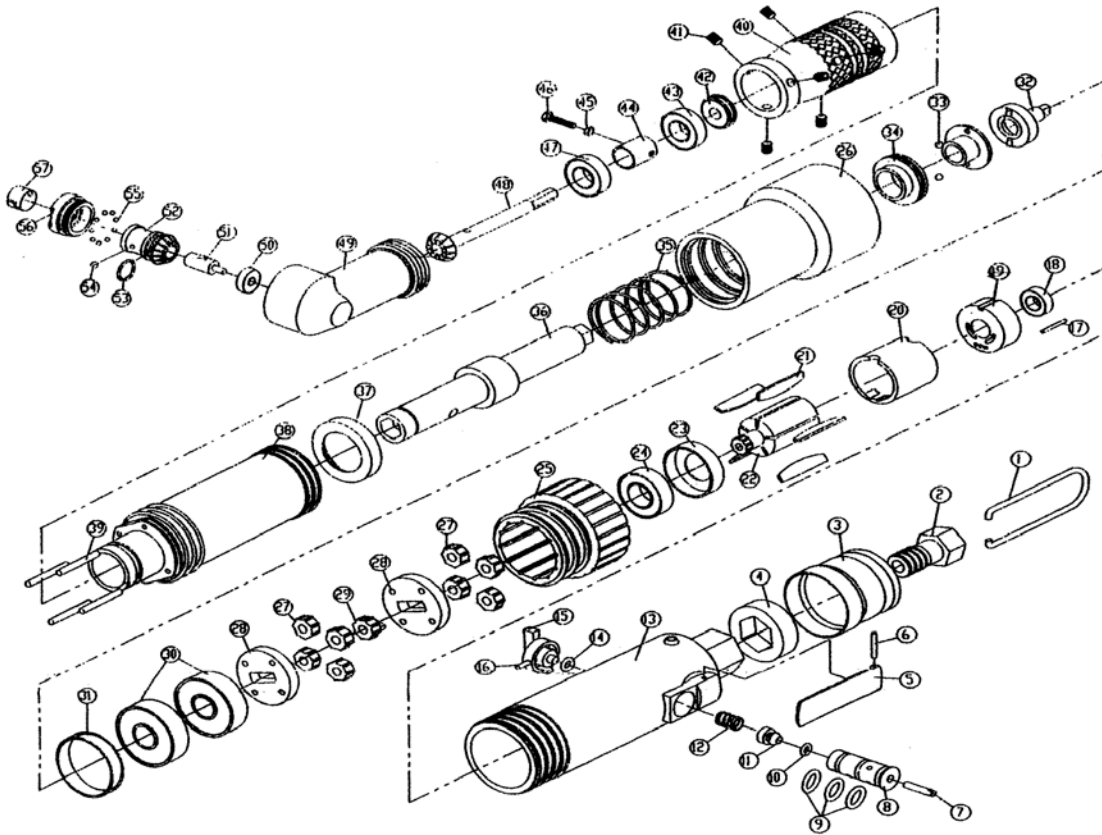

RT 504 - IMPACT SCREW DRIVER

SI.NO	PART NO	DESCRIPTION	QTY	SI.NO	PART NO	DESCRIPTION	QTY	SI.NO	PART NO	DESCRIPTION	QTY
1	SRT 504-01	HANGER	1	20	SRT 504-20	CYLINDER	1	39	SRT 504-39	PIN	4
2	SRT 504-02	INLET BUSH	1	21	SRT 504-21	ROTOR PROFELLER	5	40	SRT 504-40	ADJUST DIAL	1
3	SRT 504-03	BLOW COVER	1	22	SRT 504-22	ROTOR	1	41	SRT 504-41	SCREW	6
4	SRT 504-04	EXHAUST REFLECTOR	1	23	SRT 504-23	END PLATE(FRONT)	1	42	SRT 504-42	FIX SCREW	1
5	SRT 504-05	LEVER	1	24	SRT 504-24	BEARING	1	43	SRT 504-43	BEARING	1
6	SRT 504-06	PIN	1	25	SRT 504-25	INTERNAL GEAR	1	44	SRT 504-44	FIX COVER	1
7	SRT 504-07	PIN	1	26	SRT 504-26	GEAR CASE	1	45	SRT 504-45	NUT	1
8	SRT 504-08	VALVE BODY	1	27	SRT 504-27	FREE GEAR	8	46	SRT 504-46	FIX SCREW	1
9	SRT 504-09	INLET WASHER	3	28	SRT 504-28	GEAR FRAME	1	47	SRT 504-47	BEARING	1
10	SRT 504-10	O-RING	1	29	RS504-29	FREE GEAR	1	48	SRT 504-48	BEVEL	1
11	SRT 504-11	VALVE	1	30	SRT 504-30	BEARING	2	49	SRT 504-49	ANGLE HOUSING	1
12	SRT 504-12	SPILING	1	31	SRT 504-31	BEARING SPACER	1	50	SRT 504-50	BEARING	1
13	SRT 504-13	FRAME	1	32	SRT 504-32	CLUTCH	1	51	SRT 504-51	BEARING	1
14	SRT 504-14	O-RING	1	33	SRT 504-33	CAM CLUTCH BALL	2	52	SRT 504-52	GEARED SPINDLE	1
15	SRT 504-15	REVERSE VALVE	1	34	SRT 504-34	BALL SEAT	1	53	SRT 504-53	O-RING	1
16	SRT 504-16	PIN	1	35	SRT 504-35	SPILING	1	54	SRT 504-54	BALL	1
17	SRT 504-17	PIN	1	36	SRT 504-36	SPILING(FRONT)	1	55	SRT 504-55	ROTOR BALL	9
18	SRT 504-18	BALL BEARING	1	37	SRT 504-37	SPILING RECEIVER	1	56	SRT 504-56	LOCK RING	1
19	SRT 504-19	END PLATE(BACK)	1	38	SRT 504-38	CLUTCH COVER	1	57	SRT 504-57	RING	1

RAMSIVE TOOLS PVT.LTD.

S.F.No:412, Tex park Road, Nehru Nagar, SITRA, Coimbatore-641014.

Phone: 91-422-2905003 - Mobile: 9047023253.