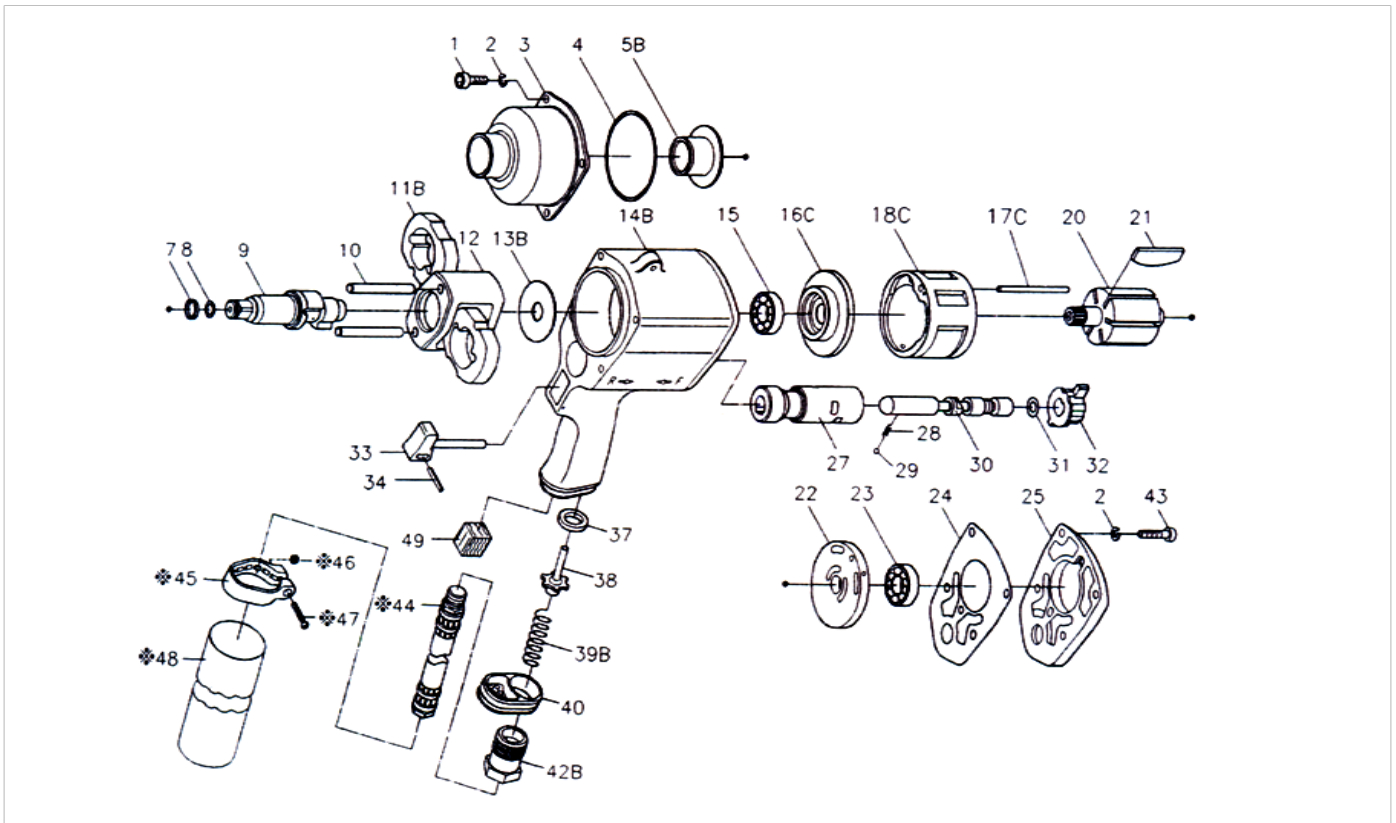

RT 507EX - 1/2" IMPACT WRENCH

SI.NO	PART NO	DESCRIPTION	QTY	SI.NO	PART NO	DESCRIPTION	QTY
1	SRT 507EX -01	CAP SCREW	4	25	SRT 507EX -27	VALVE SLEEVE	1
2	SRT 507EX -02	SPRING WASHER	8	26	SRT 507EX -28	SPRING	1
3	SRT 507EX -03	HAMMER CASE	1	27	SRT 507EX -29	STEEL BALL	1
4	SRT 507EX -04	O - RING	1	28	SRT 507EX -30	REVERSE VALVE	1
5	SRT 507EX -05B	BUSHING	1	29	SRT 507EX -31	O - RING	1
6	SRT 507EX -07	ANVIL COLLAR	1	30	SRT 507EX -32	REGULATOR	1
7	SRT 507EX -08	O - RING	1	31	SRT 507EX -33	TRIGGER	1
8	SRT 507EX -09	ANVIL	1	32	SRT 507EX -34	SPRING PIN	1
9	SRT 507EX -09	2' ANVIL	1	33	SRT 507EX -37	BUSHING	1
10	SRT 507EX -10	HAMMER PIN	2	34	SRT 507EX -38	VALVE STEM	1
11	SRT 507EX -11B	HAMMER	2	35	SRT 507EX -39B	SPRING	1
12	SRT 507EX -12	HAMMER CAGE	1	36	SRT 507EX -40	EXHAUST DEFLECTOR	1
13	SRT 507EX -13B	REAR WASHER	1	37	SRT 507EX -42A	AIR INLET (1/4" PT)	1
14	SRT 507EX -14B	MOTOR HOUSING	1	38	SRT 507EX -42B	AIR INLET (1/4" PF)	1
15	SRT 507EX -15	BALL BEARING	1	39	SRT 507EX -42C	AIR INLET (1/4" NPT)	1
16	SRT 507EX -16C	FRONT END PLATE	1	40	SRT 507EX -43	CP SCREW	4
17	SRT 507EX -17C	PIN	1	41	SRT 507EX -44A	LEAD HOSE (1/4" PF)	1
18	SRT 507EX -18C	CYLINDER	1	42	SRT 507EX -44B	LEAD HOSE (1/4" PT)	1
19	SRT 507EX -20	ROTOR	1	43	SRT 507EX -44C	LEAD HOSE (1/4" NPT)	1
20	SRT 507EX -21	ROTOR BLADE	6	44	SRT 507EX -45	HOSE CLAMPER	1
21	SRT 507EX -22	REAR END PLATE	1	45	SRT 507EX -46	HEX.NUT	1
22	SRT 507EX -23	BALL BEARING	1	46	SRT 507EX -47	ROUND HEAD SCREW	1
23	SRT 507EX -24	REAR GASKET	1	47	SRT 507EX -48	EXHAUST HOSE	1
24	SRT 507EX -25	REAR COVER	1	48	SRT 507EX -49	MUFFLER	1

RAMSIVE TOOLS PVT.LTD.

S.F.No:412, Tex park Road, Nehru Nagar, SITRA, Coimbatore-641014.

Phone: 91-422-2905003 - Mobile: 9047023253.