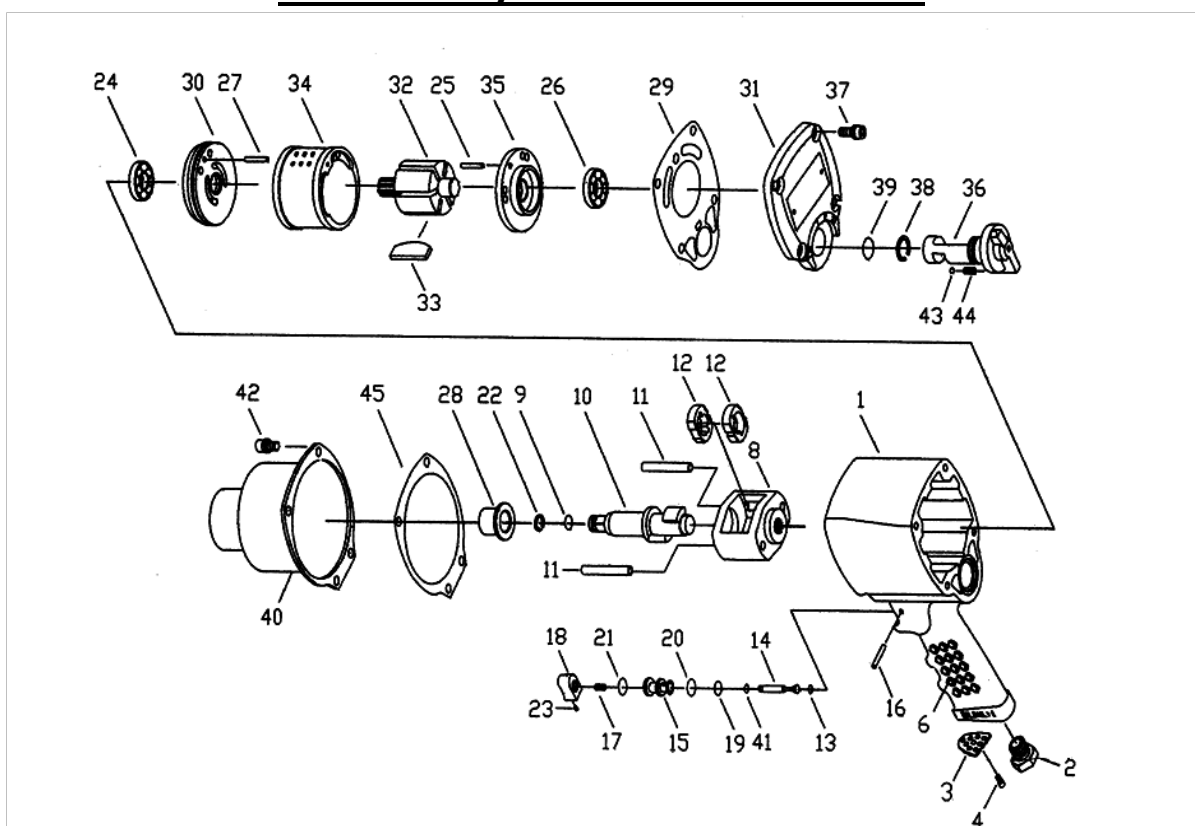

RT 508E - 3/4" IMPACT WRENCH

SI.NO	PART NO	DESCRIPTION	QTY	SI.NO	PART NO	DESCRIPTION	QTY
1	SRT 508E -01	HOUSING	1	24	SRT 508E-24	BALL BEARING	1
2	SRT 508E -01A	VALVE SLEEVE	1	25	SRT 508E-25	PIN	1
3	SRT 508E -02	AIR INLET	1	26	SRT 508E-26	BUSHING	1
4	SRT 508E -03	EXHAUST DEFLECTOR	1	27	SRT 508E-27	PIN	1
5	SRT 508E -04	SCREW	1	28	SRT 508E-28	BUSHING	1
6	SRT 508E -06	RUBBER GRIP	1	29	SRT 508E-29	GASKET	1
7	SRT 508E -08	HAMMER CAGE	1	30	SRT 508E-30	FRONT END PLATE	1
8	SRT 508E -09	O - RING	1	31	SRT 508E-31	REAR COVER	1
9	SRT 508E -10	ANVIL	1	32	SRT 508E-32	ROTOR	1
10	SRT 508E -10-1	ANVIL	1	33	SRT 508E-33	ROTOR BLADE	6
11	SRT 508E -11	HAMMER PIN	2	34	SRT 508E-34	CYLINDER	1
12	SRT 508E-12	HAMMER	2	35	SRT 508E-35	REAR END PLATE	1
13	SRT 508E-13	O - RING	1	36	SRT 508E-36	REGULATOR KNOB	1
14	SRT 508E-14	VALVE STEM	1	37	SRT 508E-37	SCREW & SPRING WASHER	1
15	SRT 508E-15	VALVE BUSHING	1	38	SRT 508E-38	INVERTED RETAINING RING	1
16	SRT 508E-16	SPRING PIN	1	39	SRT 508E-39	O - RING	1
17	SRT 508E-17	SPRING	1	40	SRT 508E-40	HOUSING COVER	1
18	SRT 508E-18	TRIGGER	1	41	SRT 508E-41	O - RING	1
19	SRT 508E-19	O - RING	1	42	SRT 508E-42	SCREW & SPRING WASHER	4
20	SRT 508E-20	O - RING	1	43	SRT 508E-43	STEEL BALL	1
21	SRT 508E-21	O - RING	1	44	SRT 508E-44	SPRING	1
22	SRT 508E-22	ANVIL COLLAR	1	45	SRT 508E-45	GASKET	1
23	SRT 508E-23	SET SCREW	1				

RAMSIVE TOOLS PVT.LTD.

S.F.No:412, Tex park Road, Nehru Nagar, SITRA, Coimbatore-641014.

Phone: 91-422-2905003 - Mobile: 9047023253.