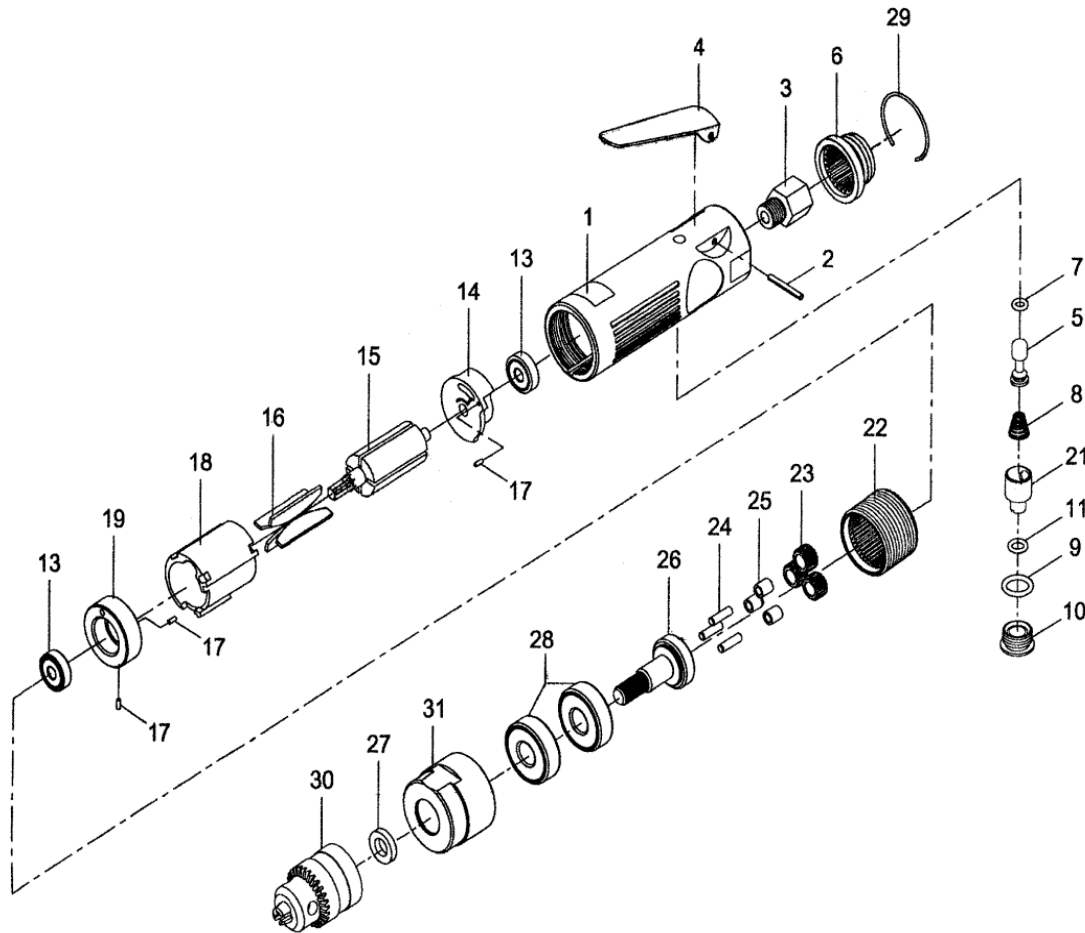

## RT 710 – 3/8” STRAIGHT AIR DRILL

SI.NO	PART NO	DESCRIPTION	QTY	SI.NO	PART NO	DESCRIPTION	QTY
1	SRT 710-01	MOTOR HOUSING	1	17	SRT 710-17	SPRING PIN	3
2	SRT 710-02	SPRING PIN	1	18	SRT 710-18	CYLINDER	1
3	SRT 710-03	AIR INLET	1	19	SRT 710-19	FRONT END PLATE	1
4	SRT 710-04	THROTTLE LEVER	1	21	SRT 710-21	AIR REGULATOR	1
5	SRT 710-05	VALVE STEM	1	22	SRT 710-22	INTERNAL GEAR	1
6	SRT 710-06	EXHAUST DIFFUSER	1	23	SRT 710-23	PLANET GEARS	3
7	SRT 710-07	O - RING	1	24	SRT 710-24	PIN	3
8	SRT 710-08	VALVE SPRING	1	25	SRT 710-25	BUSH	3
9	SRT 710-09	O - RING	1	26	SRT 710-26	WORK SPINDLE	1
10	SRT 710-10	THROTTLE VALVE PLUG	1	27	SRT 710-27	SPACER	1
11	SRT 710-11	O - RING	1	28	SRT 710-28	BALL BEARING	2
13	SRT 710-13	BALL BEARING	2	29	SRT 710-29	RETIANER RING	1
14	SRT 710-14	REAR END PLATE	1	30	SRT 710-30	3/8" KEY CHUCK	1
15	SRT 710-15	ROTOR	1	31	SRT 710-31	FRONT HOUSING	1
16	SRT 710-16	ROTOR BLADE	4				

**RAMSIVE TOOLS PVT.LTD.**

S.F.No:412, Tex park Road, Nehru Nagar, SITRA, Coimbatore-641014.

Phone: 91-422-2905003 - Mobile: 9047023253.