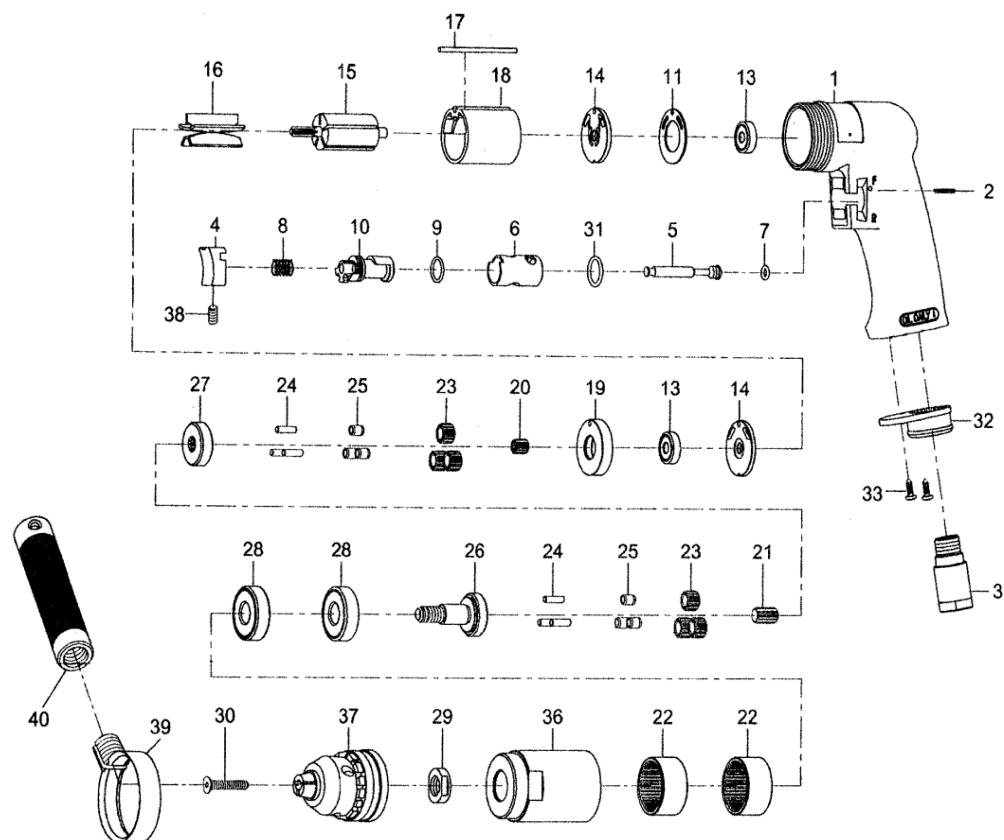

RT 724 – 1/2" REVERSIBLE AIR DRILL

SI.NO	PART NO	DESCRIPTION	QTY	SI.NO	PART NO	DESCRIPTION	QTY
1	SRT 724-01	MOTOR HOUSING	1	21	SRT 724-21	CENTER GEAR	1
2	SRT 724-02	SPRING PIN	1	22	SRT 724-22	INTERNAL GEAR	2
3	SRT 724-03	AIR INLET	1	23	SRT 724-23	PLANET GEAR	6
4	SRT 724-04	TRIGGER	1	24	SRT 724-24	PIN	6
5	SRT 724-05	VALVE STEM	1	25	SRT 724-25	BUSHING	6
6	SRT 724-06	REVERSE BUSHING	1	26	SRT 724-26	WORK SPINDLE	1
7	SRT 724-07	O - RING	1	27	SRT 724-27	REDUCTION SPINDLE	1
8	SRT 724-08	VALVE SPRING	1	28	SRT 724-28	BALL BEARING	2
9	SRT 724-09	O - RING	1	29	SRT 724-29	CHUCK SPACER	1
10	SRT 724-10	REVERSE LEVER	1	30	SRT 724-30	CHUCK SCREW	1
11	SRT 724-11	MOTOR GASKET	1	31	SRT 724-31	O - RING	1
13	SRT 724-12	BALL BEARING	2	32	SRT 724-32	EXHAUST DIFFUSER	1
14	SRT 724-13	END PLATE	2	33	SRT 724-33	SCREW	2
15	SRT 724-14	ROTOR	1	36	SRT 724-36	CLAMP NUT	1
16	SRT 724-15	ROTOR BLADE	5	37	SRT 724-37	KEY CHUCK	1
17	SRT 724-16	SPRING PIN	1	38	SRT 724-38	SET SCREW	1
18	SRT 724-17	CYLINDER	1	39	SRT 724-39	RETAINER	1
19	SRT 724-18	SPACER	1	40	SRT 724-40	HANDLE	1
20	SRT 724-19	PINION GEAR	1				

RAMSIVE TOOLS PVT.LTD.

S.F.No:412, Tex park Road, Nehru Nagar, SITRA, Coimbatore-641014.

Phone: 91-422-2905003 - Mobile: 9047023253.