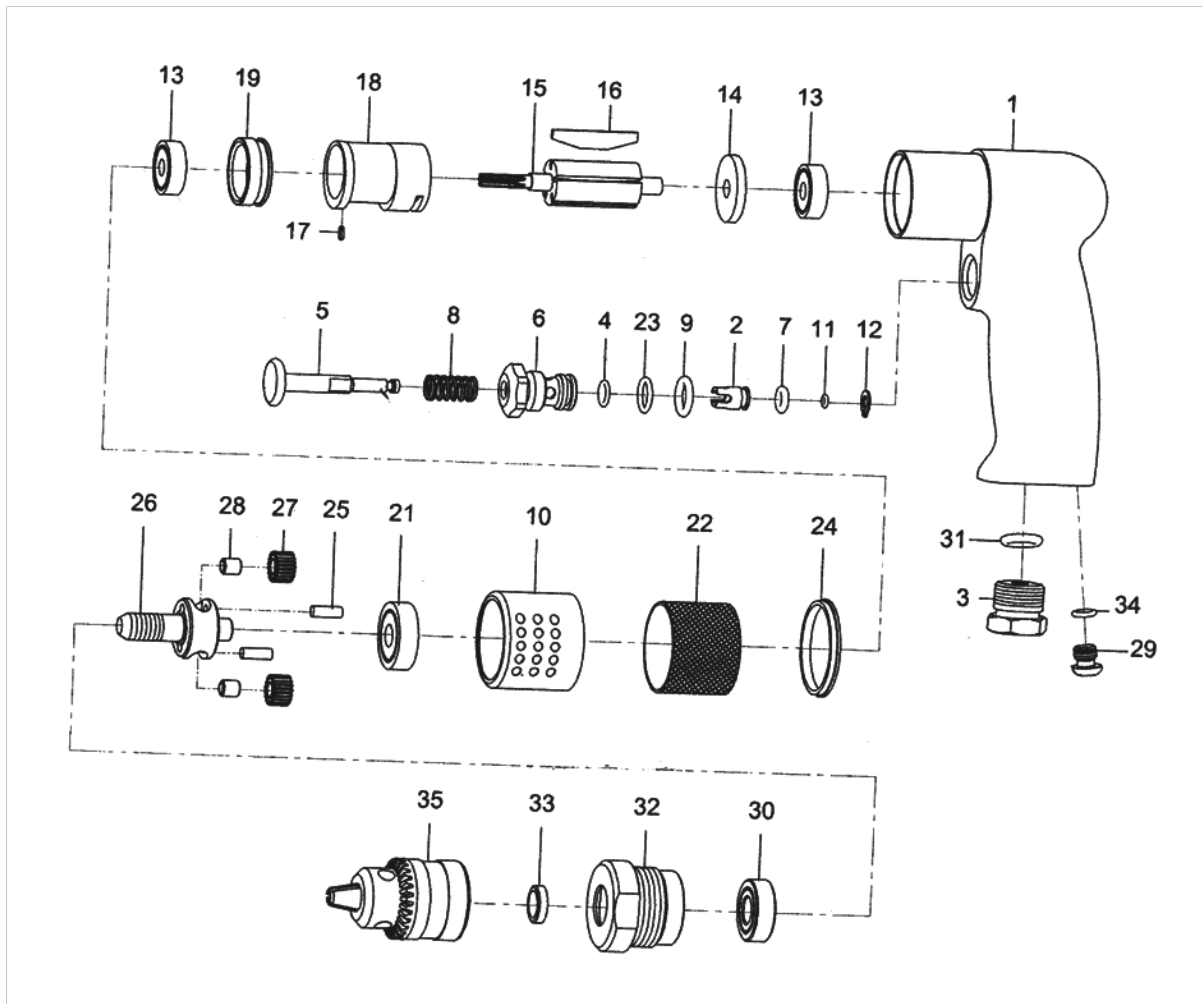

## RT 728 - 1/4 " STRAIGHT DRILL

SI.NO	PART NO	DESCRIPTION	QTY	SI.NO	PART NO	DESCRIPTION	QTY
1	SRT 728-01	MOTOR HOUSING	1	18	SRT 728-18	CYLINDER	1
2	SRT 728-02	THROTTLE	1	19	SRT 728-19	FRONT END PLATE	1
3	SRT 728-03	AIR INLET	1	21	SRT 728-21	BALL BEARING	1
4	SRT 728-04	O - RING	1	22	SRT 728-22	FILTER	1
5	SRT 728-05	TRIGGER	1	23	SRT 728-23	O - RING	1
6	SRT 728-06	VALVE BUSHING	1	24	SRT 728-24	RUBBER RING	1
7	SRT 728-07	O - RING	1	25	SRT 728-25	PIN	2
8	SRT 728-08	SPRING	1	26	SRT 728-26	CAGE	1
9	SRT 728-09	O - RING	1	27	SRT 728-27	GEAR	2
10	SRT 728-10	EXHAUST DEFLECTOR	1	28	SRT 728-28	BUSHING	2
11	SRT 728-11	O - RING	1	29	SRT 728-29	OIL SCREW	1
12	SRT 728-12	RETAINER RING	1	30	SRT 728-30	BALL BEARING	1
13	SRT 728-13	BALL BEARING	2	31	SRT 728-31	O - RING	1
14	SRT 728-14	REAR END PLATE	1	32	SRT 728-32	GEAR HOUSING	1
15	SRT 728-15	ROTOR	1	33	SRT 728-33	SPACER	1
16	SRT 728-16	ROTOR BLADE	5	34	SRT 728-34	O - RING	1
17	SRT 728-17	SPRING PIN	1	35	SRT 728-35	CHUCK	1

**RAMSIVE TOOLS PVT.LTD.**

S.F.No:412, Tex park Road, Nehru Nagar, SITRA, Coimbatore-641014.

Phone: 91-422-2905003 - Mobile: 9047023253.