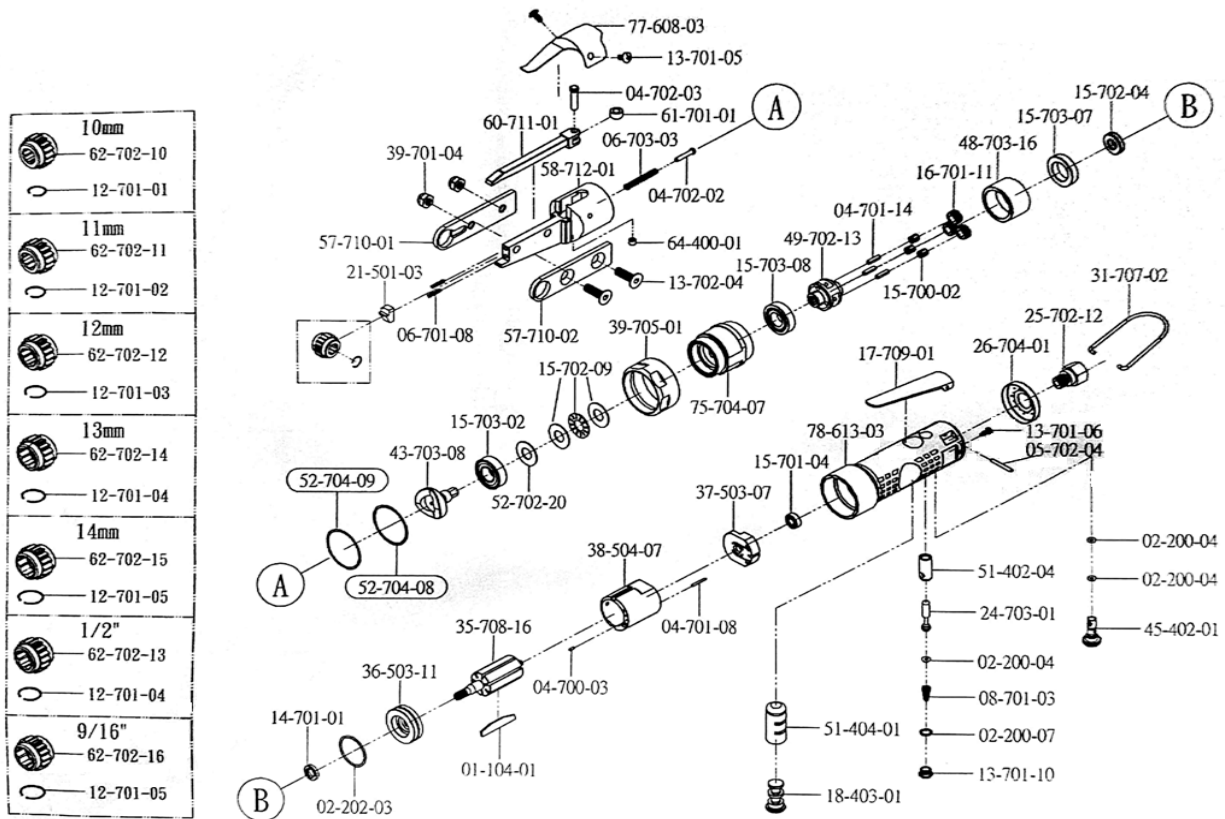

RT 814 LS – RATCHET WRENCH

PART NO	DESCRIPTION	QTY	PART NO	DESCRIPTION	QTY	PART NO	DESCRIPTION	QTY
SRT 01-104-01	ROTOR BLADE	7	SRT 15-701-04	BALL BEARING (696-22)	1	SRT 43-703-08	HAMMER CAM	1
SRT 02-200-04	O - RING (P4)	3	SRT 15-702-04	BALL BEARING (R6)	1	SRT 45-402-01	ADJUSTER	1
SRT 02-200-07	O - RING (P8x1.5)	1	SRT 15-702-09	BALL BEARING (1226)	1	SRT 48-703-16	GEAR RING	1
SRT 02-202-03	O - RING (AS-568-025)	1	SRT 15-703-02	BALL BEARING	1	SRT 49-702-13	GEAR SEAT	1
SRT 04-700-03	PIN (DIA 2x 6)	1	SRT 15-703-07	BALL BEARING (6804)	1	SRT 51-402-04	BUSHING	1
SRT 04-701-08	PIN (DIA 2x18)	1	SRT 15-703-08	BALL BEARING (16002)	1	SRT 51-404-01	BUSHING	1
SRT 04-701-14	PIN (DIA 4x14)	3	SRT 16-701-11	GEAR	3	SRT 52-702-20	WASHER	1
SRT 04-702-02	PIN	1	SRT 17-709-01	SWITCH LEVER	1	SRT 52-704-08	WASHER (T:0.6)	1
SRT 04-702-03	PIN	1	SRT 18-403-01	REVERSE VALVE	1	SRT 52-704-09	WASHER (T:0.4)	1
SRT 05-702-04	PIN (Dia 3x26)	1	SRT 21-501-03	CONTROLLER	1	SRT 57-710-01	ROD	1
SRT 06-701-08	SPRING	2	SRT 24-703-01	VALVE ROD	1	SRT 57-710-02	ROD	1
SRT 06-703-03	SPRING	1	SRT 25-702-12	AIR INLET	1	SRT 58-712-01	CAM CASE (L)	1
SRT 08-701-03	SPRING	1	SRT 26-704-01	MUFFLER	1	SRT 60-711-01	OPERATING ROD	1
SRT 12-701-01	RETAINING RING	1	SRT 31-707-02	HOOK	1	SRT 61-701-01	CAM SEAT	1
SRT 13-701-05	SCREW	2	SRT 35-708-16	ROTOR	1	SRT 62-702-10	RATCHET GEAR	1
SRT 13-701-06	SCREW	1	SRT 36-503-11	FRONT PLATE	1	SRT 64-400-01	OIL CUP	1
SRT 13-701-10	SCREW	1	SRT 37-503-07	REAR PLATE	1	SRT 75-704-07	FRONT CAP	1
SRT 13-702-04	SCREW	2	SRT 38-504-07	CYLINDER	1	SRT 77-608-03	REAR CAP	1
SRT 14-701-01	OIL SEAL	1	SRT 39-701-04	NUT (RH)	2	SRT 78-613.03	HANDLE	1
SRT 15-700-02	BALL BEARING	3	SRT 39-705-01	NUT (LH)	1			