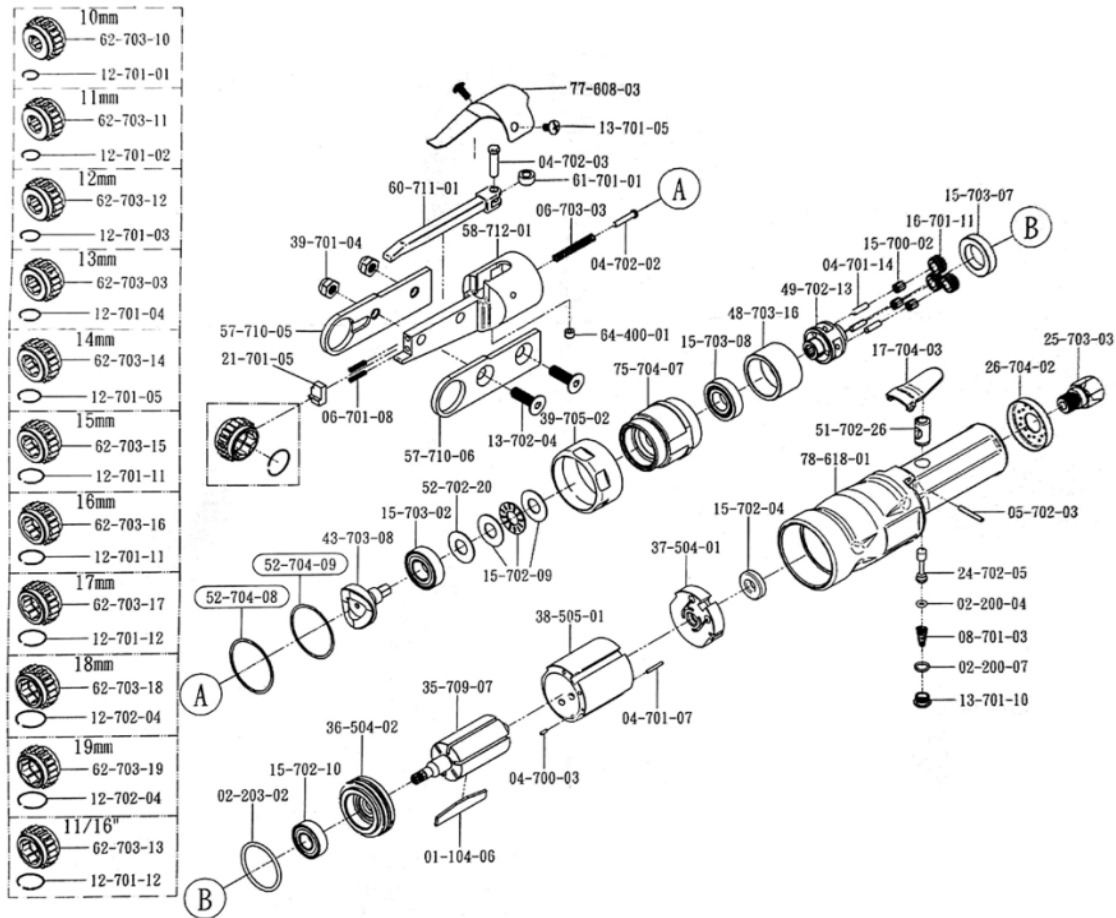

RT 819 LS – RATCHET WRENCH

PART NO	DESCRIPTION	QTY	PART NO	DESCRIPTION	QTY	PART NO	DESCRIPTION	QTY
SRT 01-104-01	ROTOR BLADE	6	SRT 15-702-04	BALL BEARING (R6)	1	SRT 43-703-08	HAMMER CAM	1
SRT 02-200-04	O - RING (P4)	1	SRT 15-702-09	BALL BEARING (1226)	1	SRT 48-703-16	GEAR RING	1
SRT 02-200-07	O - RING (P8x1.5)	1	SRT 15-702-10	BALL BEARING (6001))	1	SRT 49-702-13	GEAR SEAT	1
SRT 02-202-03	O - RING (AS-568-126)	1	SRT 15-703-02	BALL BEARING (6002)	1	SRT 51-702-26	BUSHING	1
SRT 04-700-03	PIN (DIA 2x 6)	1	SRT 15-703-07	BALL BEARING (6804)	1	SRT 52-702-20	WASHER	1
SRT 04-701-07	PIN (DIA 2x16)	1	SRT 15-703-08	BALL BEARING (16002)	1	SRT 52-704-08	WASHER (T:0.6)	1
SRT 04-701-14	PIN (DIA 4x14)	3	SRT 16-701-11	GEAR	3	SRT 52-704-09	WASHER (T:0.4)	1
SRT 04-702-02	PIN	1	SRT 17-704-03	SWITCH LEVER	1	SRT 57-710-05	ROD	1
SRT 04-702-03	PIN	1	SRT 21-701-05	CONTROLLER	1	SRT 57-710-06	ROD	1
SRT 05-702-03	PIN (Dia 3x24)	1	SRT 24-702-05	VALVE ROD	1	SRT 58-712-01	CAM CASE (L)	1
SRT 06-701-08	SPRING	2	SRT 25-703-03	AIR INLET (PT)	1	SRT 60-711-01	OPERATING ROD	1
SRT 06-703-03	SPRING	1	SRT 26-704-02	MUFFLER	1	SRT 61-701-01	CAM SEAT	1
SRT 08-701-03	SPRING	1	SRT 35-709-07	ROTOR	1	SRT 62-703-19	RATCHET GEAR	1
SRT 12-701-04	RETAINING RING	1	SRT 36-504-02	FRONT PLATE	1	SRT 64-400-01	OIL CUP	1
SRT 13-701-05	SCREW	2	SRT 37-504-01	REAR PLATE	1	SRT 75-704-07	FRONT CAP	1
SRT 13-701-10	SCREW	1	SRT 38-505-01	CYLINDER	1	SRT 77-608-03	REAR CAP	1
SRT 13-702-04	SCREW	2	SRT 39-701-04	NUT (RH)	2	SRT 78-618-01	HANDLE	1
SRT 15-700-02	BALL BEARING	3	SRT 39-705-02	NUT (LH)	1			

RAMSIVE TOOLS PVT.LTD.

S.F.No:412, Tex park Road, Nehru Nagar, SITRA, Coimbatore-641014.

Phone: 91-422-2905003 - Mobile: 9047023253.