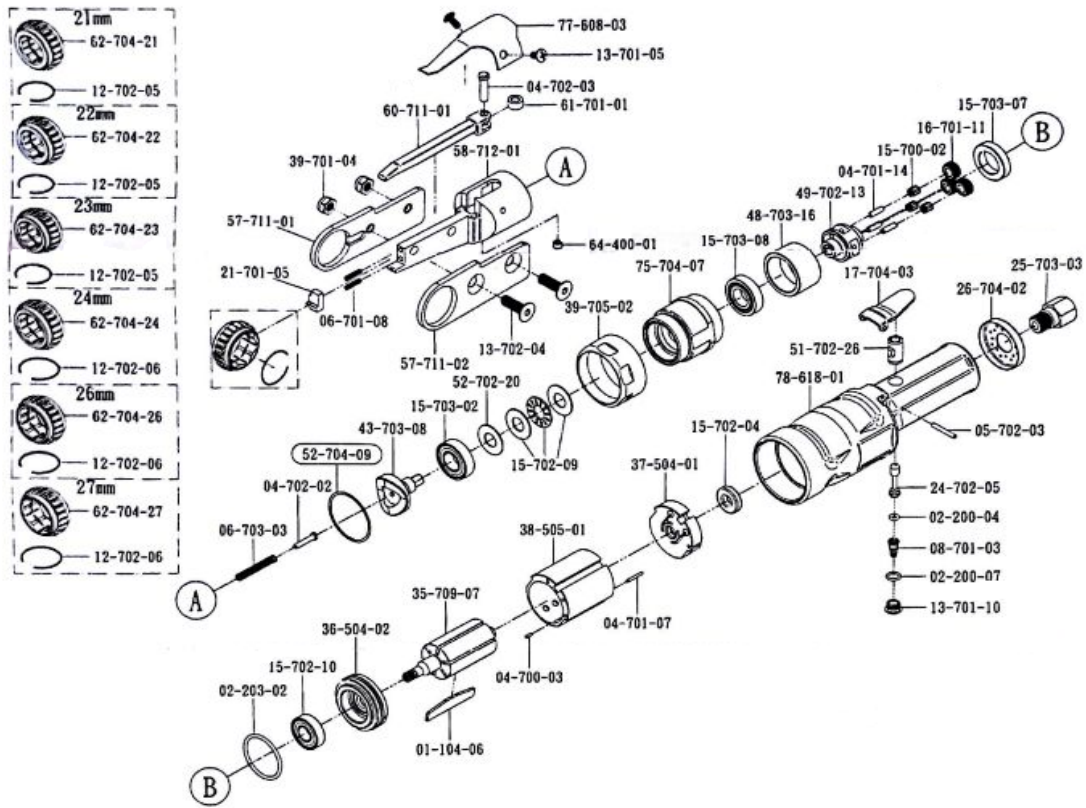

RT 827 LS – RATCHET WRENCH

SI.NO	PART NO	DESCRIPTION	QTY	SI.NO	PART NO	DESCRIPTION	QTY	SI.NO	PART NO	DESCRIPTION	QTY
1	SRT 01-104-06	ROTOR BLADE	6	19	SRT 15-702-04	BALL BEARING	1	37	SRT 43-703-08	HAMMER CAM	1
2	SRT 02-200-04	O - RING	1	20	SRT 15-702-09	BALL BEARING	1	38	SRT 48-703-16	GEAR RING	1
3	SRT 02-200-07	O - RING	1	21	SRT 15-702-10	BALL BEARING	1	39	SRT 49-702-13	GEAR SEAT	1
4	SRT 02-203-02	O - RING	1	22	SRT 15-703-02	BALL BEARING	1	40	SRT 51-702-26	BUSHING	1
5	SRT 04-700-03	PIN	1	23	SRT 15-703-07	BALL BEARING	1	41	SRT 52-702-20	WASHER	1
6	SRT 04-701-07	PIN	1	24	SRT 15-703-08	BALL BEARING	1	42	SRT 52-704-09	WASHER	1
7	SRT 04-701-14	PIN	3	25	SRT 16-701-11	GEAR	3	43	SRT 57-711-01	ROD	1
8	SRT 04-702-02	PIN	1	26	SRT 17-704-03	SWITCH LEVER	1	44	SRT 57-711-02	ROD	1
9	SRT 04-702-03	PIN	1	27	SRT 21-701-05	CONTROLLER	1	45	SRT 58-712-01	CAM CASE	1
10	SRT 05-702-03	PIN	1	28	SRT 24-702-05	VALVE ROD	1	46	SRT 60-711-01	OPERATING ROD	1
11	SRT 06-701-08	SPRING	2	29	SRT 25-703-03	AIR INLET (FT)	1	47	SRT 61-701-01	CAM SEAT	1
12	SRT 06-703-03	SPRING	1	30	SRT 26-704-02	MUFFLER	1	48	SRT 62-704-27	RATCHET GEAR	1
13	SRT 08-701-03	SPRING	1	31	SRT 35-709-07	ROTOR	1	49	SRT 64-400-01	OIL CUP	1
14	SRT 12-702-06	RETAININGRING	1	32	SRT 36-504-02	FRONT PLATE	1	50	SRT 75-704-07	FRONT CAP	1
15	SRT 13-701-05	SCREW	2	33	SRT 37-504-01	REAR PLATE	1	51	SRT 77-608-03	REAR CAP	1
16	SRT 13-701-10	SCREW	1	34	SRT 38-505-01	CYLINDER	1	52	SRT 78-618-01	HANDLE	1
17	SRT 13-702-04	SCREW	2	35	SRT 39-701-04	NUT (RH)	2				
18	SRT 15-700-02	BALL BEARING	3	36	SRT 39-705-02	NUT (LH)	1				

RAMSIVE TOOLS PVT.LTD.

S.F.No:412, Tex park Road, Nehru Nagar, SITRA, Coimbatore-641014.

Phone: 91-422-2905003 - Mobile: 9047023253.