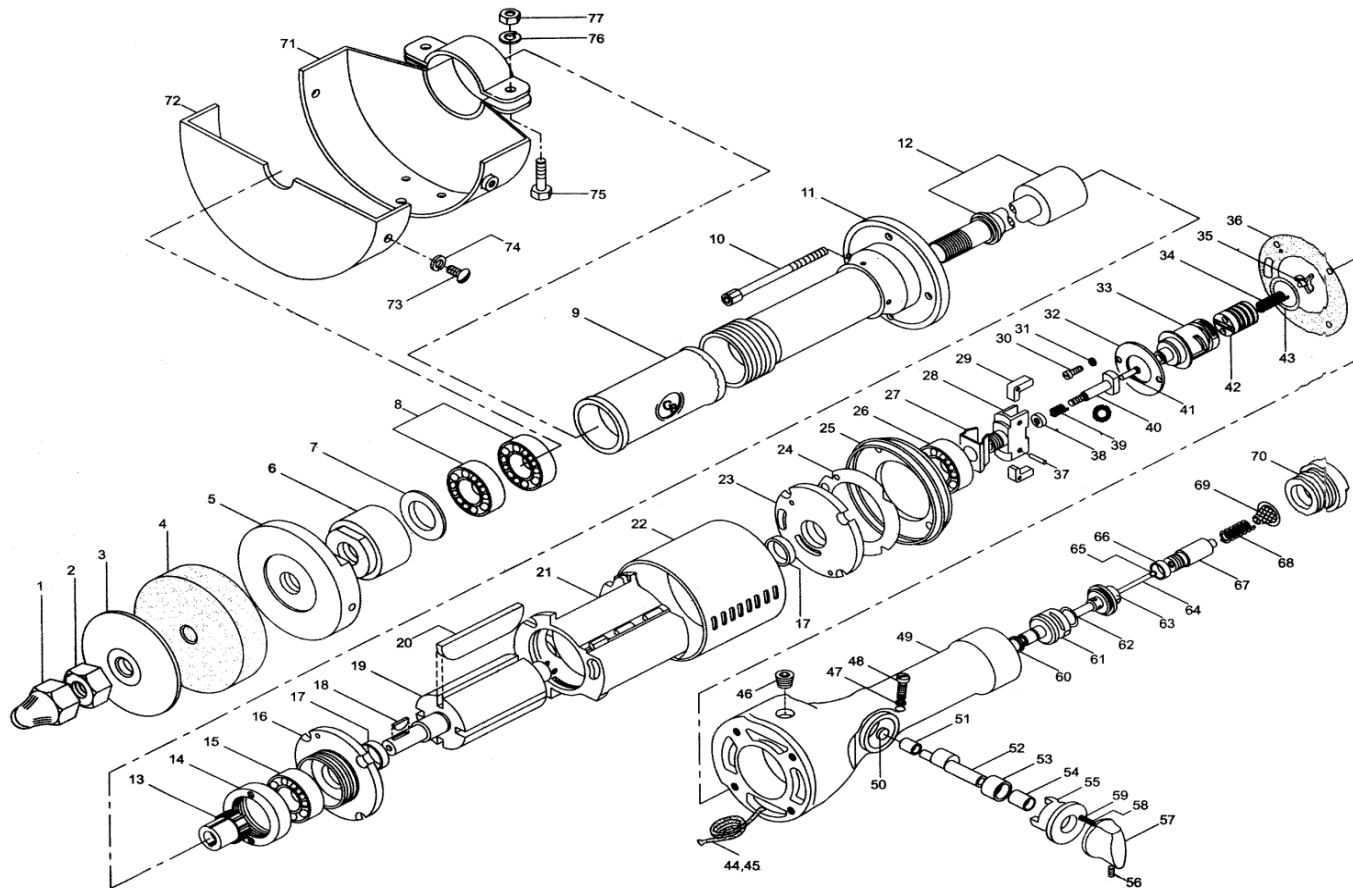

RT 920A – STRAIGHT GRINDER

RAMSIVE TOOLS PVT.LTD.

S.F.No:412, Tex park Road, Nehru Nagar, SITRA, Coimbatore-641014.

Phone: 91-422-2905003 - Mobile: 9047023253.

RT 920A – STRAIGHT GRINDER

SI.NO	PART NO	DESCRIPTION	QTY	SI.NO	PART NO	DESCRIPTION	QTY	SI.NO	PART NO	DESCRIPTION	QTY
1	SRT 920A-01	ACORN NUT	1	28	SRT 920A-28	GOVERNOR BODY	1	55	SRT 920A-51	NEEDLE BEARING	1
2	SRT 920A-02	SPINDLE NUT	1	29	SRT 920A-29	GOVERNOR WEIGHT	2	56	SRT 920A-52	THROTTLE SHAFT	1
3	SRT 920A-03	OUTER WHEEL COLLAR	1	30	SRT 920A-30	TENSION DISC SCREW	2	57	SRT 920A-53	NEEDLE BEARING	1
4	SRT 920A-04	GRINDING WHEEL	1	31	SRT 920A-31	LOCK WASHER	2	58	SRT 920A-54	NEEDLE BEARING	1
5	SRT 920A-05	INNER WHEEL COLLAR	1	32	SRT 920A-32	TENSION DISC	1	59	SRT 920A-55	CONTROL SLEEVE	1
6	SRT 920A-06	PACKING UNIT	1	33	SRT 920A-33	GOV.VALVE CAGE ASSEMBLY	1	60	SRT 920A-56	THROTTLE LEVER LOCK SCREW	1
7	SRT 920A-07	AIR SEAL WASHER	1	34	SRT 920A-33A	GOVERNOR CAGE	1	61	SRT 920A-57	THROTTLE LEVER	1
8	SRT 920A-08	BALL BEARING	2	35	SRT 920A-33B	INSERT	1	62	SRT 920A-58	THROTTLE LEVER SPRING	1
9	SRT 920A-09	SPINDLE HOUSING GRIP	1	36	SRT 920A-34	GOVERNOR VALVE SPRING	1	63	SRT 920A-59	STEEL BALL	1
10	SRT 920A-10	CLAMP BOLT	4	37	SRT 920A-35	GOV. VALVE SPRING RETAINER	1	64	SRT 920A-60	O - RING	1
11	SRT 920A-11	SPINDLE HOUSING	1	38	SRT 920A-36	THROTTLE HOUSING GASKET	1	65	SRT 920A-61	THROTTLE BUSHING	1
12	SRT 920A-12	SPINDLE	1	39	SRT 920A-37	GOV. WEIGHT PIN	2	66	SRT 920A-62	O - RING	1
13	SRT 920A-13	DRIVE COUPLING	1	40	SRT 920A-38	GOV. WEIGHT SPRING NUT	1	67	SRT 920A-63	MAIN POPPET VALVE	1
14	SRT 920A-14	BEARING CLAMP NUT	1	41	SRT 920A-39	GOV. WEIGHT SPRING	1	68	SRT 920A-64	POPPET VALVE PIN	1
15	SRT 920A-15	BALL BEARING	1	42	SRT 920A-40	GOV.PUSH PIN ASSEMBLY	1	69	SRT 920A-65	STEEL BALL	1
16	SRT 920A-16	LOWER END PLATE	1	43	SRT 920A-40A	PUSH PIN	1	70	SRT 920A-66	SPACER	1
17	SRT 920A-17	SAPCER	2	44	SRT 920A-40B	NYLOC INSERT	1	71	SRT 920A-67	SCREWED PIN	1
18	SRT 920A-18	WOODRUF SCREW	1	45	SRT 920A-41	GO.VALVE PIN	1	72	SRT 920A-68	THROTTLE SPRING	1
19	SRT 920A-19	ROTOR	1	46	SRT 920A-42	GOVERNOR VALVE	1	73	SRT 920A-69	AIR STAINER	1
20	SRT 920A-20	ROTOR BLADE	4	47	SRT 920A-43	O - RING PACKING	1	74	SRT 920A-70	INLET NIPPLE	1
21	SRT 920A-21	LINER	1	48	SRT 920A-44	OIL WICK (14")	1	75	SRT 920A-71	WHEEL GUARD	1
22	SRT 920A-22	EXHUAST DEFLECTOR	1	49	SRT 920A-45	OIL WICK (15")	1	76	SRT 920A-72	GUARD COVER	1
23	SRT 920A-23	UPPER END PLATE	1	50	SRT 920A-46	PLUG	1	77	SRT 920A-73	R.H.CAP SCREW	3
24	SRT 920A-24	END PLATE GASKET	1	51	SRT 920A-47	LOCK WASHER	1	78	SRT 920A-74	SPRING WASHER	3
25	SRT 920A-25	THROTTLE HOUSING CAP	1	52	SRT 920A-48	LOCK SCREW	1	79	SRT 920A-75	BOLT	2
26	SRT 920A-26	BALL BEARING	1	53	SRT 920A-49	STRAIGHT HANDLE	1	80	SRT 920A-76	SPRING WASHER	2
27	SRT 920A-27	GOV.WEIGHT PIN RETAINER	1	54	SRT 920A-50	SPACER	1	81	SRT 920A-77	NUT	2