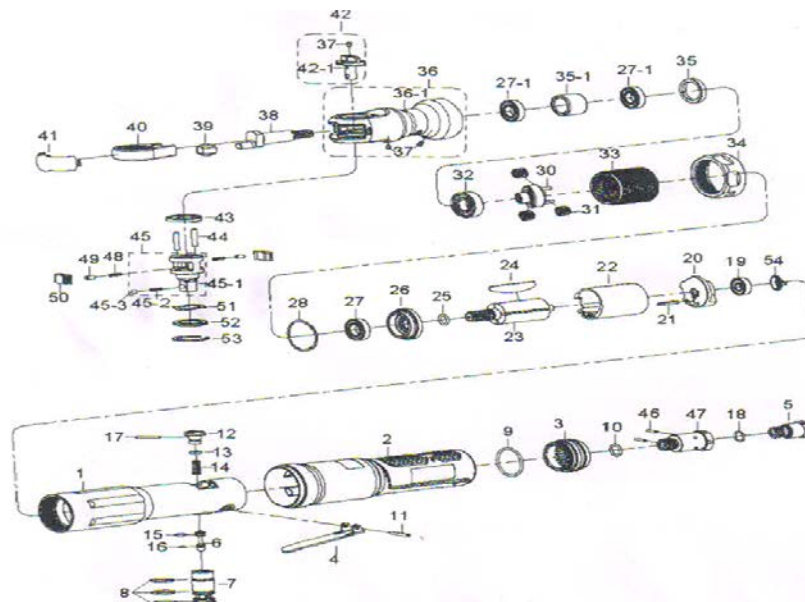

RT 9511 – RATCHET WRENCH

SI.NO	PART NO	DESCRIPTION	QTY	SI.NO	PART NO	DESCRIPTION	QTY
1	SRT 9511-01	MOTOR HOUSING	1	32	SRT 9511-32	BALL BEARING	1
2	SRT 9511-02	RUBBER GRIP	1	33	SRT 9511-33	RING GEAR	1
3	SRT 9511-03	EXHAUST DEFLECTOR	1	34	SRT 9511-34	COUPLING NUT	1
4	SRT 9511-04	TRIGGER	1	35	SRT 9511-35	BUSHING	1
5	SRT 9511-05	AIR INLET	1	36	SRT 9511-35-1	SPACER	1
6	SRT 9511-06	THROTTLE VALVE PLUNGER	1	37	SRT 9511-36	RATCHET HOUSING ASSMEBLY	1
7	SRT 9511-07	AIR REGULATOR	1	38	SRT 9511-36-1	RATCHET HOUSING	1
8	SRT 9511-08	O - RING	3	39	SRT 9511-37	GREASE FITTING	3
9	SRT 9511-09	O - RING	1	40	SRT 9511-38	CRANK SHAFT	1
10	SRT 9511-10	O - RING	1	41	SRT 9511-39	DRIVE BUSHING	1
11	SRT 9511-11	SPRING PIN	1	42	SRT 9511-40	RATCHET YOKE	1
12	SRT 9511-12	AIR REGULATOR	1	43	SRT 9511-41	RATCHET HOUSING COVER	1
13	SRT 9511-13	O - RING	1	44	SRT 9511-42	REVERSE KNOB ASSEMBLY	1
14	SRT 9511-14	SPRING	1	45	SRT 9511-42-1	REVERSE KNOB	1
15	SRT 9511-15	O - RING	1	46	SRT 9511-43	TRUST WASHER	1
16	SRT 9511-16	O - RING	1	47	SRT 9511-44	PIN	2
17	SRT 9511-17	SPRING PIN	1	48	SRT 9511-45	RATCHET ANVIL ASSEMBLY	1
18	SRT 9511-18	O - RING	1	49	SRT 9511-45-1	RATCHET ANVIL	1
19	SRT 9511-19	BALL BEARING	1	50	SRT 9511-45-2	STELL BALL SPRING	1
20	SRT 9511-20	REAR END PLATE	1	51	SRT 9511-45-3	STEEL BALL	1
21	SRT 9511-21	SPRING PIN	1	52	SRT 9511-46	SPRING PIN	2
22	SRT 9511-22	CYLINDER	1	53	SRT 9511-47	AIR INLET CONNECTOR	1
23	SRT 9511-23	ROTOR	1	54	SRT 9511-48	RATCHET SPRING	2
24	SRT 9511-24	ROTOR BLADE	4	55	SRT 9511-49	RATCHET LOCK PIN	2
25	SRT 9511-25	O - RING	1	56	SRT 9511-50	RATCHET PAWL	2
26	SRT 9511-26	FRONT END PLATE	1	57	SRT 9511-51	WAVE WASHER	1
27	SRT 9511-27	BALL BEARING	1	58	SRT 9511-52	TRUST WASHER	1
28	SRT 9511-27-1	BALL BEARING	2	59	SRT 9511-53	RETAINING RING	1
29	SRT 9511-28	SPACER	1	60	SRT 9511-54	END CAP	1
30	SRT 9511-30	WORK SPINDLE	1	61	SRT BN00TK	TUNE-UP KIT	1
31	SRT 9511-31	PLANET GEAR	3			(Incl.8(3).9.10.13.15.16.18)	