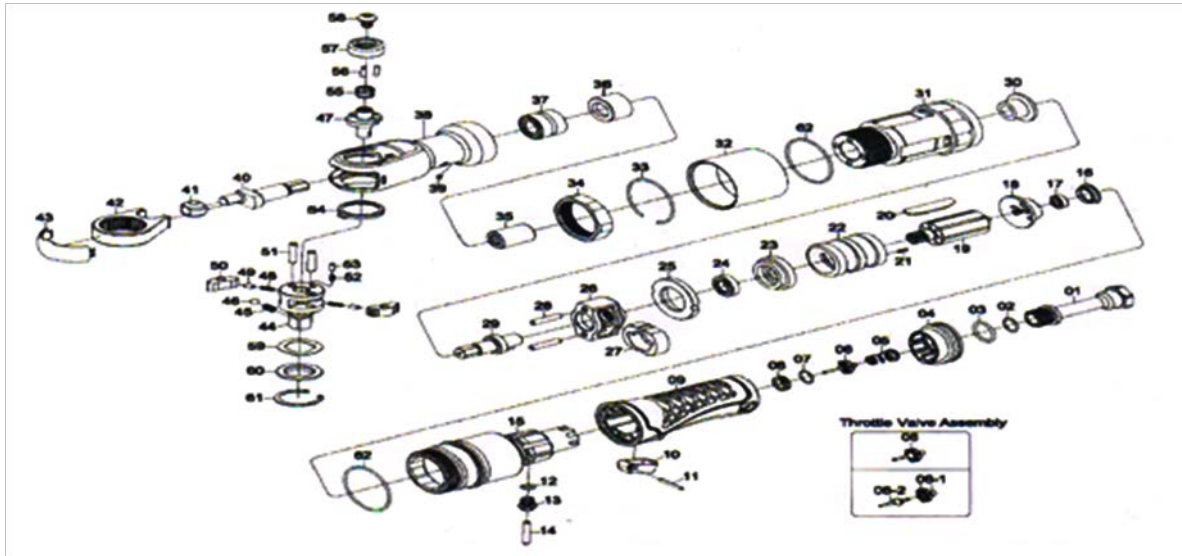

RT 9548 – IMPACT DRIVER

SI.NO	PART NO	DESCRIPTION	QTY	SI.NO	PART NO	DESCRIPTION	QTY
1	SRT 9548 -01	AIR INLET	1	34	SRT 9548 -32	RUBBER RING	1
2	SRT 9548 -02	O - RING	1	35	SRT 9548 -33	SOCKET RETAINER	1
3	SRT 9548 -03	O - RING	1	36	SRT 9548 -34	LOCK RING	1
4	SRT 9548 -04	EXHAUST DEFLECTOR	1	37	SRT 9548 -35	CONNECTOR	1
5	SRT 9548 -05	SPRING	1	38	SRT 9548 -36	BUSHING	1
6	SRT 9548 -06	THROTTLE VALVE ASSEMBLY	1	39	SRT 9548 -37	BEARING	1
7	SRT 9548 -06-1	THROTTLE VALVE	1	40	SRT 9548 -38	RATCHET HOUSING ASSMEBLY	1
8	SRT 9548 -06-2	THROTTLE VALVE PIN	1	41	SRT 9548 -39	GREASE FITTING	1
9	SRT 9548 -07	O - RING	1	42	SRT 9548 -40	CRANK SHAFT	1
10	SRT 9548 -08	THROTTLE VALVE SEAT	1	43	SRT 9548 -41	DRIVE BUSHING	1
11	SRT 9548 -09	MOTOR HOUSING	1	44	SRT 9548 -42	RATCHET YOKE	1
12	SRT 9548 -10	TRIGGER	1	45	SRT 9548 -43	HOUSING COVER	1
13	SRT 9548 -11	SPRING PIN	1	46	SRT 9548 -44	RATCHET ANVIL ASSEMBLY	1
14	SRT 9548 -12	O - RING	1	47	SRT 9548 -45	STEEL BALL SPRING	1
15	SRT 9548 -13	BUSHING	1	48	SRT 9548 -46	STEEL BALL	1
16	SRT 9548 -14	VALVE STEM	1	49	SRT 9548 -47	REVERSE KNOB	1
17	SRT 9548 -15	HOUSING	1	50	SRT 9548 -48	SPRING	2
18	SRT 9548 -16	BEARING WASHER	1	51	SRT 9548 -49	PIN	2
19	SRT 9548 -17	BEARING	1	52	SRT 9548 -50	PAWL	2
20	SRT 9548 -18	REAR END PLATE	1	53	SRT 9548 -51	PIN	2
21	SRT 9548 -19	ROTOR	1	54	SRT 9548 -52	STEEL BALL SPRING	1
22	SRT 9548 -20	ROTOR BLADE	7	55	SRT 9548 -53	PIN	1
23	SRT 9548 -21	SPRING PIN	1	56	SRT 9548 -54	ANVIL UPPER WASHER	1
24	SRT 9548 -22	CYLINDER	1	57	SRT 9548 -55	SPRING	1
25	SRT 9548 -23	FRONT END PLATE	1	58	SRT 9548 -56	PIN	2
26	SRT 9548 -24	BEARING	1	59	SRT 9548 -57	REVERSE FIXING KNOB	1
27	SRT 9548 -25	SPACER	1	60	SRT 9548 -58	SCREW	1
28	SRT 9548 -26	HAMMER FRAME	1	61	SRT 9548 -59	FRICTION WASHER	1
29	SRT 9548 -27	HAMMER	1	62	SRT 9548 -60	THRUST WASHER	1
30	SRT 9548 -28	HAMMER PIN	2	63	SRT 9548 -61	RETAINER	1
31	SRT 9548 -29	STANDARD ANVIL	1	64	SRT 9548 -62	O - RING	1
32	SRT 9548 -30	HAMMER CASE BUSHING	1	65	BN 00TK	TUNE-UP KIT	
33	SRT 9548 -31	HAMMER CASE	1				