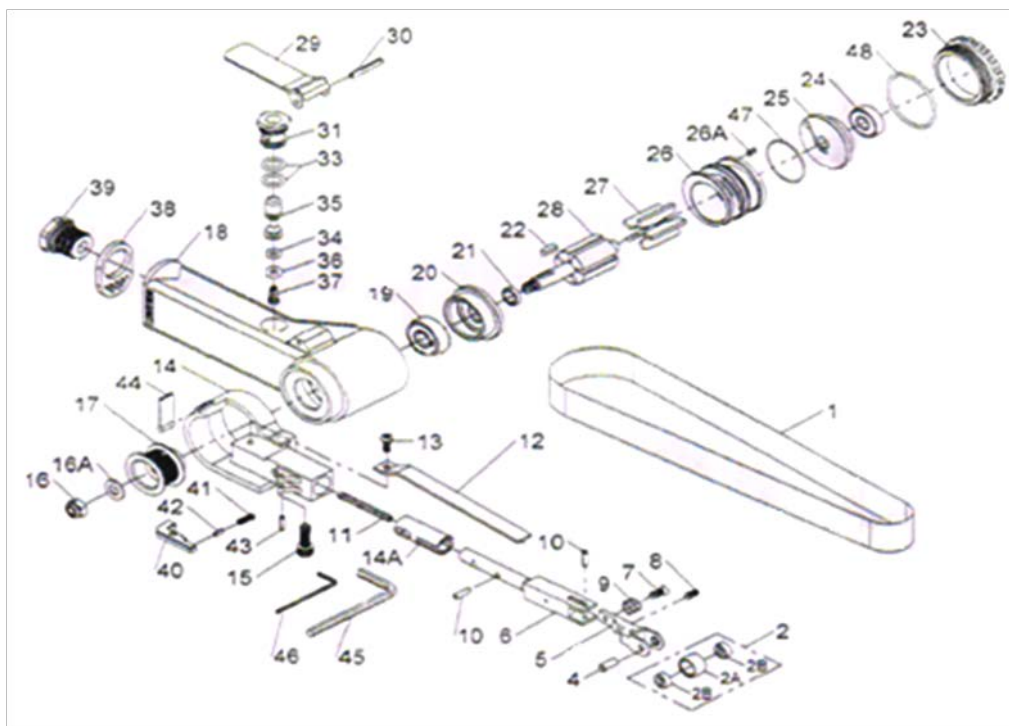

RT 9610 – BELT SANDER

SI.NO	PART NO	DESCRIPTION	QTY	SI.NO	PART NO	DESCRIPTION	QTY
1	SRT 9610-01	GRINDING BELT	1	28	SRT 9610-23	CAP	1
2	SRT 9610-1A	GRINDING BELT	1	29	SRT 9610-24	BALL BEARING	1
3	SRT 9610-1B	GRINDING BELT	1	30	SRT 9610-25	END PLATE	1
4	SRT 9610-02	IDLE PULLEY 10 SUB ASSY	1	31	SRT 9610-26	CYLINDER	1
5	SRT 9610-2A	IDLE PULLEY	1	32	SRT 9610-26A	PIN	1
6	SRT 9610-2B	BALL BEARING	2	33	SRT 9610-27	BLADE	5
7	SRT 9610-04	NEEDLE ROLLER	1	34	SRT 9610-28	ROTOR	1
8	SRT 9610-05	BRACKET	1	35	SRT 9610-29	THROTTLE LEVER	1
9	SRT 9610-06	TENSION BAR	1	36	SRT 9610-30	LEVER PIN	1
10	SRT 9610-07	SCREW	1	37	SRT 9610-31	VALVE BODY	1
11	SRT 9610-08	SCREW	1	38	SRT 9610-33	O - RING	1
12	SRT 9610-09	SPRING	1	39	SRT 9610-34	O - RING	1
13	SRT 9610-10	SPRING PIN	2	40	SRT 9610-35	VALVE STEM	1
14	SRT 9610-11	SPRING	1	41	SRT 9610-36	O - RING	1
15	SRT 9610-12	SHOE	1	42	SRT 9610-37	ALVE SPRING	1
16	SRT 9610-13	SCREW	1	43	SRT 9610-38	DEFRECTOR	1
17	SRT 9610-14	GUARD SUD ASSY	1	44	SRT 9610-39	AIR INLET	1
18	SRT 9610-14A	GUARD BUSHING	1	45	SRT 9610-40	TENSION BAR	1
19	SRT 9610-15	SCREW	1	46	SRT 9610-41	SPRING	1
20	SRT 9610-16	HEXAGON NUT	1	47	SRT 9610-42	LEVER PIN	1
21	SRT 9610-16A	WASHER	1	48	SRT 9610-43	LEVER PIN	1
22	SRT 9610-17	DRIVE PULLEY	1	49	SRT 9610-44	DUST COVER	1
23	SRT 9610-18	HOUSING	1	50	SRT 9610-45	HEXAGON WRENCH KEY	1
24	SRT 9610-19	BALL BEARING	1	51	SRT 9610-46	HEXAGON WRENCH KEY	1
25	SRT 9610-20	END PLATE	1	52	SRT 9610-47	O - RING	1
26	SRT 9610-21	SPACER	1	53	SRT 9610-48	O - RING	1
27	SRT 9610-22	SUNK KEY	1				

RAMSIVE TOOLS PVT.LTD.

S.F.No:412, Tex park Road, Nehru Nagar, SITRA, Coimbatore-641014.

Phone: 91-422-2905003 - Mobile: 9047023253.