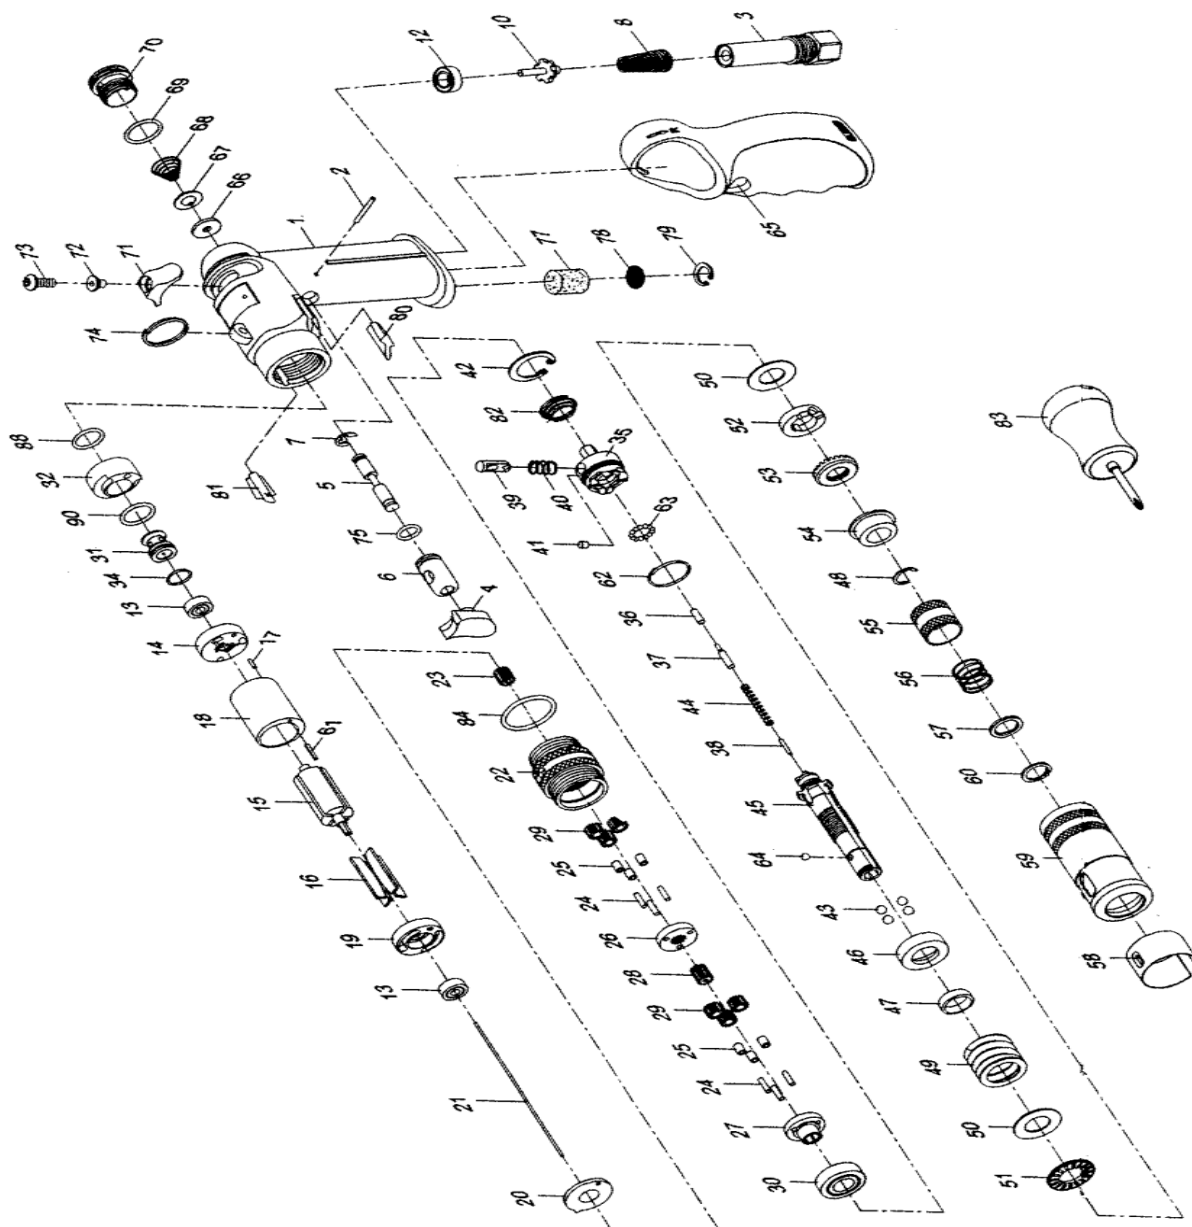

RT AS102A – SHUT OFF SCREW DRIVER

RAMSIVE TOOLS PVT.LTD.

S.F.No:412, Tex park Road, Nehru Nagar, SITRA, Coimbatore-641014.

Phone: 91-422-2905003 - Mobile: 9047023253.

RT AS102A – SHUT OFF SCREW DRIVER

SI.NO	PART NO	DESCRIPTION	QTY	SI.NO	PART NO	DESCRIPTION	QTY
1	SRT AS102A-01	MOTOR HOUSING	1	42	SRT AS102A-44	SPRING	1
2	SRT AS102A-02	PIN	1	43	SRT AS102A-45	CAM SPINDLE	1
3	SRT AS102A-03	AIR INLET	1	44	SRT AS102A-46	COVER	1
4	SRT AS102A-04	TRIGGER	1	45	SRT AS102A-47	BUSHING	1
5	SRT AS102A-05	VALVE STEM	1	46	SRT AS102A-48	C - RING	1
6	SRT AS102A-06	VALVE BUSHING	1	47	SRT AS102A-49	SPRING	1
7	SRT AS102A-07	RETAINING RING	1	48	SRT AS102A-50	SPRING	1
8	SRT AS102A-08	SPRING	1	49	SRT AS102A-51	THRUST RACE	2
9	SRT AS102A-10	VALVE STEM	1	50	SRT AS102A-52	ROLLER THRUAT BEARING	1
10	SRT AS102A-12	RUBBER SPACER	1	51	SRT AS102A-53	ADJUSTMENT LOCK RING	1
11	SRT AS102A-13	BALL BEARING	2	52	SRT AS102A-54	ADJUSTMENT NUT	1
12	SRT AS102A-14	END PLATE	1	53	SRT AS102A-55	SPINDLE BUSHING	1
13	SRT AS102A-15	ROTOR	1	54	SRT AS102A-56	BALL RETAINER	1
14	SRT AS102A-16	ROTOR BLADE	4	55	SRT AS102A-57	WASHER	1
15	SRT AS102A-17	SPRING PIN	1	56	SRT AS102A-58	ADJUSTMENT COVER	1
16	SRT AS102A-18	CYLINDER	1	57	SRT AS102A-59	CLUTCH HOUSING	1
17	SRT AS102A-19	FRONT END PLATE	1	58	SRT AS102A-60	RETAINING RING	1
18	SRT AS102A-20	MOTOR SPACER	1	59	SRT AS102A-61	STEEL BALL	1
19	SRT AS102A-21	PUSH NEEDLE	1	60	SRT AS102A-62	RETAINING RING	1
20	SRT AS102A-22	INTERNAL GEAR	1	61	SRT AS102A-63	STEEL BALL	13
21	SRT AS102A-23	PINION GEAR	1	62	SRT AS102A-64	STEEL BALL	1
22	SRT AS102A-24	PIN	6	63	SRT AS102A-65	RUBBER GRIP	1
23	SRT AS102A-25	BUSHING	6	64	SRT AS102A-66	SHUT OFF VALVE SEAT	1
24	SRT AS102A-26	REDUCTION SPINDLE	1	65	SRT AS102A-67	SHUT OFF VALVE	1
25	SRT AS102A-27	WORK SPINDLE	1	66	SRT AS102A-68	SHUT OFF VALVE SPRING	1
26	SRT AS102A-28	CENTER GEAR	1	67	SRT AS102A-69	O - RING	1
27	SRT AS102A-29	PALNET GEAR	6	68	SRT AS102A-70	VALVE CAP	1
28	SRT AS102A-30	BALL BEARING	1	69	SRT AS102A-71	REVERSING VALVE KNOB	1
29	SRT AS102A-31	INLET NOOSE	1	70	SRT AS102A-72	REVERSING KNOB SPACER	1
30	SRT AS102A-32	REVERSE VALVE	1	71	SRT AS102A-73	SCREW	1
31	SRT AS102A-33	O - RING	1	72	SRT AS102A-74	RING	1
32	SRT AS102A-34	O - RING	1	73	SRT AS102A-75	O - RING	1
33	SRT AS102A-35	CLUTCH	1	74	SRT AS102A-77	DAMPING MATERIAL	1
34	SRT AS102A-36	PIN	1	75	SRT AS102A-78	FILTER NET	1
35	SRT AS102A-37	RESET PIN	1	76	SRT AS102A-79	INTERNAL RING	1
36	SRT AS102A-38	PIN	1	77	SRT AS102A-80	RUBBER SHIELD	1
37	SRT AS102A-39	TRIP SLIDE	1	78	SRT AS102A-81	RUBBER SHIELD	1
38	SRT AS102A-40	SPRING	1	79	SRT AS102A-82	SPRING	1
39	SRT AS102A-41	PLUG	1	80	SRT AS102A-83	SCREW DRIVER	1
40	SRT AS102A-42	INTERNAL RING	1	81	SRT AS102A-84	O - RING	1
41	SRT AS102A-43	STEEL BALL	4	82	SRT AS102A-90	O - RING	1

RAMSIVE TOOLS PVT.LTD.

S.F.No:412, Tex park Road, Nehru Nagar, SITRA, Coimbatore-641014.

Phone: 91-422-2905003 - Mobile: 9047023253.