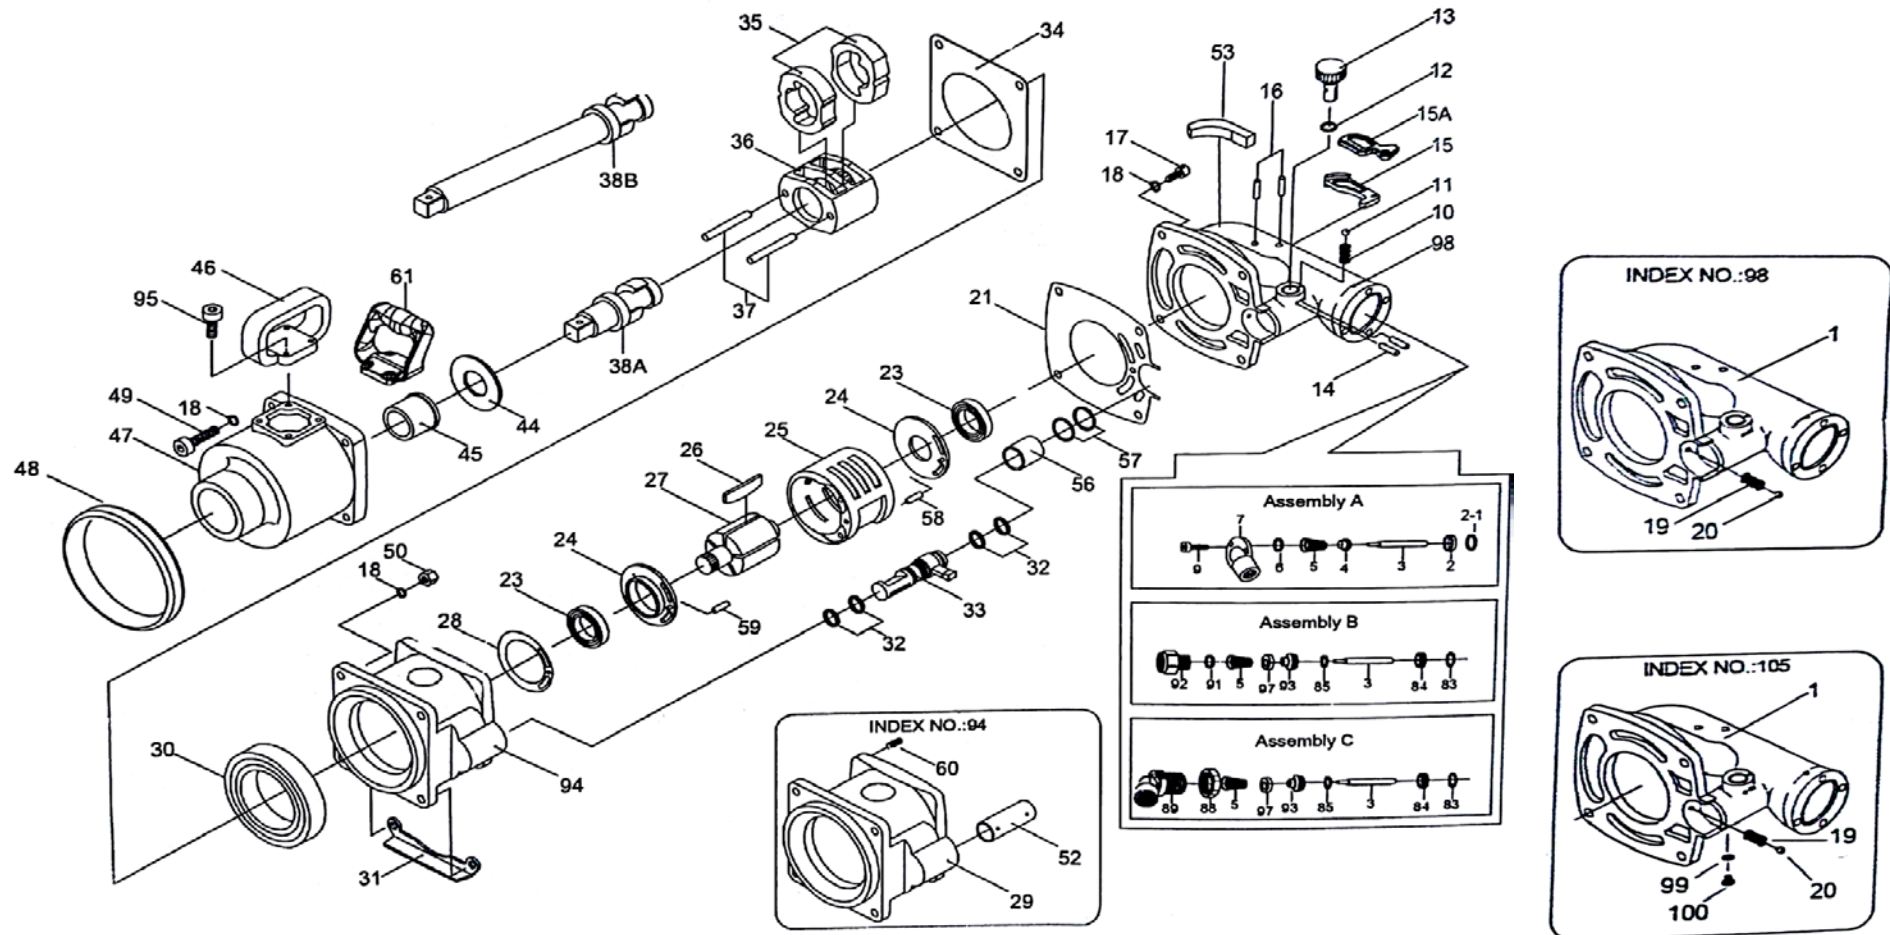

RT WS 25 – IMPACT WRENCH (1 ½")

RAMSIVE TOOLS PVT.LTD.

S.F.No:412, Tex park Road, Nehru Nagar, SITRA, Coimbatore-641014.

Phone: 91-422-2905003 - Mobile: 9047023253.

RT WS 25 – IMPACT WRENCH (1 ½”)

SI.NO	PART NO	DESCRIPTION	QTY	SI.NO	PART NO	DESCRIPTION	QTY	SI.NO	PART NO	DESCRIPTION	QTY
1	SRT-WS25-01	BACK HEAD	1	24	SRT-WS25-24	REAR END PLATE&FRONT GASKET	2	52	SRT-WS25-52	REVERSE VALVE SPRING	1
2	SRT-WS25-02	THROTTLE ALVE SEAT	1	25	SRT-WS25-25	CYLINDER	1	53	SRT-WS25-53	RUBBER CAP	1
2-1	SRT-WS25-2-1	THROTTLE ALVE WASHER	1	26	SRT-WS25-26	ROTOR BLADE	7	56	SRT-WS25-56	BUSHING	1
3	SRT-WS25-03	VALVE STEM	1	27	SRT-WS25-27	ROTOR	1	57	SRT-WS25-57	O RING	2
4	SRT-WS25-04	THROTTLE VALVE	1	28	SRT-WS25-28	GASKET	1	58	SRT-WS25-58	SPRING PIN	1
5	SRT-WS25-05	SPRING	1	29	SRT-WS25-29	MOTOR HOUSING	1	59	SRT-WS25-59	SPRING PIN	1
6	SRT-WS25-06	O RING	1	30	SRT-WS25-30	BALL BEARING	1	60	SRT-WS25-60	HELI-COIL	4
7	SRT-WS25-07	AIR INLET ASSEMBLY	1	31	SRT-WS25-31	MOTOR HOUSING PROTECTOR	1	61	SRT-WS35-61	SIDE SPADE HANDLE	1
9	SRT-WS25-09	SCREW	4	32	SRT-WS25-32	O RING	4	83	SRT-WS35-83	O RING	1
10	SRT-WS25-10	SPRING	1	33	SRT-WS25-33	REVERSE VALVE	1	84	SRT-WS35-84	THROTTLE VALVE SEAT	1
11	SRT-WS25-11	STEEL BALL	1	34	SRT-WS25-34	GASKET	1	85	SRT-WS35-85	O RING	1
12	SRT-WS25-12	O RING	1	35	SRT-WS25-35	HAMMER	2	88	SRT-WS35-88	ANGLE AIR INLET NUT	1
13	SRT-WS25-13	AIR REGULATOR	1	36	SRT-WS25-36	HAMMER FRAME	1	89	SRT-WS35-89	ANGLE AIR INLET ASSEMBLY	1
14	SRT-WS25-14	SPRING PIN	2	37	SRT-WS25-37	HAMMER PIN	2	91	SRT-WS35-91	O RING	1
15	SRT-WS25-15	OUTSIDE TRIGGER	1	38A	SRT-WS25-38A	STANDARD ANVIL	1	92	SRT-WS35-92	AIR INLET ASSEMBLY	1
15A	SRT-WS25-15A	INSIDE TRIGGER	1	38B	SRT-WS25-38B	8" EXTENDED ANVIL	1	93	SRT-WS35-93	THROTTLE VALVE	1
16	SRT-WS25-16	SPRING PIN	2	44	SRT-WS25-44	WASHER	1	94	SRT-WS35-94	HOUSING ASSEMBLY	1
17	SRT-WS25-17	SCREW ASSEMBLY	1	45	SRT-WS25-45	BUSHING	1	95	SRT-WS35-95	SCREW	4
18	SRT-WS25-18	SPRING WASHER	10	46	SRT-WS25-46	SIDE SPADE HANDLE	1	97	SRT-WS35-97	VALVE RING	1
19	SRT-WS25-19	SPRING	1	47	SRT-WS25-47	HAMMER CASE	1	98	SRT-WS35-98	BACK HEAD ASSEMBLY	1
20	SRT-WS25-20	STEEL BALL	1	48	SRT-WS25-48	SHIELD HOUSING NOSE	1	99	SRT-WS35-99	O RING	1
21	SRT-WS25-21	GASKET	1	49	SRT-WS25-49	SCREW ASSEMBLY	4	100	SRT-WS35-100	SCREW	4
23	SRT-WS25-23	BALL BEARING	2	50	SRT-WS25-50	LOCK NUT	4	105	SRT-WS35-105	BACH HEAD ASSEMBLY	1