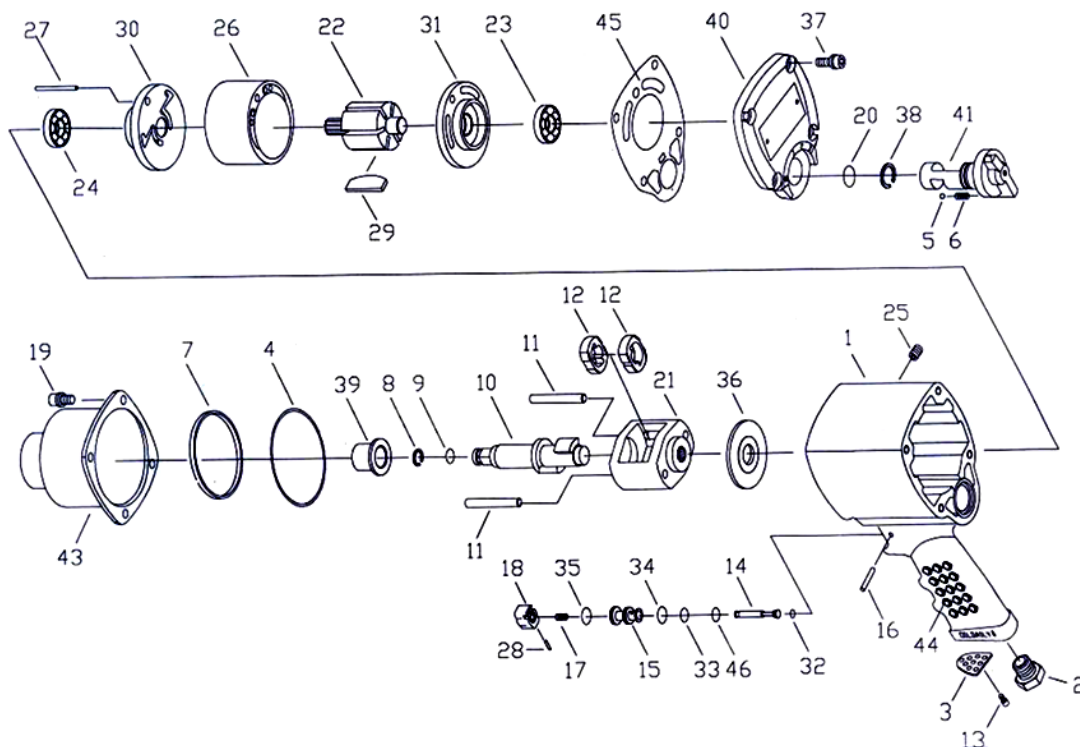

## RT 507EM – 1/2” IMPACT WRENCH

SI.NO	PART NO	DEMCRIPTION	QTY	SI.NO	PART NO	DEMCRIPTION	QTY
1	SRT 507EM01	HOUSING / VALVE SLEEVE	1	24	SRT 507EM24	BALL BEARING	1
2	SRT 507EM02	AIR INLET	1	25	SRT 507EM25	SCREW	1
3	SRT 507EM03	EXHAUST DEFLECTOR	1	26	SRT 507EM26	CYLINDER	1
4	SRT 507EM04	O-RING	1	27	SRT 507EM27	PIN	1
5	SRT 507EM05	STEEL BALL	1	28	SRT 507EM28	SET SCREW	1
6	SRT 507EM06	SPRING	1	29	SRT 507EM29	ROTOR BLADE	6
7	SRT 507EM07	HOUSING COVER PILOT	1	30	SRT 507EM30	FRONT END PLATE	1
8	SRT 507EM08	ANIL COLLAR	1	31	SRT 507EM31	REAR END PLATE	1
9	SRT 507EM09	O-RING	1	32	SRT 507EM32	O-RING	1
10	SRT 507EM10	ANVIL	1	33	SRT 507EM33	O-RING	1
11	SRT 507EM11	HAMMER PIN	2	34	SRT 507EM34	O-RING	1
12	SRT 507EM12	HAMMER	2	35	SRT 507EM35	O-RING	1
13	SRT 507EM13	SCREW	1	36	SRT 507EM36	SPACER	1
14	SRT 507EM14	VALVE STEM	1	37	SRT 507EM37	SCREW & SPRING WASHER	4
15	SRT 507EM15	VALVE BUSHING	1	38	SRT 507EM38	INVERTED RETAINING RING	1
16	SRT 507EM16	SPRING PIN	1	39	SRT 507EM39	BUSHING	1
17	SRT 507EM17	SPRING	1	40	SRT 507EM40	REAR COVER	1
18	SRT 507EM18	TRIGGER	1	41	SRT 507EM41	REGULATOR KNOB	1
19	SRT 507EM19	SCREW & SPRING WASHER	4	43	SRT 507EM43	HOUSING COVER	1
20	SRT 507EM20	O-RING	1	44	SRT 507EM44	RUBBER GRIP	1
21	SRT 507EM21	HAMMER CAGE	1	45	SRT 507EM45	GASKET	1
22	SRT 507EM22	ROTOR	1	46	SRT 507EM46	O-RING	1
23	SRT 507EM23	BALL BEARING	1				

**RAMSIVE TOOLS PVT.LTD.**

S.F.No:412, Tex park Road, Nehru Nagar, SITRA, Coimbatore-641014.

Phone: 91-422-2905003 - Mobile: 9047023253.