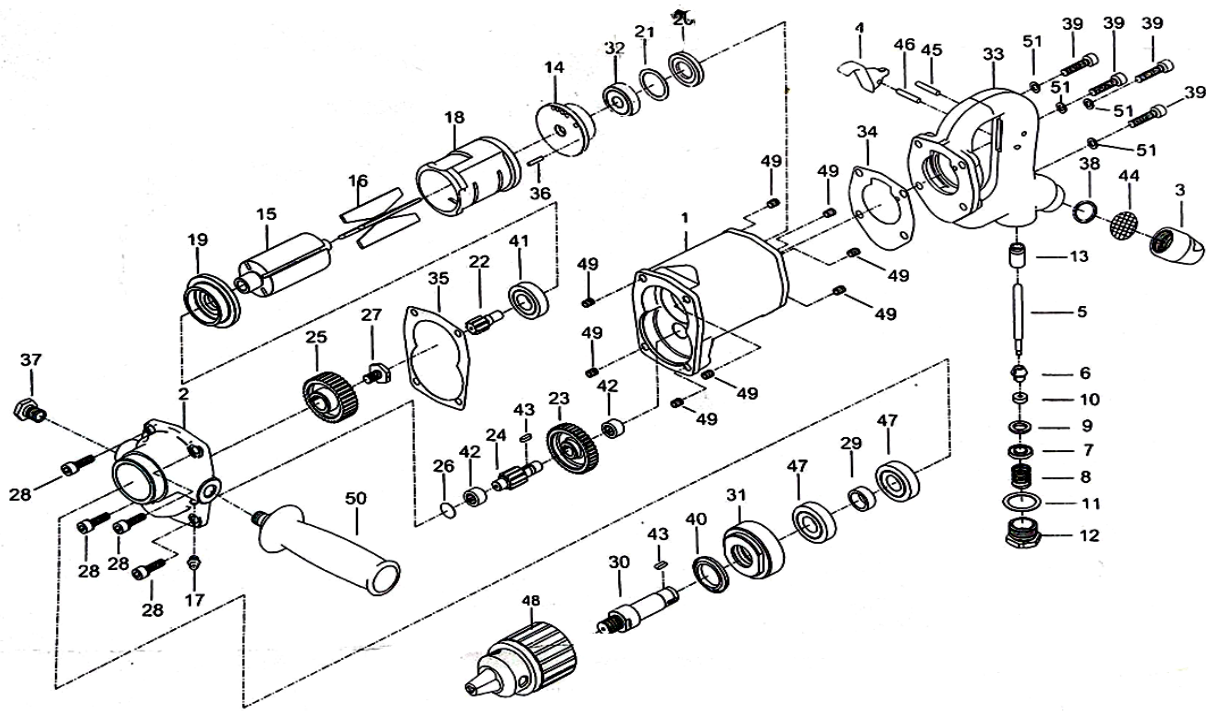

RT 7538 – AIR DRILL

SI.NO	PART NO	DESCRIPTION	QTY	SI.NO	PART NO	DESCRIPTION	QTY
1	SRT 7538 - 01	HOUSING	1	27	SRT 7538 - 27	SPINDLE SCREW	1
2	SRT 7538 - 02	GEAR CASE	1	28	SRT 7538 - 28	CAP SCREW	4
3	SRT 7538 - 03	AIR INLET	1	29	SRT 7538 - 29	SPACE COLLAR	1
4	SRT 7538 - 04	THROTTLE VALVE LEVER	1	30	SRT 7538 - 30	SPINDLE	1
5	SRT 7538 - 05	THROTTLE VALVE ROD	1	31	SRT 7538 - 31	SPINDLE BEARING COVER	1
6	SRT 7538 - 06	THROTTLE	1	32	SRT 7538 - 32	BALL BEARING	1
7	SRT 7538 - 07	THROTTLE VALVE WASHER	1	33	SRT 7538 - 33	HANDLE	1
8	SRT 7538 - 08	SPRING	1	34	SRT 7538 - 34	PACKING	1
9	SRT 7538 - 09	RUBBER PLATE	1	35	SRT 7538 - 35	PACKING	1
10	SRT 7538 - 10	RUBBER RING	1	36	SRT 7538 - 36	SPRING PIN	1
11	SRT 7538 - 11	COVER PACKING	1	37	SRT 7538 - 37	SCREW	1
12	SRT 7538 - 12	THROTTLE VALVE COVER	1	38	SRT 7538 - 38	WASHER	1
13	SRT 7538 - 13	BUSHING	1	39	SRT 7538 - 39	CAP SCREW	4
14	SRT 7538 - 14	END PLATE	1	40	SRT 7538 - 40	OIL SEAL	1
15	SRT 7538 - 15	ROTOR	1	41	SRT 7538 - 41	BALL BEARING	1
16	SRT 7538 - 16	VANE	4	42	SRT 7538 - 42	NEEDLE BEARING	2
17	SRT 7538 - 17	M6 GREASE NIPPLE	1	43	SRT 7538 - 43	KEY	2
18	SRT 7538 - 18	CYLINDER	1	44	SRT 7538 - 44	FILTER	1
19	SRT 7538 - 19	FRONT PLATE	1	45	SRT 7538 - 45	PIN	1
20	SRT 7538 - 20	BEARING COVER	1	46	SRT 7538 - 46	PIN	1
21	SRT 7538 - 21	PACKING	1	47	SRT 7538 - 47	BALL BEARING	2
22	SRT 7538 - 22	PINION	1	48	SRT 7538 - 48	DRILL CHUCK	1
23	SRT 7538 - 23	GEAR	1	49	SRT 7538 - 49	SCREW THREAD INSERTS	8
24	SRT 7538 - 24	PINION	1	50	SRT 7538 - 50	DEAD HANDLE	1
25	SRT 7538 - 25	GEAR	1	51	SRT 7538 - 51	WASHER	4
26	SRT 7538 - 26	BEARING COVER	1				

RAMSIVE TOOLS PVT.LTD.

S.F.No:412, Tex park Road, Nehru Nagar, SITRA, Coimbatore-641014.

Phone: 91-422-2905003 - Mobile: 9047023253.