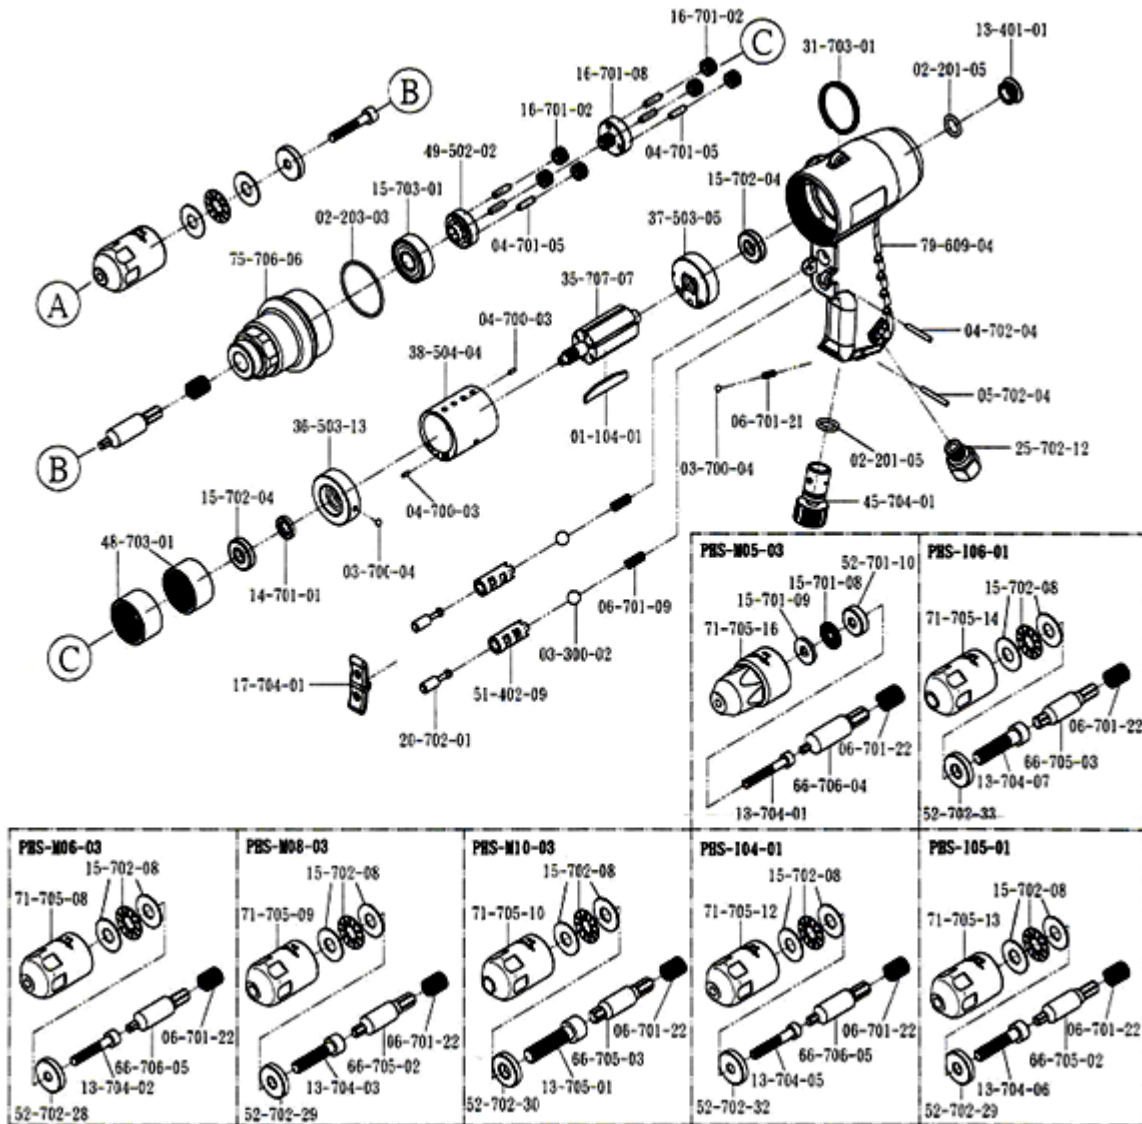

RT PS10-G51 - NUT RIVERT TOOL

SI.NO	PART NO	DESCRIPTION	QTY	SI.NO	PART NO	DESCRIPTION	QTY	SI.NO	PART NO	DESCRIPTION	QTY
1	SRT 01-104-01	ROTOR BLADE	6	14	SRT 15-702-04	BALL BEARING	2	27	SRT 48-703-01	GEAR RING	2
2	SRT 02-201-05	O - RING	2	15	SRT 15-703-01	BALL BEARING	1	28	SRT 49-502-02	GERA SEAT	1
3	SRT 02-203-03	O - RING	1	16	SRT 16-701-02	GEAR	6	29	SRT 51-402-09	BUSHING	2
4	SRT 03-300-02	PLASTIC BALL	2	17	SRT 16-701-08	GEAR	1	30	SRT 75-706-06	FRONT CAP	1
5	SRT 03-700-04	STEEL BALL	2	18	SRT 17-704-01	SWITCH LEVER	1	31	SRT 79-609-04	HANDLE	1
6	SRT 04-700-03	PIN	2	19	SRT 20-702-01	ROD	2	32	SRT PHS-104-01	PULL SET 1/4"	1
7	SRT 04-701-05	PIN	6	20	SRT 25-702-12	AIR INLET	1	33	SRT PHS-105-01	PULL SET 5/16"	1
8	SRT 04-702-04	PIN	1	21	SRT 31-703-01	HOOK	1	34	SRT PHS-106-01	PULL SET 3/8"	1
9	SRT 05-702-04	PIN	1	22	SRT 35-707-07	ROTOR	1	35	SRT PHS-M05-03	PULL SET M5	1
10	SRT 06-701-09	SPRING	2	23	SRT 36-503-13	FRONT PLATE	1	36	SRT PHS-M06-03	PULL SET 1/4"	1
11	SRT 06-701-21	SPRING	1	24	SRT 37-503-05	REAR PLATE	1	37	SRT PHS-M08-03	PULL SET 1/4"	1
12	SRT 13-401-01	SCREW	1	25	SRT 38-504-04	CYLINDER	1	38	SRT PHS-M10-03	PULL SET 1/4"	1
13	SRT 14-701-01	OIL SEAL	1	26	SRT 45-704-01	SPEED SWITCH	1				

RAMSIVE TOOLS PVT.LTD.

S.F.No:412, Tex park Road, Nehru Nagar, SITRA, Coimbatore-641014.

Phone: 91-422-2905003 - Mobile: 9047023253.